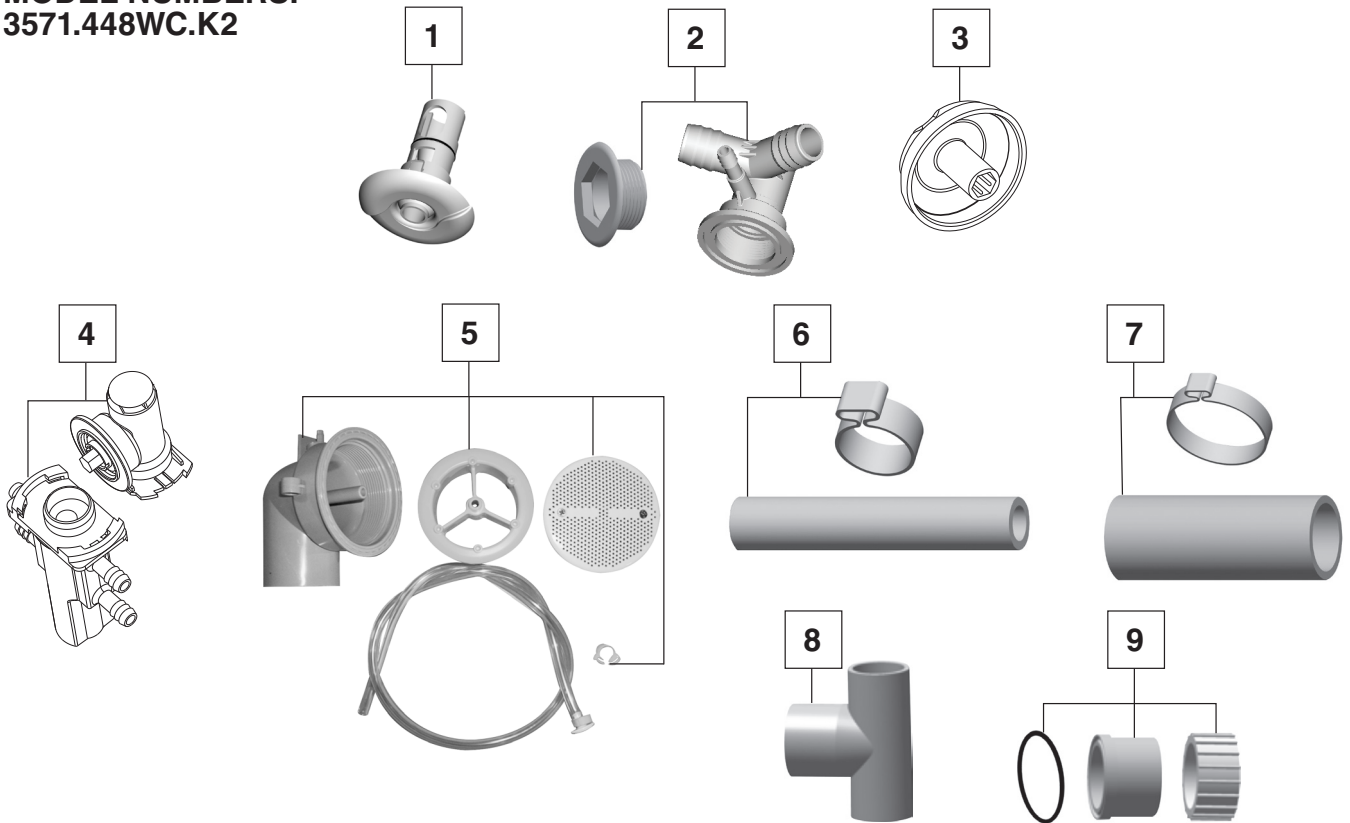

**GREEN TEA® 5' x 36"**  
**ECOSILENT® COMBO**  
**MASSAGE SYSTEM**

**MODEL NUMBERS:**  
**3571.448WC.K2**

NO.	DESCRIPTION	PART #	AVAILABLE COLOR	QTY
1	Luxury Jet Cover & Nozzle Assembly — Small	754468-201.XXX0A	011, 020, 021, 222	1
2	Kit: Clean Small Jet Body & Threaded Escutcheon, Antimicrobial PVC	755009-151.0070A	N/A	1
3	Submersible Air Volume Control & Cap	753665-201.XXX0A	011, 020, 021, 178, 222	1
4	Kit: Submersible Air Control, Manifold & Escutcheon, Antimicrobial PVC	755012-151.0070A	N/A	1
5	Kit: NuWhirl Suction Fitting, Elbow, Body, Tubing Assembly & Clamp Antimicrobial PVC	755017-151.XXX0A	011, 020, 021, 178, 222	1
6	Kit: 3/8" Hose Kit, Antimicrobial PVC with couplings (not shown)	755026-151.0070A	N/A	2 FT
7	Kit: 1" Hose Kit, Antimicrobial PVC with couplings (not shown)	755027-151.0070A	N/A	2 FT
8	Discharge Tee Antimicrobial PVC	047438-0050C	N/A	1
9	Pump Suction/Discharge Coup Antimicrobial PVC	047186-0050C	N/A	1

**Available Colors:** 011 - Artic White, 020 - White, 021 - Bone, 178 - Black, 222 - Linen