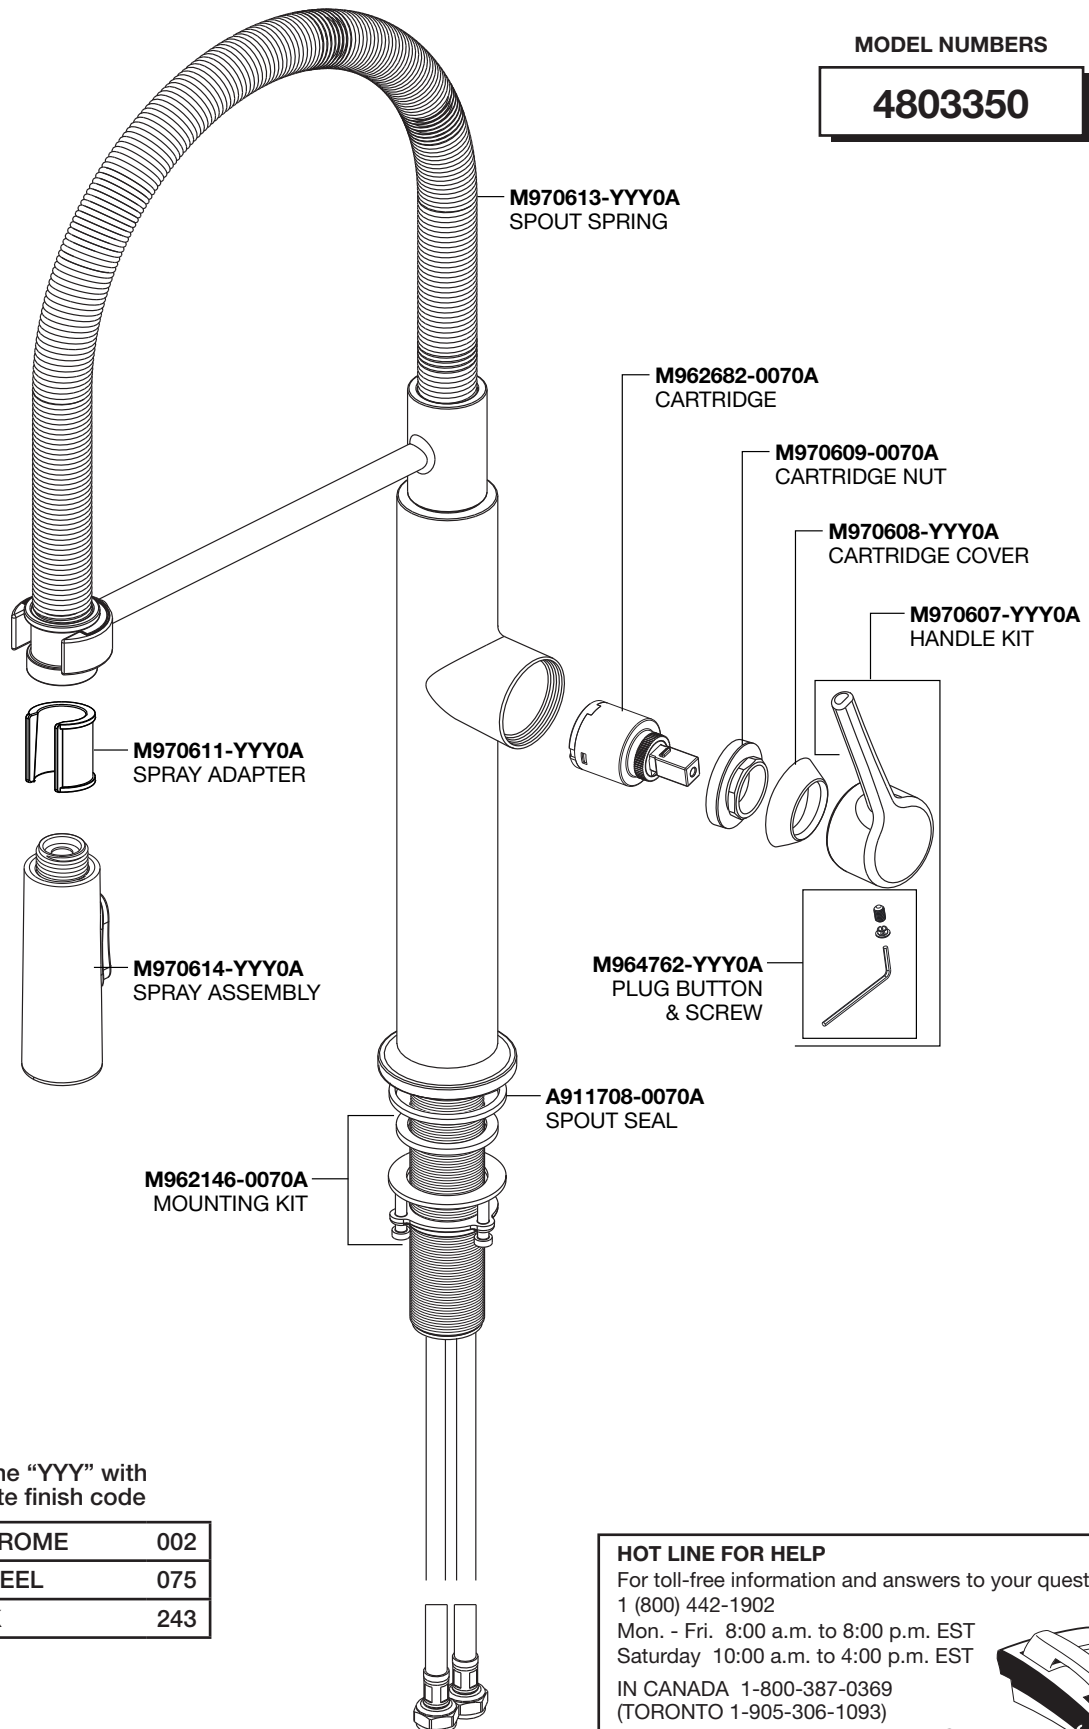

American Standard

Studio-S® Semi-Pro Kitchen Faucet

MODEL NUMBERS

4803350

Replace the "YYY" with appropriate finish code

POLISHED CHROME	002
STAINLESS STEEL	075
MATTE BLACK	243

PART OF LIXIL

HOT LINE FOR HELP