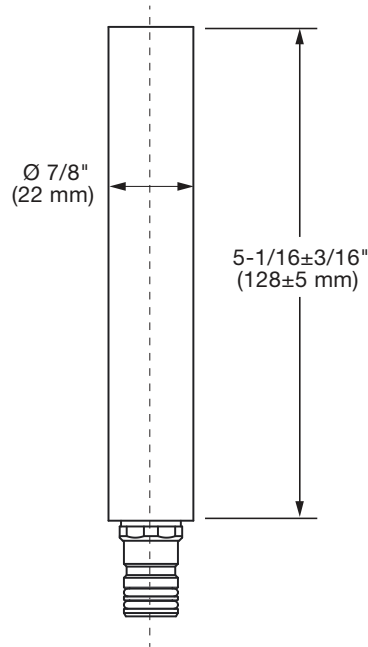

MODEL NUMBER:

□ **9035888 5" Shower Arm Extension**

Includes:

- 5" Arm Extension

GENERAL DESCRIPTION:

Includes shower system 5" m extension. Use to extend shower arm for Right Angle shower systems.

Product Number	Description	Finish		
		Polished Chrome	Brushed Nickel	Legacy Bronze
		002	295	278
9035888	Spectra Versa™ 5" Shower Arm Extension			