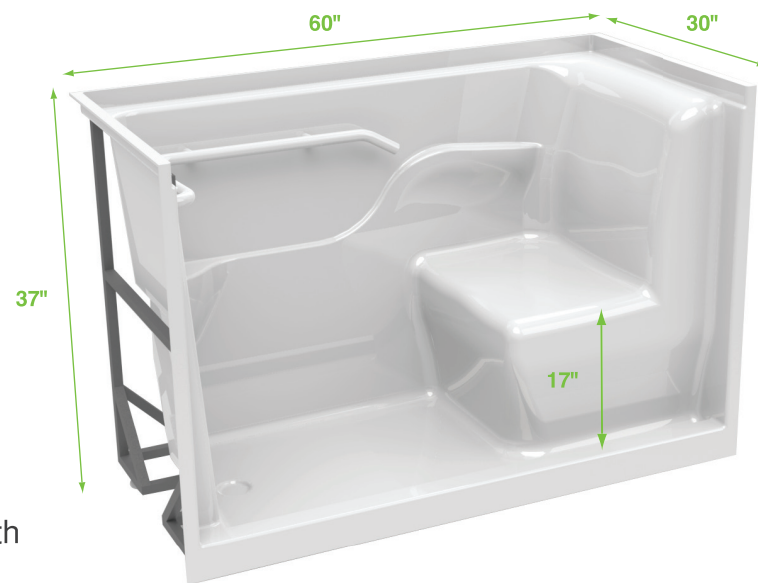

## EASY INSTALLATION

Designed to fit in a standard 60" opening, the new Seated Safety Shower™ can be installed into any standard bathtub opening and can be equipped with a standard shower curtain or shower doors making it a convenient and easy addition to any bathroom. Our Wrap-Around Grab Bar, Slip-Resistant Floor and a low threshold make showering convenient and safe.

## SAFE, COMFORTABLE BATHING

Fully open to one side, the innovative seat allows for easy transfer in and out of the shower. In addition, this wide, full-sized, built-in seat is recessed in the front to allow you to pull your legs back and underneath you for comfortable, well balanced sitting and standing. The innovative color matched wrap around grab bar, low threshold, and slip resistant flooring are a few more features that make for safe and comfortable bathing in the new Seated Safety Shower™.