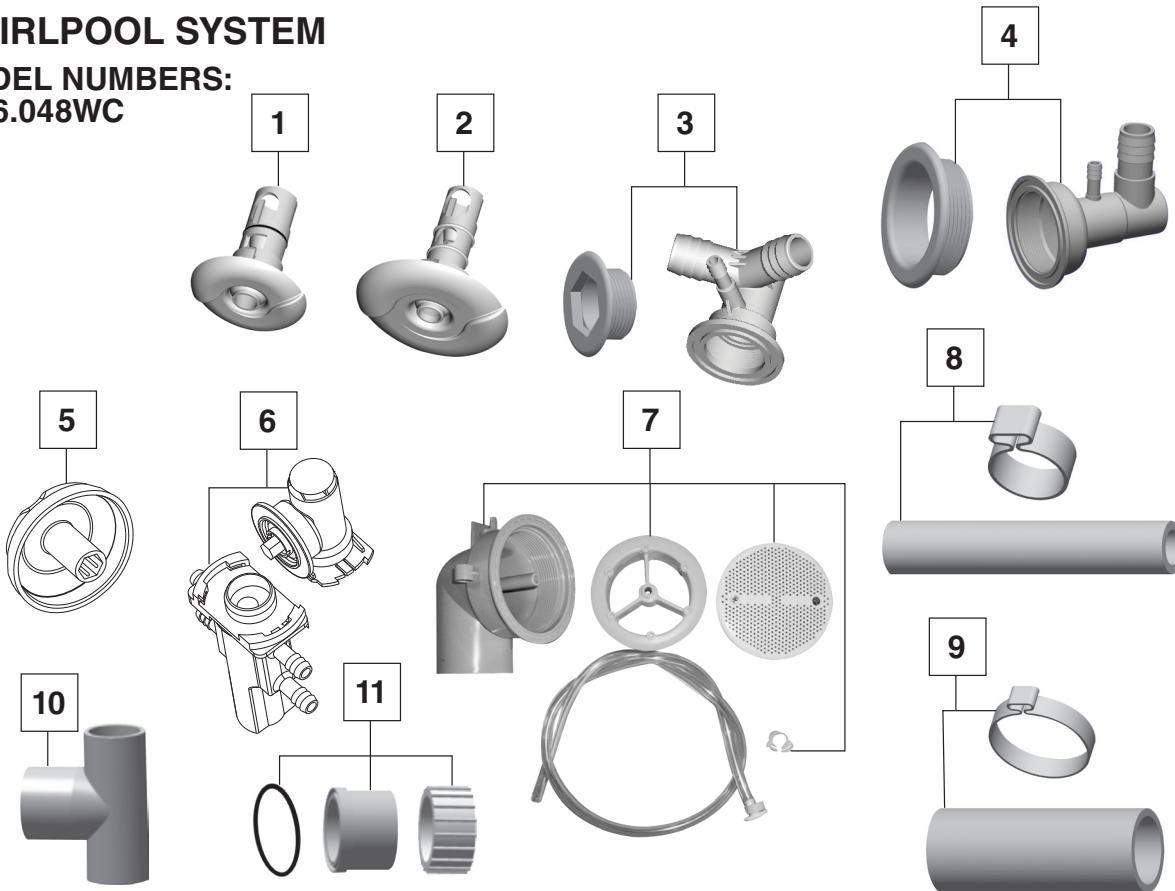

**HERITAGE® OVAL
ECOSILENT®
WHIRLPOOL SYSTEM**

**MODEL NUMBERS:
2806.048WC**

NO.	DESCRIPTION	PART #	AVAILABLE COLOR	QTY
1	Luxury Jet Cover & Nozzle Assembly — Small	754468-201.XXX0A	011, 020, 021, 222	1
2	Luxury Jet Cover & Nozzle Assembly — Large	754477-201.XXX0A	011, 020, 021, 222	1
3	Kit: Clean Small Jet Body & Threaded Escutcheon, Antimicrobial PVC	755009-151.0070A	N/A	1
4	Kit: Clean Large Jet Body & Threaded Escutcheon, Antimicrobial PVC	755010-151.0070A	N/A	1
5	Submersible Air Volume Control Cap	753665-201.XXX0A	011, 020, 021, 178, 222	1
6	Kit: Submersible Air Control, Manifold & Escutcheon, Antimicrobial PVC	755012-151.0070A	N/A	1
7	Kit: NuWhirl Suction Fitting, Elbow, Body, Tubing Assembly & Clamp Antimicrobial PVC	755017-151.XXX0A	011, 020, 021, 178, 222	1
8	Kit: 3/8" Hose Kit, Antimicrobial PVC with couplings (not shown)	755026-151.0070A	N/A	2 FT
9	Kit: 1" Hose Kit, Antimicrobial PVC with couplings (not shown)	755027-151.0070A	N/A	2 FT
10	Discharge Tee Antimicrobial PVC	047438-0050C	N/A	1
11	Pump Suction/Discharge Coup Antimicrobial PVC	047186-0050C	N/A	1

Available Colors: 011 - Artic White, 020 - White, 021 - Bone, 178 - Black, 222 - Linen

**HERITAGE® OVAL
ECOSILENT®
WHIRLPOOL SYSTEM**

**MODEL NUMBERS:
2806.048WC**

NO.	DESCRIPTION	PART #	QTY
1	Ecosilent® Motor 1.0 HP	754433-3010A	1
2	Ecosilent ON/OFF Button	754507-2010A	1
3	Ecosilent Control Box	754511-2010A	1