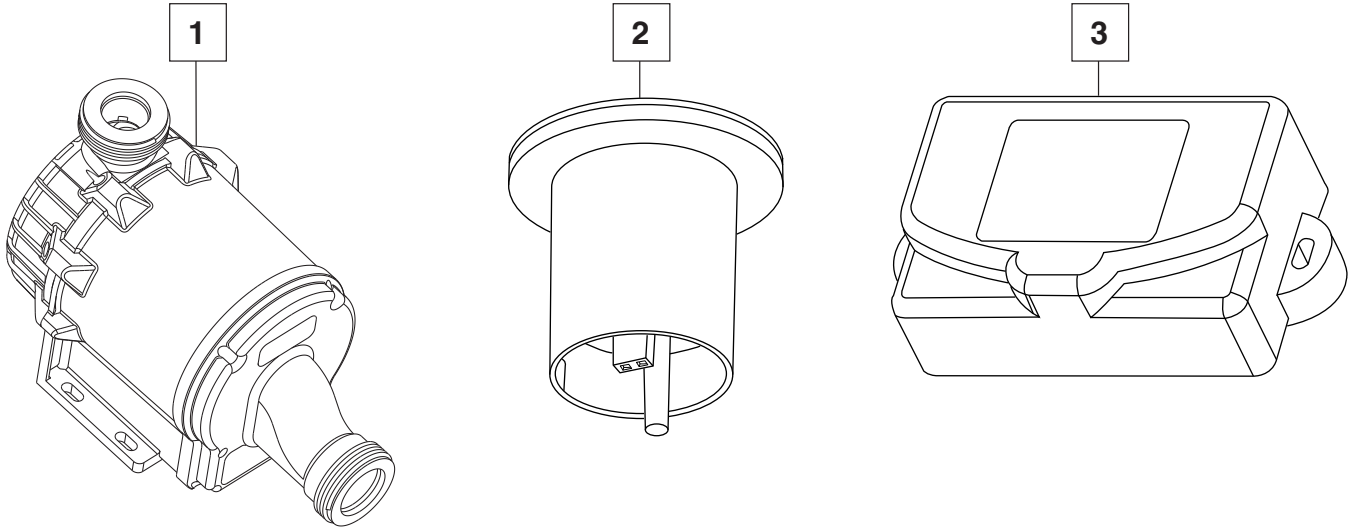

**HERITAGE® OVAL
ECOSILENT®
WHIRLPOOL SYSTEM**

**MODEL NUMBERS:
2806.048WC**

NO.	DESCRIPTION	PART #	AVAILABLE COLOR	QTY
1	Luxury Jet Cover & Nozzle Assembly — Small	754468-201.XXX0A	011, 020, 021, 222	1
2	Luxury Jet Cover & Nozzle Assembly — Large	754477-201.XXX0A	011, 020, 021, 222	1
3	Kit: Clean Small Jet Body & Threaded Escutcheon, Antimicrobial PVC	755009-151.0070A	N/A	1
4	Kit: Clean Large Jet Body & Threaded Escutcheon, Antimicrobial PVC	755010-151.0070A	N/A	1
5	Submersible Air Volume Control Cap	753665-201.XXX0A	011, 020, 021, 178, 222	1
6	Kit: Submersible Air Control, Manifold & Escutcheon, Antimicrobial PVC	755012-151.0070A	N/A	1
7	Kit: NuWhirl Suction Fitting, Elbow, Body, Tubing Assembly & Clamp Antimicrobial PVC	755017-151.XXX0A	011, 020, 021, 178, 222	1
8	Kit: 3/8" Hose Kit, Antimicrobial PVC with couplings (not shown)	755026-151.0070A	N/A	2 FT
9	Kit: 1" Hose Kit, Antimicrobial PVC with couplings (not shown)	755027-151.0070A	N/A	2 FT
10	Discharge Tee Antimicrobial PVC	047438-0050C	N/A	1
11	Pump Suction/Discharge Coup Antimicrobial PVC	047186-0050C	N/A	1

Available Colors: 011 - Artic White, 020 - White, 021 - Bone, 178 - Black, 222 - Linen

**HERITAGE® OVAL
ECOSILENT®
WHIRLPOOL SYSTEM**

**MODEL NUMBERS:
2806.048WC**

NO.	DESCRIPTION	PART #	QTY
1	Ecosilent® Motor 1.0 HP	754433-3010A	1
2	Ecosilent ON/OFF Button	754507-2010A	1
3	Ecosilent Control Box	754511-2010A	1