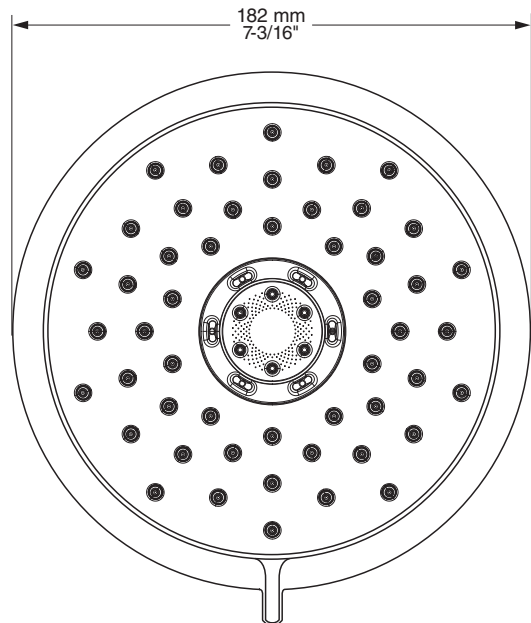

**MODEL NUMBER:**

□ 9038074 Spectra®  
4-Function Showerhead

**GENERAL DESCRIPTION:**

Showerhead adjusts from Drench to Sensitive to jet to Massage. Permanent built-in compensating flow control device. 1.8 gpm/6.8 L/min. maximum flow rate.

**SUGGESTED SPECIFICATION**

Showerhead shall feature 4 spray functions with maximum 1.8 gpm/6.8 L/min flow rate. Fitting shall be American Standard Model # 9038074.

**CODES AND STANDARDS**

These products meet or exceed the following codes and standards:

- ASME A112.18.1**
- CSA B125.1**
- EPA WaterSense**

Product Number	Description	CEC	Finish Options				
			Polished Chrome	Brushed Nickel	Brushed Cool Sunrise	Legacy Bronze	Matte Black
			002	295	GN0	278	243
9038074	Spectra® 4-Function Showerhead. 1.8 gpm Max Flow.		✓	✓	✓	✓	✓
1660240	Standard Shower Arm and Flange		✓	✓	✓	✓	✓
1660241	Modern Shower Arm and Flange		✓	✓	✓	✓	✓