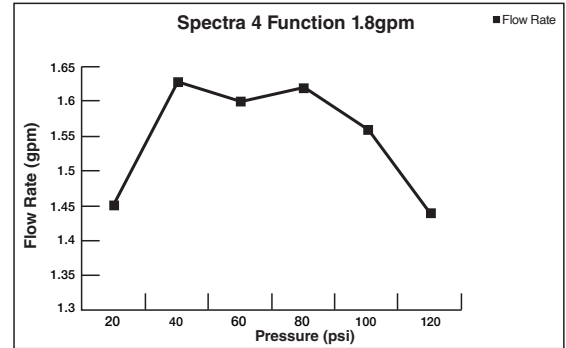

**MODEL NUMBER:**

□ 9038074 Spectra®  
4-Function Showerhead

**GENERAL DESCRIPTION:**

Showerhead adjusts from Drench to Sensitive to jet to Massage. Permanent built-in compensating flow control device. 1.8 gpm/6.8 L/min. maximum flow rate.

**PRODUCT FEATURES:**

**Water Saving:** WaterSense certified.

**Pressure Compensating Flow Control Device:** Provides consistent flow over a wide pressure range.

**Variety of Spray Functions:** Allows the user to select the spray functions best suited to their needs.

**SUGGESTED SPECIFICATION**

Showerhead shall feature 4 spray functions with maximum 1.8 gpm/6.8 L/min flow rate. Fitting shall be American Standard Model # 9038074.

**CODES AND STANDARDS**

These products meet or exceed the following codes and standards:

- ASME A112.18.1**
- CSA B125.1**
- EPA WaterSense**

Product Number	Description	CEC	Finish Options				
			Polished Chrome	Brushed Nickel	Brushed Cool Sunrise	Legacy Bronze	Matte Black
			002	295	GN0	278	243
9038074	Spectra® 4-Function Showerhead. 1.8 gpm Max Flow.		✓	✓	✓	✓	✓
1660240	Standard Shower Arm and Flange		✓	✓	✓	✓	✓
1660241	Modern Shower Arm and Flange		✓	✓	✓	✓	✓