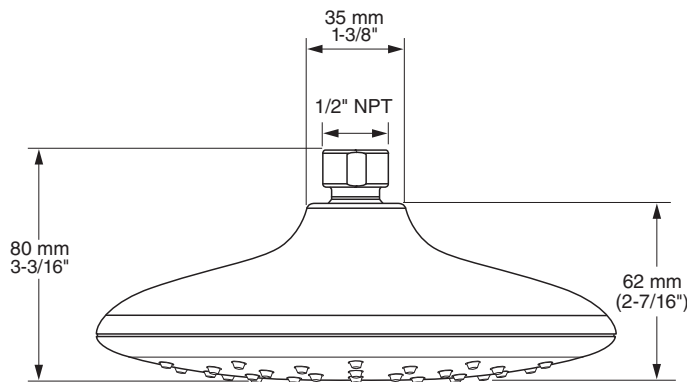

**MODEL NUMBER:**

□ 9038074 Spectra®  
4-Function Showerhead

**GENERAL DESCRIPTION:**

Showerhead adjusts from Drench to Sensitive to jet to Massage. Permanent built-in compensating flow control device. 1.8 gpm/6.8 L/min. maximum flow rate.

**SUGGESTED SPECIFICATION**

Showerhead shall feature 4 spray functions with maximum 1.8 gpm/6.8 L/min flow rate. Fitting shall be American Standard Model # 9038074.

**CODES AND STANDARDS**

These products meet or exceed the following codes and standards:

- ASME A112.18.1**
- CSA B125.1**
- EPA WaterSense**

Product Number	Description	CEC	Finish Options				
			Polished Chrome	Brushed Nickel	Brushed Cool Sunrise	Legacy Bronze	Matte Black
			002	295	GN0	278	243
9038074	Spectra® 4-Function Showerhead. 1.8 gpm Max Flow.		✓	✓	✓	✓	✓
1660240	Standard Shower Arm and Flange		✓	✓	✓	✓	✓
1660241	Modern Shower Arm and Flange		✓	✓	✓	✓	✓