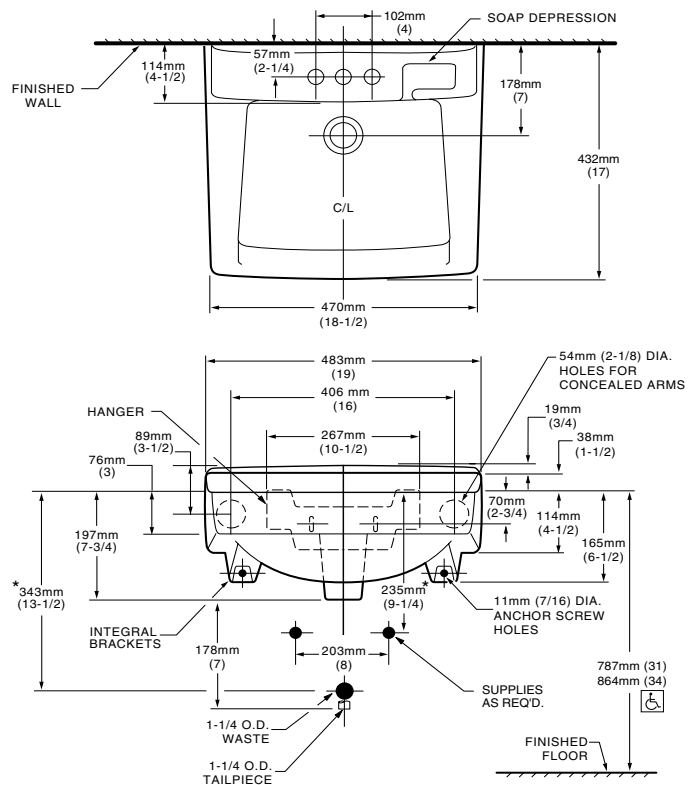

DECLYN™ WALL-HUNG LAVATORY

- Wall-hung sink
- Vitreous china
- Rear overflow
- Soap depression
- Faucet ledge
- Shown with 2000.101 Ceramix faucet (not included)

☐ **0321.026** With wall hanger (Illustrated)
Faucet holes on 102mm (4") centers

☐ **0321.075** For concealed arms support
Faucet holes on 102mm (4") centers

Nominal Dimensions:

470 x 432mm
(18-1/2" x 17")

Bowl sizes:

362mm (14-1/4") wide
273mm (10-3/4") front to back
152mm (6") deep

Compliance Certifications -

Meets or Exceeds the Following Specifications:

- ASME A112.19.2 for Vitreous China Fixtures

To Be Specified:

- ☐ Color: ☐ White ☐ Bone ☐ Silver
- ☐ Faucet*:
- ☐ Faucet Finish:
- ☐ Supplies:
- ☐ 1-1/4" Trap:
- ☐ Nipple:
- ☐ Concealed Arms Support (by others):

* See faucet section for additional models available

MEETS THE AMERICANS WITH DISABILITIES ACT GUIDELINES AND ANSI A117.1 ACCESSIBLE AND USABLE BUILDINGS AND FACILITIES - CHECK LOCAL CODES.
Top of front rim mounted 864mm (34") from finished floor.

NOTES:

* DIMENSIONS SHOWN FOR LOCATION OF SUPPLIES AND "P" TRAP ARE SUGGESTED. PROVIDE SUITABLE REINFORCEMENT FOR ALL WALL SUPPORTS. FITTINGS NOT INCLUDED AND MUST BE ORDERED SEPARATELY.

IMPORTANT: Dimensions of fixtures are nominal and may vary within the range of tolerances established by ANSI Standard A112.19.2. These measurements are subject to change or cancellation. No responsibility is assumed for use of superseded or voided pages.