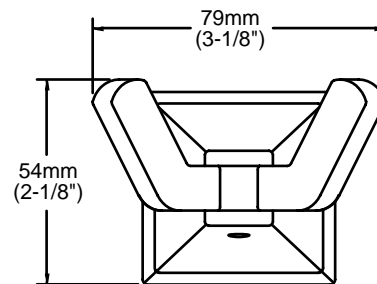

American Standard

TOWN SQUARE™ ACCESSORIES

DOUBLE ROBE HOOK

MODEL NUMBER:

□ 2555.041 Robe Hook

Available Finishes

.002	Polished Chrome
.099	PVD Polished Brass
.295	PVD Satin

PRODUCT FEATURES:

Heavy duty construction: Highest quality materials for durability & long life.

Concealed Mounting: No exposed set screws.

Materials of Construction: Body and escutcheon - brass.

Easy to Install

Choice of Finishes: To match Chrome, PVD Brass and PVD Satin finishes. PVD finish on all Polished Brass and Satin components will never tarnish.

SUGGESTED SPECIFICATION:

Robe Hook shall feature heavy - duty construction with tarnish - free PVD finish on all Polished Brass and Satin components. Shall feature concealed mounting. Robe Hook shall be American Standard Model # 2555.041____.