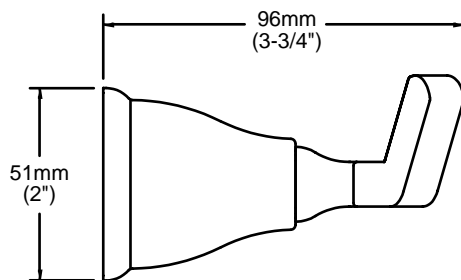

American Standard

TOWN SQUARE™ ACCESSORIES

DOUBLE ROBE HOOK

MODEL NUMBER:

□ 2555.041 Robe Hook

Available Finishes

.002	Polished Chrome
.099	PVD Polished Brass
.295	PVD Satin

PRODUCT FEATURES:

SUGGESTED SPECIFICATION:

Robe Hook shall feature heavy - duty construction with tarnish - free PVD finish on all Polished Brass and Satin components. Shall feature concealed mounting. Robe Hook shall be American Standard Model # 2555.041____.