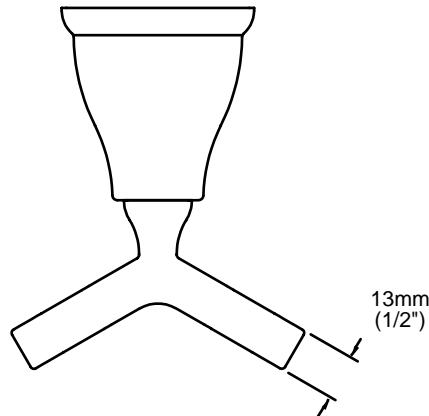

American Standard

TOWN SQUARE™ ACCESSORIES

DOUBLE ROBE HOOK

MODEL NUMBER:

□ 2555.041 Robe Hook

Available Finishes

.002	Polished Chrome
.099	PVD Polished Brass
.295	PVD Satin

PRODUCT FEATURES:

SUGGESTED SPECIFICATION:

Robe Hook shall feature heavy - duty construction with tarnish - free PVD finish on all Polished Brass and Satin components. Shall feature concealed mounting. Robe Hook shall be American Standard Model # 2555.041____.