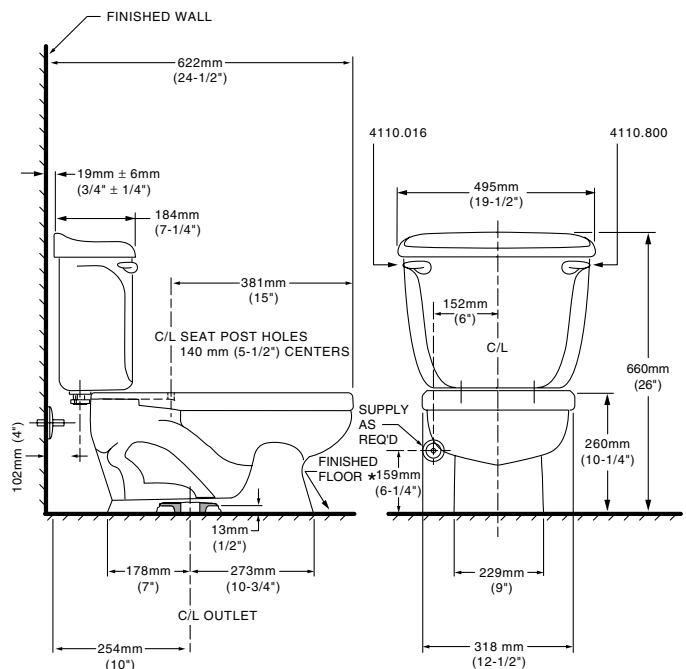

**BABY DEVORO™ 10" HIGH ROUND
FRONT TOILET**

- ❑ **2315.016**
 - Vitreous china
 - Low-consumption (6.0 Lpf/1.6 gpf)
 - 10-1/4" rim height
 - 10" roughing-in
 - Siphon flush action
 - AquaForce™ flushing technology
 - Speed Connect® tank/bowl coupling system
 - Color matched trip lever
 - Sanitary bar on bowl
 - 2 bolt caps
 - 100% factory flush tested
 - Fully-glazed trapway
- ❑ **3128.018** Bowl with bolt caps
- ❑ **4110.016** Tank complete with coupling components and tank trim
- ❑ **4110.800** Tank complete with coupling components, tank trim and right hand trip lever

Also available for 12" and 14" rough-in installations:

- ❑ **4112.016** 12" Rough Tank
- ❑ **4114.016** 14" Rough Tank

Nominal Dimensions:

622 x 495 x 660mm
(24-1/2" x 19-1/2" x 26")

Component parts:

- ❑ **5385.010** Seat and cover
(in white and bone only)

NOTES:

THIS COMBINATION IS DESIGNED TO ROUGH-IN AT A MINIMUM DIMENSION OF 254mm (10) FROM FINISHED WALL TO C/L OF OUTLET * DIMENSION SHOWN FOR LOCATION OF SUPPLY IS SUGGESTED. SUPPLY NOT INCLUDED AND MUST BE ORDERED SEPARATELY.

IMPORTANT: Dimensions of fixtures are nominal and may vary within the range of tolerances established by ANSI Standard A112.19.2. These measurements are subject to change or cancellation. No responsibility is assumed for use of superseded or voided pages.