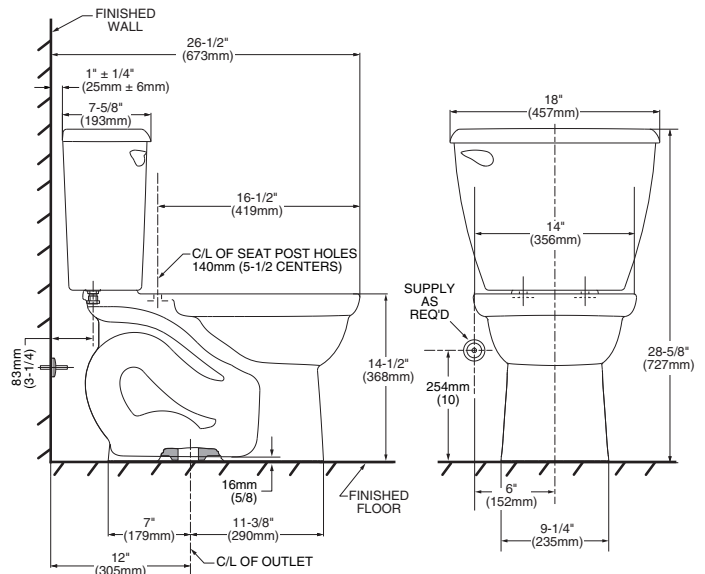

- 3190.016** Bowl
- 4003.016** Tank

Nominal Dimensions:

673 x 457 x 727mm
 (26-1/2" x 18" x 28-5/8")

Fixture only, seat and supply by others

Alternate Tank Configurations Available:

- 4003.500** Tank complete with Aquaguard Liner
- 4003.800** Tank complete with trip lever located on right side

**Compliance Certifications -
 Meets or Exceeds the Following Specifications:**

- ASME A112.19.2M for Vitreous China Fixtures - includes Flush Performance, Ball Pass Diameter, Trap Seal Depth and all Dimensions
- Los Angeles Department of Water and Power Supplementary Purchase Specification for Non-Adjustability

NOTES:

THIS COMBINATION IS DESIGNED TO ROUGH-IN AT A MINIMUM DIMENSION OF 305MM (12") FROM FINISHED WALL TO C/L OF OUTLET.
 * DIMENSION SHOWN FOR LOCATION OF SUPPLY IS SUGGESTED.
 SUPPLY NOT INCLUDED WITH FIXTURE AND MUST BE ORDERED SEPARATELY.

IMPORTANT: Dimensions of fixtures are nominal and may vary within the range of tolerance established by ANSI Standard A112.19.2
 These measurements are subject to change or cancellation. No responsibility is assumed for use of superseded or voided pages.