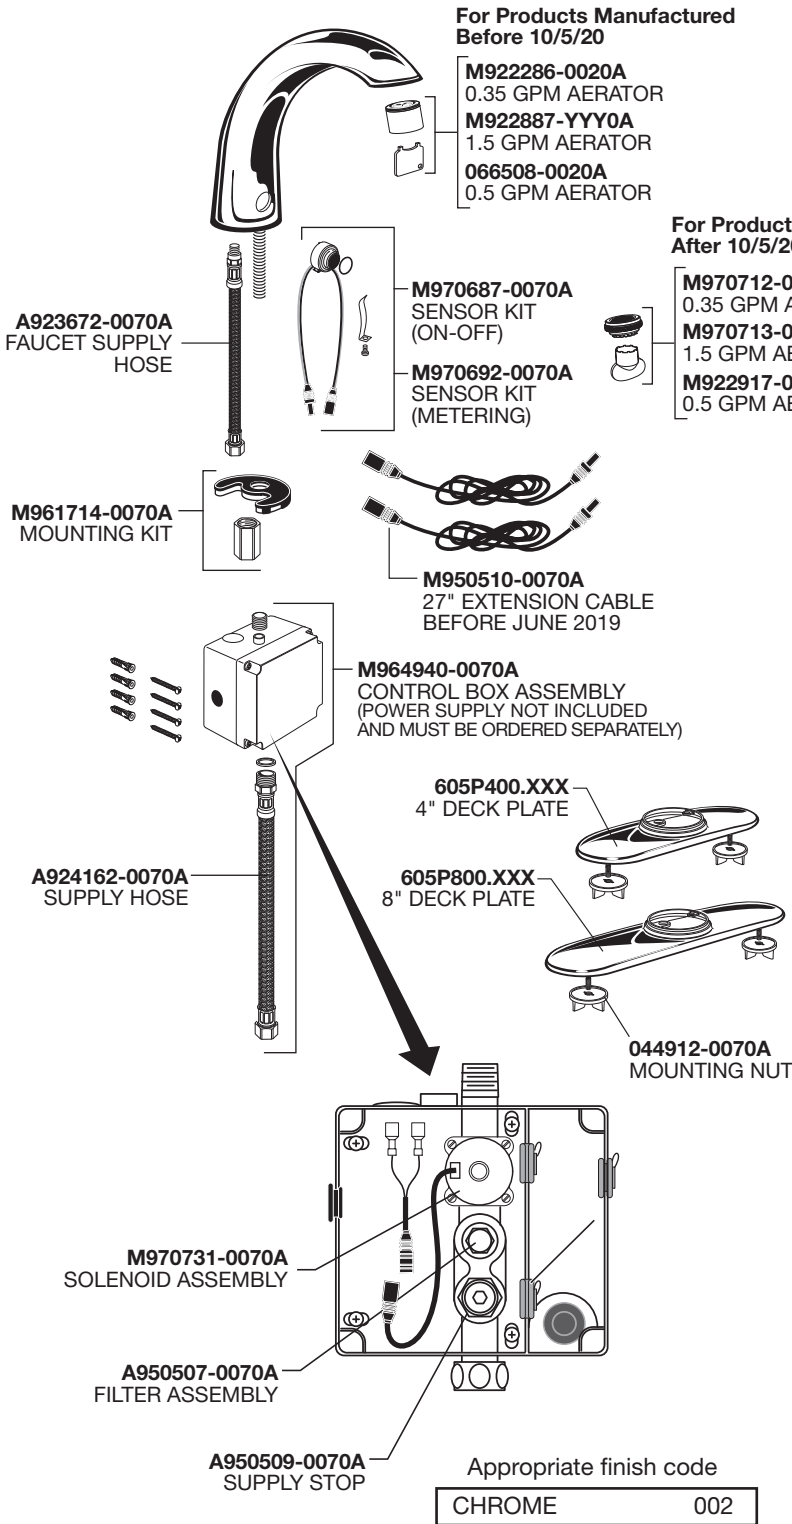

MODEL NUMBERS		
605X.102	605X.104	605X.105
605X.163	605X.164	605X.165

PWRX Battery Pack 6053 - Series

M950361-0070A
PWRX BATTERY PACK

CR-P2 Lithium Battery 6055 - Series

A923654-0070A
BATTERY 6V CR-P2

M950514-0070A
BATTERY HOLDER

Plug-In AC Power Kit PK00.PAC

M950338-0070A
POWER SUPPLY

M950360-0070A
CONNECTOR
LOCKING DEVICE

Hard-Wired AC Power Kit PK00.HAC

M950360-0070A
CONNECTOR
LOCKING DEVICE

M950527-0070A
POWER SUPPLY

M970810-0070A
10' EXTENSION

Multi-AC Power Kit PK00.MAC

M970769-0070A
MULTI-AC ADAPTER

M970810-0070A
10' EXTENSION

HOT LINE FOR HELP
For toll-free information and answers to your questions, call:
(844) CRT-TEAM / (844) 278-8326
Mon. - Fri. 8:00 a.m. to 8:00 p.m. EST Saturday 10:00 a.m. to 4:00 p.m. EST
IN MEXICO 01-800-839-1200
IN CANADA 1-800-387-0369 (TORONTO 1-905-306-1093)
Weekdays 8:00 a.m. to 7:00 p.m. EST

Product names listed herein are trademarks of AS America, Inc. ©2022

To learn more about American Standard Selectronic® Products visit our website at:
www.americanstandard-us.com or e-mail us at: CRTTEAM@lifixamericas.com

PART OF LIXIL