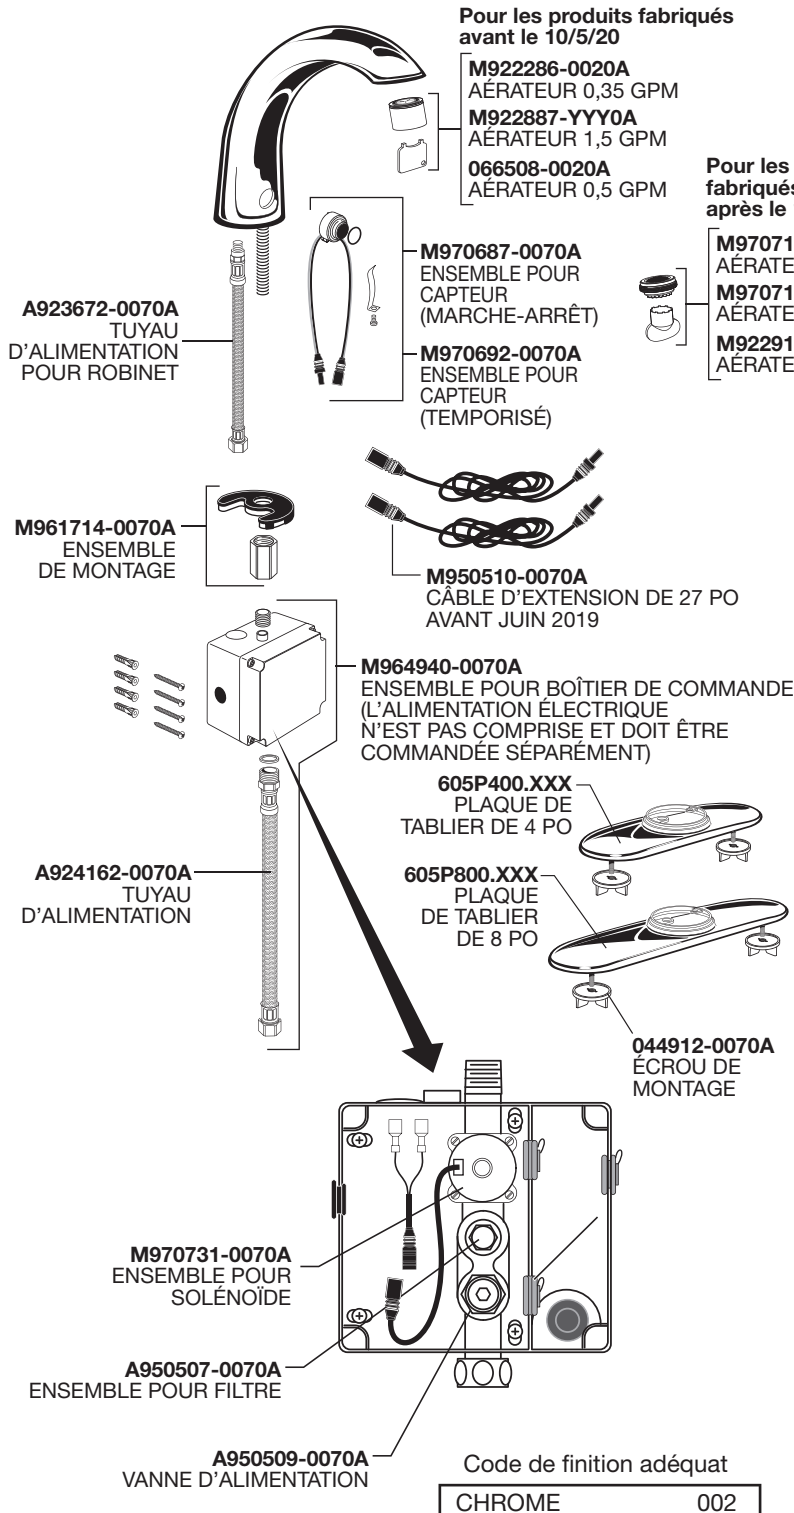

NUMÉROS DE MODÈLE

605X.102 605X.104 605X.105
605X.163 605X.164 605X.165