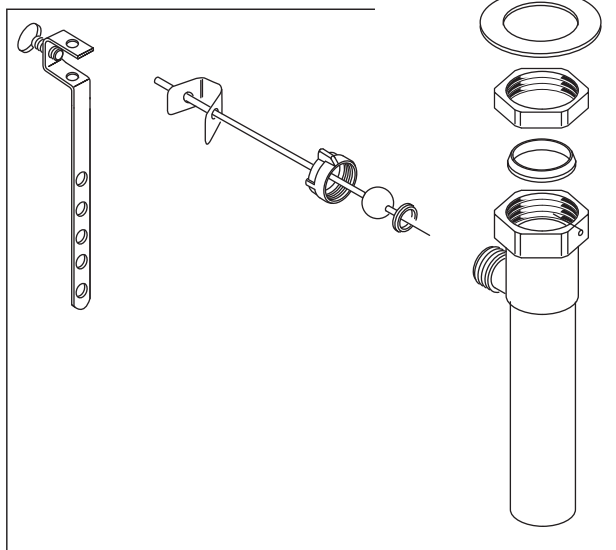

American Standard

COLONY® PRO CENTERSET LAVATORY FAUCET

MODEL NUMBERS

7075.200
7075.202
7075.205

M970169-YYY0A
SET SCREW &
PLUG BUTTON
HOT/COLD

M970186-YYY0A
LEVER HANDLE KIT

M911107-0070A
ADAPTER

M964492-0070A
VALVE NUT

M913332-0070A
BEARING WASHER

M964005-0070A
VALVE

065800-0070A
ATTACHMENT NUT

M950145-YYY0A
POP-UP KNOB & ROD

M923840-0070A
AERATOR

M953450-YYY0A
(7075.200)
POP-UP DRAIN
ASSEMBLY

M953465-YYY0A
(7075.202)
POP-UP DRAIN
ASSEMBLY

Replace the "YYY" with
appropriate finish code

POLISHED CHROME	002
LEGACY BRONZE	278
SATIN NICKEL	295

HOT LINE FOR HELP

For toll-free information and answers to your questions, call:

1 (800) 442-1902

Mon. - Fri. 8:00 a.m. to 8:00 p.m. EST

Saturday 10:00 a.m. to 4:00 p.m. EST

IN CANADA 1-800-387-0369

(TORONTO 1-905-306-1093)

Weekdays 8:00 a.m. to 7:00 p.m. EST

IN MEXICO 01-800-839-1200

PART OF LIXIL