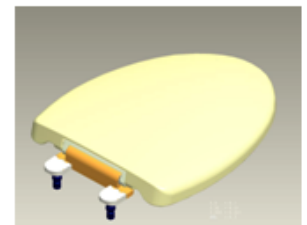

To Be Specified:

- Color: White Bone Linen
- Seat: American Standard #5257A.65C Easy Lift and Clean Elongated Seat with Cover and Slow Close hinges
- Alternate Seat:
- Supply with stop:

NOTES:
THIS COMBINATION IS DESIGNED TO ROUGH-IN AT A MINIMUM DIMENSION OF 305MM (12") FROM FINISHED WALL TO C/L OF OUTLET. * DIMENSION SHOWN FOR LOCATION OF SUPPLY IS SUGGESTED. SUPPLY NOT INCLUDED WITH FIXTURE AND MUST BE ORDERED SEPARATELY.

**EVERCLEAN® TOILET SEATS
WITH SLOW-CLOSE AND SNAP-OFF HINGES**

- 5321.110** Elongated toilet seat
 - 5320.110** Round Front toilet seat
- Solid plastic seat with cover
 - EverClean® silver-based surface permanently inhibits the growth of stain and odor causing bacteria, mold and mildew on the surface. EverClean® surface does not protect against disease causing bacteria
 - Attractive design coordinates with popular bathroom decors
 - Plastic slow-close snap-off hinge
 - Convenient slow-close feature prevents seat from slamming
 - Unique easy snap-off feature allows for quick removal and replacement of seat and cover without any tools for easy cleaning of toilet
 - Fits any standard elongated or round front toilet
 - Seat complete with bolts, nuts and washers

SHOWN: CONVENIENT SLOW-CLOSE FEATURE

AVAILABLE REPLACEMENT PARTS

- **760087-0070A** Toilet Seat Bolt Kit (complete with bolts, nuts and washers)

To Be Specified
 Color:
 White Bone Silver Linen Black

Mounts like any toilet seat—no need to find “correct” bolt spacing before installing seat

With bolt cap covers lifted up, seat easily “snapsoff” and snaps back on with little effort

With bolt cap covers in place, seat cannot be removed