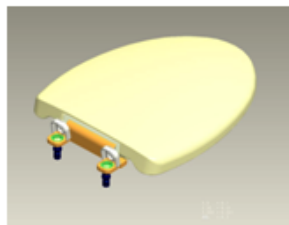

**EVERCLEAN® TOILET SEATS
WITH SLOW-CLOSE AND SNAP-OFF HINGES**

- 5321.110** Elongated toilet seat
 - 5320.110** Round Front toilet seat
- Solid plastic seat with cover
 - EverClean® silver-based surface permanently inhibits the growth of stain and odor causing bacteria, mold and mildew on the surface. EverClean® surface does not protect against disease causing bacteria
 - Attractive design coordinates with popular bathroom decors
 - Plastic slow-close snap-off hinge
 - Convenient slow-close feature prevents seat from slamming
 - Unique easy snap-off feature allows for quick removal and replacement of seat and cover without any tools for easy cleaning of toilet
 - Fits any standard elongated or round front toilet
 - Seat complete with bolts, nuts and washers

SHOWN: CONVENIENT SLOW-CLOSE FEATURE

AVAILABLE REPLACEMENT PARTS

- **760087-0070A** Toilet Seat Bolt Kit (complete with bolts, nuts and washers)

To Be Specified
 Color:
 White Bone Silver Linen Black

Mounts like any toilet seat—no need to find “correct” bolt spacing before installing seat

With bolt cap covers lifted up, seat easily “snapsoff” and snaps back on with little effort

With bolt cap covers in place, seat cannot be removed