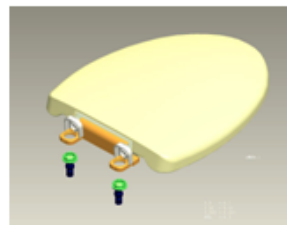

**EVERCLEAN® TOILET SEATS
WITH SLOW-CLOSE AND SNAP-OFF HINGES**

- 5321.110** Elongated toilet seat
 - 5320.110** Round Front toilet seat
- Solid plastic seat with cover
 - EverClean® silver-based surface permanently inhibits the growth of stain and odor causing bacteria, mold and mildew on the surface. EverClean® surface does not protect against disease causing bacteria
 - Attractive design coordinates with popular bathroom decors
 - Plastic slow-close snap-off hinge
 - Convenient slow-close feature prevents seat from slamming
 - Unique easy snap-off feature allows for quick removal and replacement of seat and cover without any tools for easy cleaning of toilet
 - Fits any standard elongated or round front toilet
 - Seat complete with bolts, nuts and washers

SHOWN: CONVENIENT SLOW-CLOSE FEATURE

AVAILABLE REPLACEMENT PARTS

- **760087-0070A** Toilet Seat Bolt Kit (complete with bolts, nuts and washers)

To Be Specified
 Color:
 White Bone Silver Linen Black

Mounts like any toilet seat—no need to find “correct” bolt spacing before installing seat

With bolt cap covers lifted up, seat easily “snapsoff” and snaps back on with little effort

With bolt cap covers in place, seat cannot be removed