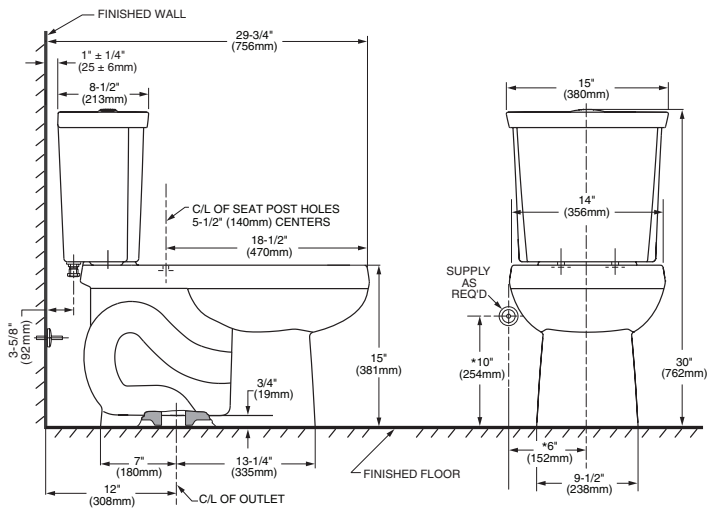

H2OPTION® SIPHONIC DUAL FLUSH ELONGATED TOILET

- 2887.218**
 - Vitreous china
 - Ultra high efficiency
 - Full Flush (4.8 Lpf/1.28 gpf)
 - Partial Flush (3.4 Lpf/0.92 gpf)
 - Elongated siphon action bowl with direct-fed jet
 - Meets EPA WaterSense® criteria
 - MaP PREMIUM listed
 - Includes EverClean® antimicrobial surface
 - PowerWash® rim scrubs bowl with each flush
 - 305mm (12") rough-in
 - Fully glazed 2" Trapway
 - Generous 9" x 8" water surface area
 - Chrome plated top mounted push button actuator
 - Sanitary bar on bowl
 - 2 color matched bolt caps
 - Limited lifetime warranty on chinaware and limited five year warranty on all mechanical parts

- 2887.518** Same as above, except with Tank with AquaGuard Liner

Separate Component Parts:

- 3706.216** Bowl
- 4133A.218** Tank
- 4133A.518** Tank with AquaGuard Liner

Nominal Dimensions:

756 x 380 x 762mm
(29-3/4" x 15" x 30")

To Be Specified:

- Color: White Bone Linen
- Seat: American Standard #5257A.65C Easy Lift and Clean Elongated Seat with Cover and Slow Close hinges
- Alternate Seat:
- Supply with stop:

NOTES:
THIS COMBINATION IS DESIGNED TO ROUGH-IN AT A MINIMUM DIMENSION OF 305MM (12") FROM FINISHED WALL TO C/L OF OUTLET. * DIMENSION SHOWN FOR LOCATION OF SUPPLY IS SUGGESTED. SUPPLY NOT INCLUDED WITH FIXTURE AND MUST BE ORDERED SEPARATELY.

IMPORTANT: Dimensions of fixtures are nominal and may vary within the range of tolerance established by ANSI Standard A112.19.2. These measurements are subject to change or cancellation. No responsibility is assumed for use of superseded or voided pages.