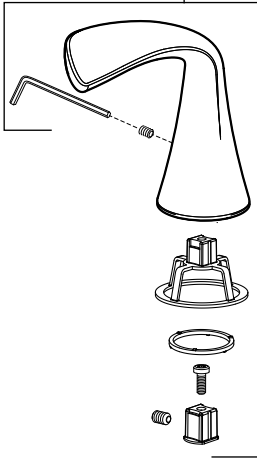

American Standard

FLUENT®
Wide Spread Lavatory Faucet
with Speed Connect® Drain

MODEL NUMBERS

7186.801
7186.811

M964919-YYY0A
 LEVER HANDLE (LEFT)
M964920-YYY0A
 LEVER HANDLE (RIGHT)

M904924-0070A
 CARTRIDGE NUT

M964005-0070A
 CARTRIDGE

M964922-YYY0A
 HANDLE BASE

M961634-0070A
 VALVE
 MOUNTING KIT

M964923-YYY0A
 LIFT ROD AND KNOB

M964479-0070A
 AERATOR (1.2 GPM)

A911757-0070A
 SEAL

M904521-0070A
 T-CONNECTOR

M952430-0070A
 CABLE ASSEMBLY