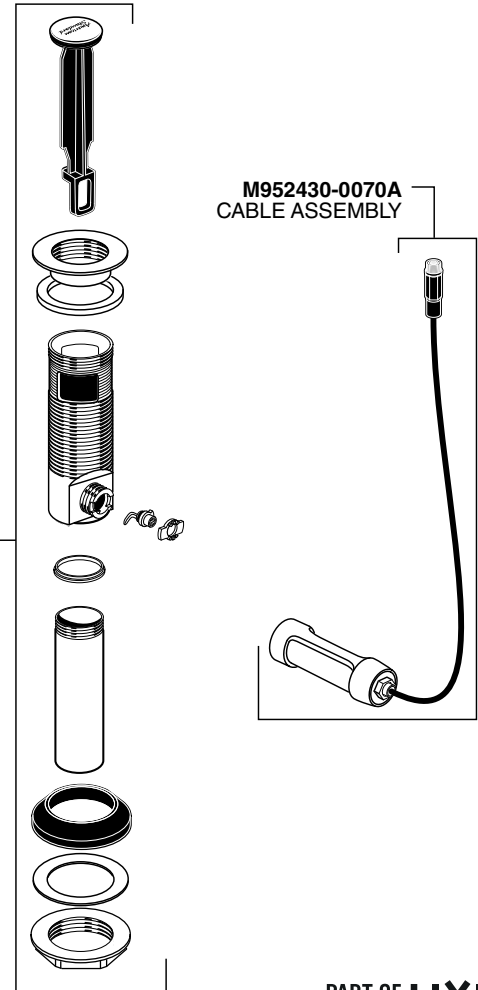

American Standard

FLUENT®
Wide Spread Lavatory Faucet
with Speed Connect® Drain

MODEL NUMBERS

7186.801
7186.811

M964919-YYY0A
 LEVER HANDLE (LEFT)
M964920-YYY0A
 LEVER HANDLE (RIGHT)

M904924-0070A
 CARTRIDGE NUT

M964005-0070A
 CARTRIDGE

M964922-YYY0A
 HANDLE BASE

M961634-0070A
 VALVE
 MOUNTING KIT

M964923-YYY0A
 LIFT ROD AND KNOB

M964479-0070A
 AERATOR (1.2 GPM)

A911757-0070A
 SEAL

M904521-0070A
 T-CONNECTOR

M952430-0070A
 CABLE ASSEMBLY

M952425-YYY0A
 DRAIN ASSEMBLY

Replace the "YYY" with appropriate finish code

CHROME	002
SATIN NICKEL	295
LEGACY BRONZE	278

HOT LINE FOR HELP

For toll-free information and answers to your questions, call:
 1 (800) 442-1902
 Mon. - Fri. 8:00 a.m. to 8:00 p.m. EST
 Saturday 10:00 a.m. to 4:00 p.m. EST
 IN CANADA 1-800-387-0369
 (TORONTO 1-905-306-1093)
 Weekdays 8:00 a.m. to 7:00 p.m. EST
 IN MEXICO 01-800-839-1200