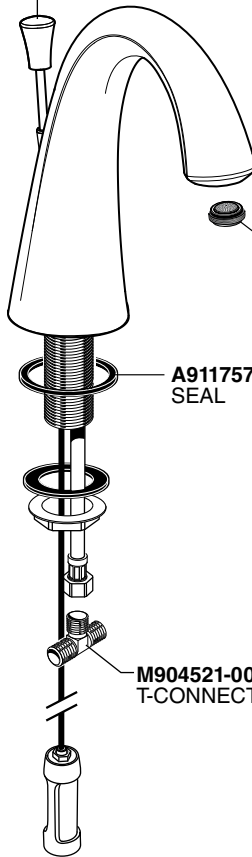

American Standard

FLUENT®
Wide Spread Lavatory Faucet
with Speed Connect® Drain

MODEL NUMBERS

7186.801
7186.811

M964919-YYY0A
 LEVER HANDLE (LEFT)
M964920-YYY0A
 LEVER HANDLE (RIGHT)

M904924-0070A
 CARTRIDGE NUT

M964005-0070A
 CARTRIDGE

M964922-YYY0A
 HANDLE BASE

M961634-0070A
 VALVE
 MOUNTING KIT

M964923-YYY0A
 LIFT ROD AND KNOB

M964479-0070A
 AERATOR (1.2 GPM)

A911757-0070A
 SEAL

M904521-0070A
 T-CONNECTOR

M952430-0070A
 CABLE ASSEMBLY

M952425-YYY0A
 DRAIN ASSEMBLY

Replace the "YYY" with appropriate finish code

CHROME	002
SATIN NICKEL	295
LEGACY BRONZE	278

HOT LINE FOR HELP

For toll-free information and answers to your questions, call:
 1 (800) 442-1902
 Mon. - Fri. 8:00 a.m. to 8:00 p.m. EST
 Saturday 10:00 a.m. to 4:00 p.m. EST
 IN CANADA 1-800-387-0369
 (TORONTO 1-905-306-1093)
 Weekdays 8:00 a.m. to 7:00 p.m. EST
 IN MEXICO 01-800-839-1200