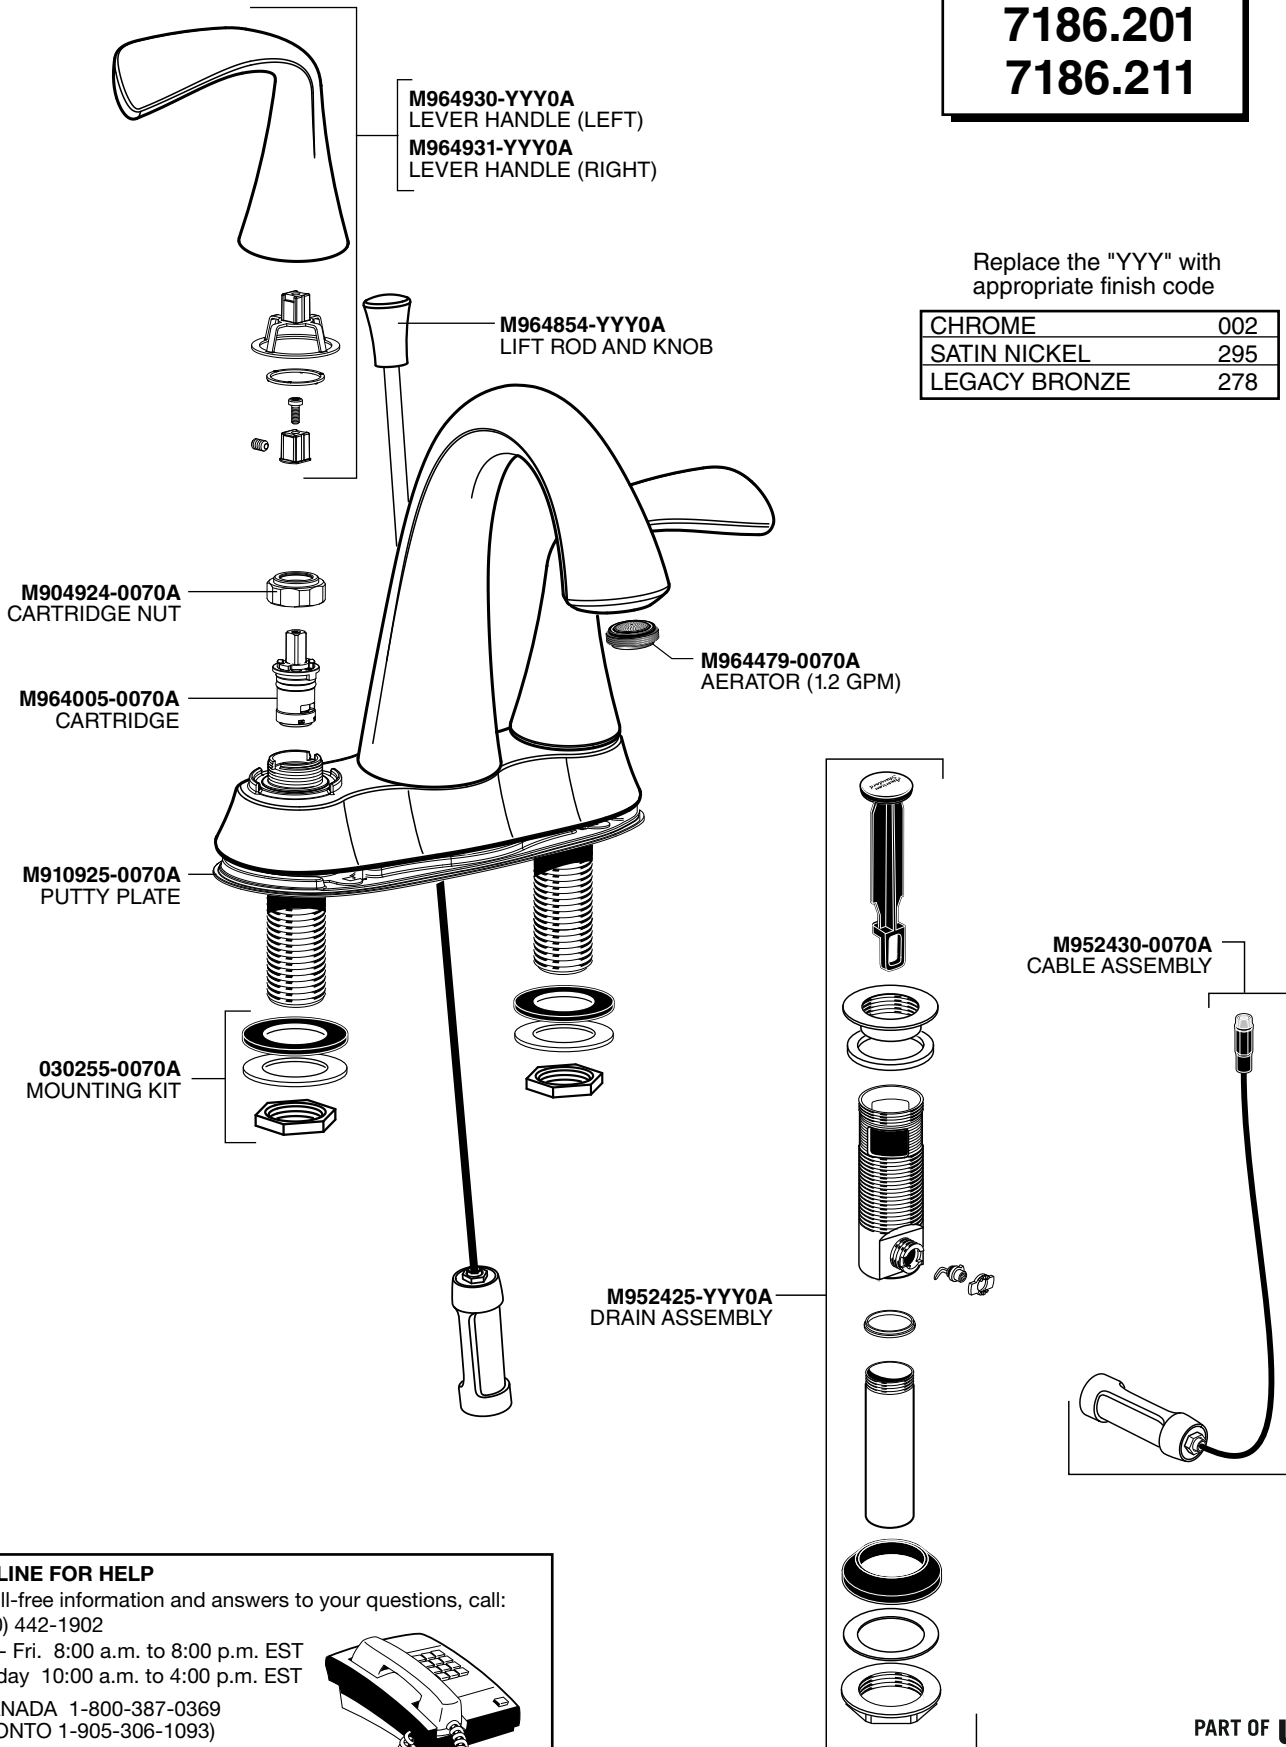

FLUENT®
Centerset Lavatory Faucet
with Speed Connect® Drain

MODEL NUMBERS

7186.201
7186.211

Replace the "YYY" with appropriate finish code

CHROME	002
SATIN NICKEL	295
LEGACY BRONZE	278

HOT LINE FOR HELP

For toll-free information and answers to your questions, call:
1 (800) 442-1902