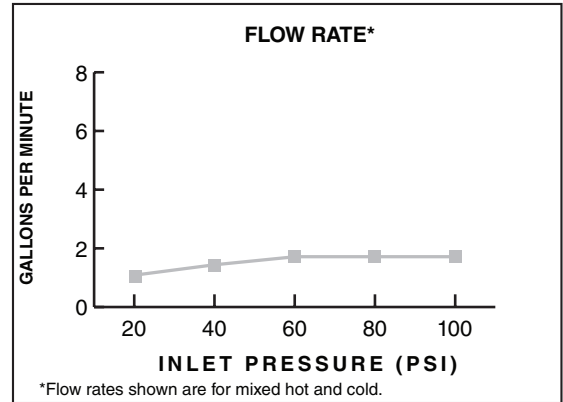

CODES AND STANDARDS

These products meet or exceed the following codes and standards:

ASME A112.18.1
CSA B125.1

Product Number	Description	Finishes					
		Polished Chrome	Polished Nickel	Legacy Bronze	Satin Nickel	Matte Black	Brushed Cool Sunrise
		002	013	278	295	243	GN0
1660509	Townsend® Water-Saving Showerhead Only	✓	✓	✓	✓	✓	✓