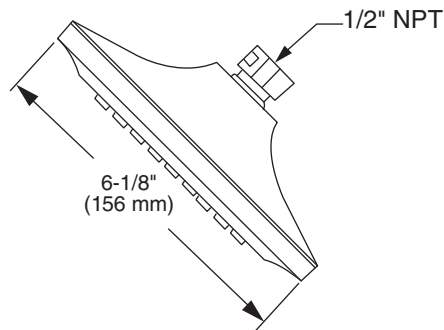

MODEL NUMBER:

□ 1660509 Townsend Water-Saving Showerhead

GENERAL DESCRIPTION:

Single function showerhead. Full spray pattern. Brass ball joint. Easy clean spray nozzles. 1.75 gpm / 6.8 L/min. maximum flow rate.

SUGGESTED SPECIFICATION

Showerhead shall save 30% in water usage. Showerhead shall have 1 spray pattern and brass ball joint. Fitting shall be American Standard Model # 1660509._____.

CODES AND STANDARDS