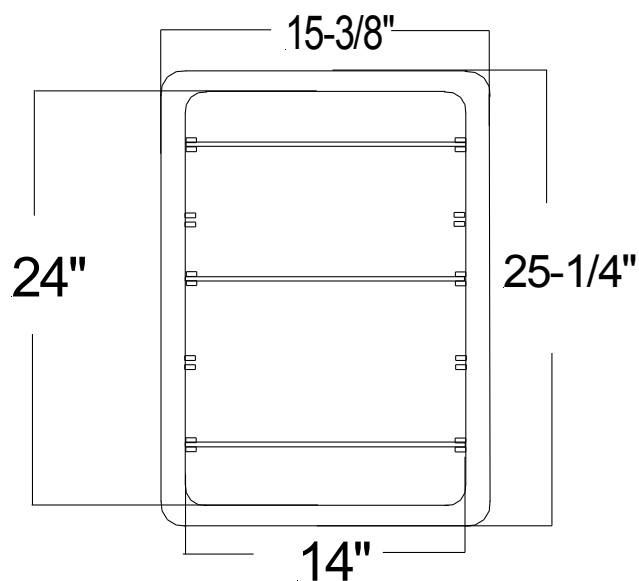

**American Pride - 526 Crest Road - Flat Rock, North Carolina 28731
828-697-8847 Fax 828-697-7094**

Product Data Specifications

Raised Panel - Model #9912RP1AR1(White Melamine over MDF) & For Surface Mounted Cabinets Replace "R" with "S" EXAMPLE: 9912RP1AS1

DOOR:	16" x 26" x 5/8" MDF with White Melamine Coating	
ROUGH OPENING:	14" x 24" x 2-1/2"	OVERALL SIZE: 16" x 26" x 4-5/8"
STORAGE DEPTH:	3-1/2"	PROJECTION FROM WALL: 2-3/8"
SHELVES:	3 adjustable white injection molded & 1 white fixed polystyrene	
HINGE:	1 17" Piano Galvanized	
DOOR OPERATION:	One screwed down stainless steel striker plate and pressfit magnetic catch	
MOUNTING HARDWARE:	4 #8 x 1 1/2"(R) or #10 x 2-1/2"(S) Steel Tapping Screws	
REVERSIBLE:	Yes	
CABINET:	Injection Molded in White	Typical Wall Thickness .110
MATERIAL:	High Impact Polystyrene	All Color Non-Toxic

**99 Series(Standard and 1A)Plastic(Polystyrene)
Recessed or Surface Mounted Cabinet**

**Storage Depth(3.5")
Covers up 15.375" x 25.25"
3 White Adjustable
Polystyrene Shelves
1 Fixed White Polystyrene shelf
R.O.(14" x 24"x 2.5")**