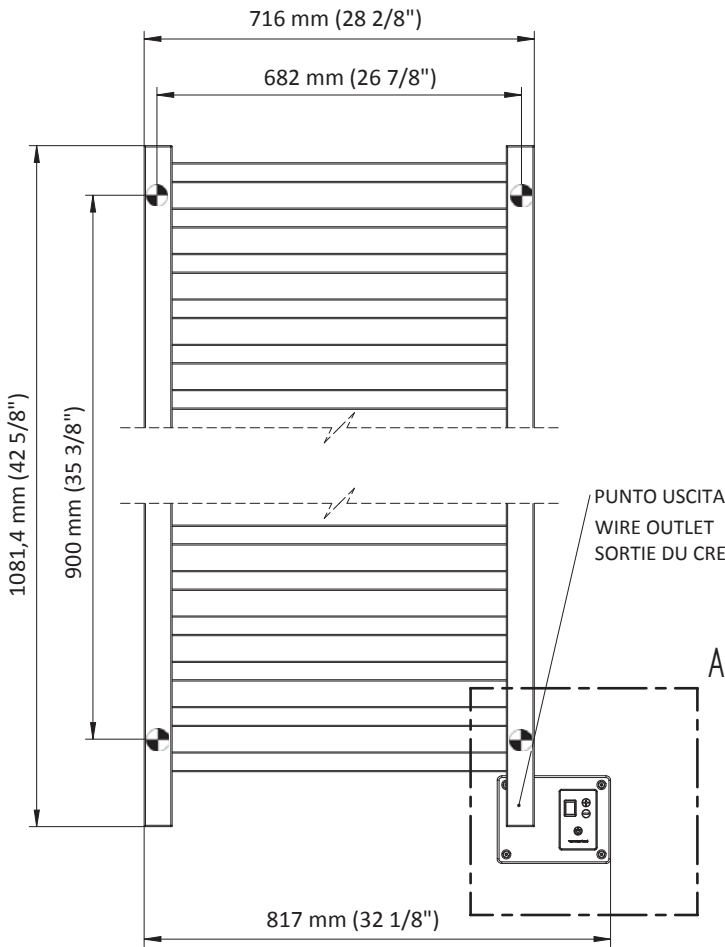

# QUADRO 716 x 1082 Q-2842 P/B/MB

Elettrico / electric / électrique

CODICE / CODE		H	L	REGOLATORE DI POTENZA DIGITAL HEAT CONTROLLER REGULATEUR DE PUISSANCE
RS437016SN	RS447016SN	1082 mm	716 mm	
RL437016SN	RL447016SN	42 5/8 inches	28 2/8 inches	
RV437016SN	RV447016SN			

INGOMBRO CON ATTACCO LUNGO  
MEASURES WITH LONG BRACKETS  
MEASUREMENT AVEC ATTACHE LONG

INGOMBRO CON ATTACCO STANDARD  
MEASURES WITH STANDARD BRACKETS  
MEASUREMENT AVEC ATTACHE STANDARD

DETAIL A

DETAIL B

FORO PER INSERIMENTO TASSELLO A MURO 6X30  
POSITIONING OF FASTENERS FOR FIXING TO WALL  
FASTENERS SHOULD BE SECURED IN STUDS OR HEADERS PLACED BEHIND THE UNIT  
TROU POUR LA CHEVILLE À MUR