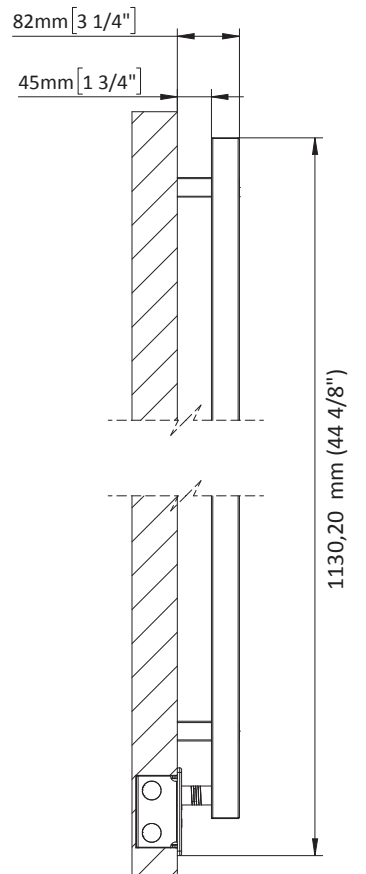

# QUADRO 716 x 1082 Q-2842 P/B/MB

Elettrico / electric / électrique

CODICE / CODE		H	L	REGOLATORE DI POTENZA DIGITAL HEAT CONTROLLER REGULATEUR DE PUISSANCE
RS437016SN	RS447016SN	1082 mm	716 mm	
RL437016SN	RL447016SN	42 5/8 inches	28 2/8 inches	
RV437016SN	RV447016SN			

INGOMBRO CON ATTACCO LUNGO  
MEASURES WITH LONG BRACKETS  
MEASUREMENT AVEC ATTACHE LONG

INGOMBRO CON ATTACCO STANDARD  
MEASURES WITH STANDARD BRACKETS  
MEASUREMENT AVEC ATTACHE STANDARD

DETAIL A

DETAIL B

FORO PER INSERIMENTO TASSELLO A MURO 6X30  
POSITIONING OF FASTENERS FOR FIXING TO WALL  
FASTENERS SHOULD BE SECURED IN STUDS OR HEADERS PLACED BEHIND THE UNIT  
TROU POUR LA CHEVILLE À MUR