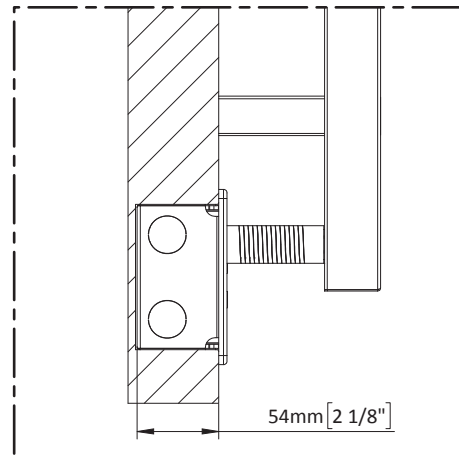

# QUADRO 716 x 1082 Q-2842 P/B/MB

Elettrico / electric / électrique

CODICE / CODE		H	L	REGOLATORE DI POTENZA DIGITAL HEAT CONTROLLER REGULATEUR DE PUISSANCE
RS437016SN	RS447016SN	1082 mm	716 mm	
RL437016SN	RL447016SN	42 5/8 inches	28 2/8 inches	
RV437016SN	RV447016SN			

INGOMBRO CON ATTACCO LUNGO  
MEASURES WITH LONG BRACKETS  
MEASUREMENT AVEC ATTACHE LONG

INGOMBRO CON ATTACCO STANDARD  
MEASURES WITH STANDARD BRACKETS  
MEASUREMENT AVEC ATTACHE STANDARD

DETAIL A

DETAIL B

FORO PER INSERIMENTO TASSELLO A MURO 6X30  
POSITIONING OF FASTENERS FOR FIXING TO WALL  
FASTENERS SHOULD BE SECURED IN STUDS OR HEADERS PLACED BEHIND THE UNIT  
TROU POUR LA CHEVILLE À MUR