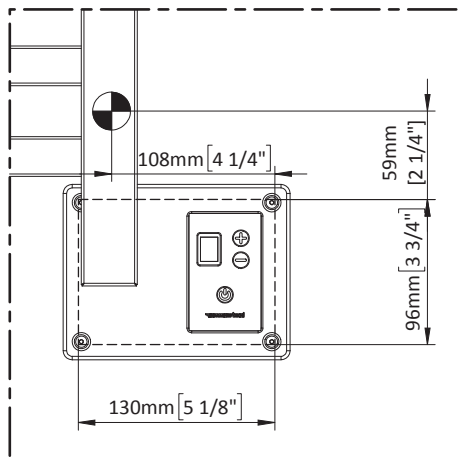

# QUADRO 716 x 1082 Q-2842 P/B/MB

Elettrico / electric / électrique

CODICE / CODE		H	L	REGOLATORE DI POTENZA DIGITAL HEAT CONTROLLER REGULATEUR DE PUISSANCE
RS437016SN	RS447016SN	1082 mm	716 mm	
RL437016SN	RL447016SN	42 5/8 inches	28 2/8 inches	
RV437016SN	RV447016SN			

INGOMBRO CON ATTACCO LUNGO  
MEASURES WITH LONG BRACKETS  
MEASUREMENT AVEC ATTACHE LONG

INGOMBRO CON ATTACCO STANDARD  
MEASURES WITH STANDARD BRACKETS  
MEASUREMENT AVEC ATTACHE STANDARD

DETAIL A

DETAIL B

FORO PER INSERIMENTO TASSELLO A MURO 6X30  
POSITIONING OF FASTENERS FOR FIXING TO WALL  
FASTENERS SHOULD BE SECURED IN STUDS OR HEADERS PLACED BEHIND THE UNIT  
TROU POUR LA CHEVILLE À MUR