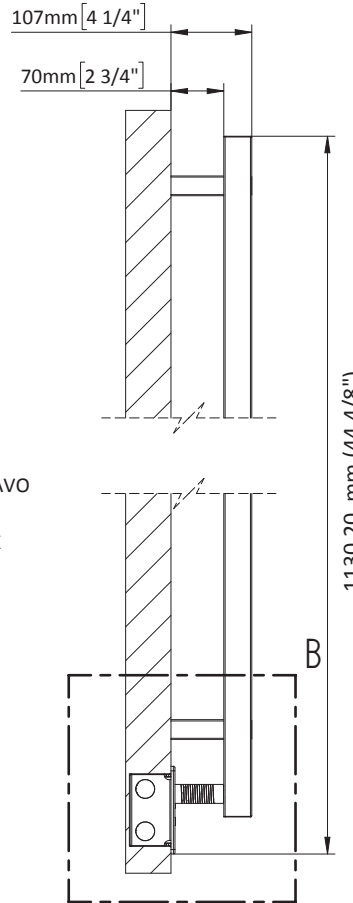

# QUADRO 716 x 1082 Q-2842 P/B/MB

Elettrico / electric / électrique

CODICE / CODE		H	L	REGOLATORE DI POTENZA DIGITAL HEAT CONTROLLER REGULATEUR DE PUISSANCE
RS437016SN	RS447016SN	1082 mm	716 mm	
RL437016SN	RL447016SN	42 5/8 inches	28 2/8 inches	
RV437016SN	RV447016SN			

INGOMBRO CON ATTACCO LUNGO  
MEASURES WITH LONG BRACKETS  
MEASUREMENT AVEC ATTACHE LONG

INGOMBRO CON ATTACCO STANDARD  
MEASURES WITH STANDARD BRACKETS  
MEASUREMENT AVEC ATTACHE STANDARD

DETAIL A

DETAIL B

FORO PER INSERIMENTO TASSELLO A MURO 6X30  
POSITIONING OF FASTENERS FOR FIXING TO WALL  
FASTENERS SHOULD BE SECURED IN STUDS OR HEADERS PLACED BEHIND THE UNIT  
TROU POUR LA CHEVILLE À MUR