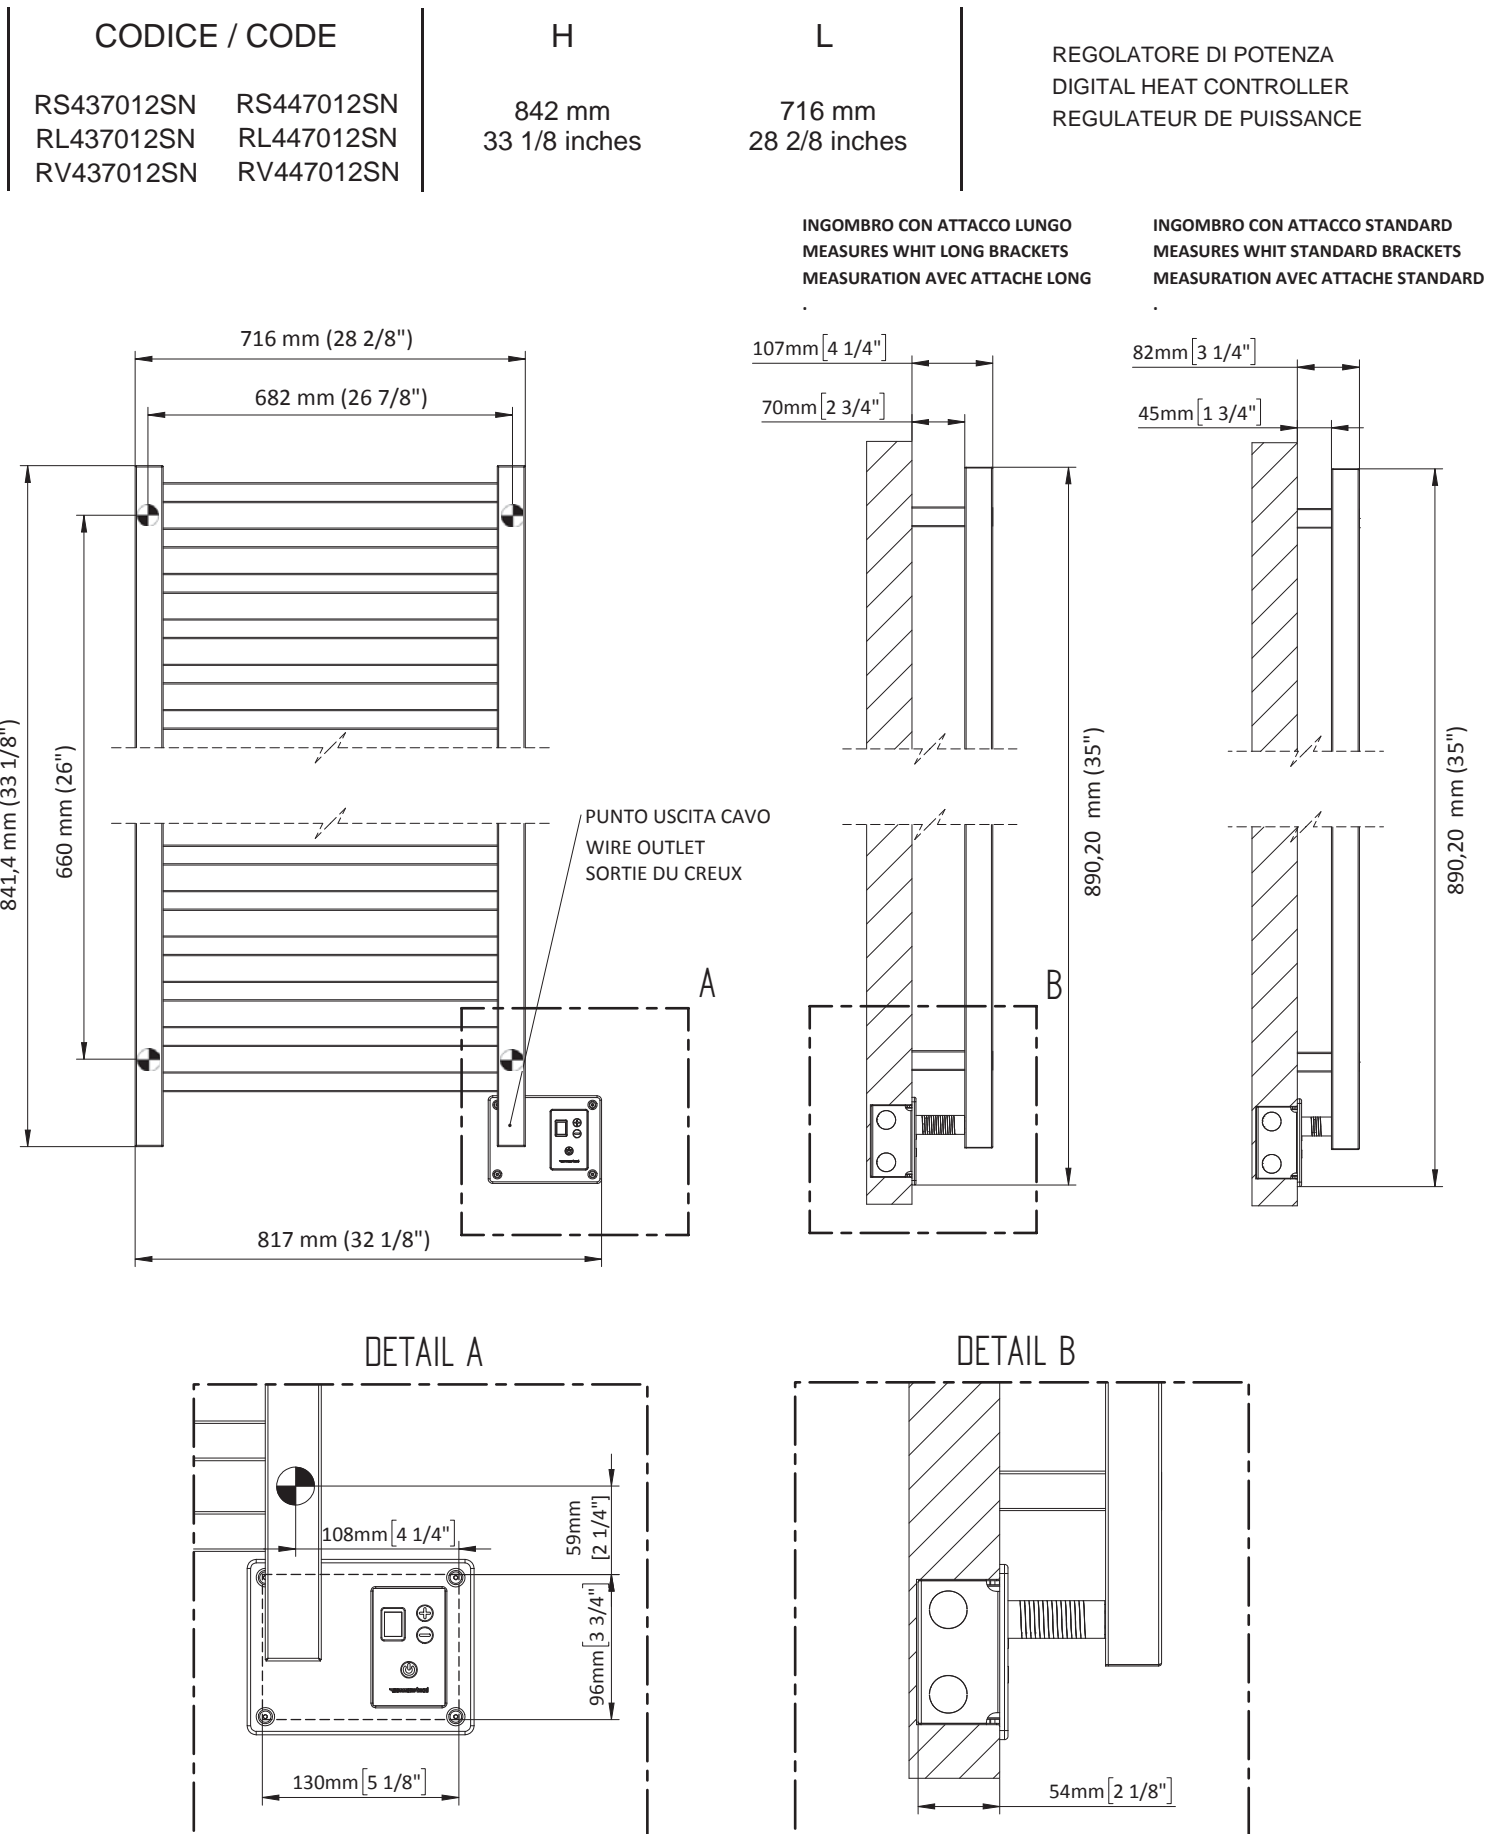

# QUADRO 716 x 842 Q-2833 P/B/MB

Elettrico / electric / électrique

FORO PER INSERIMENTO TASSELLO A MURO 6X30  
 POSITIONING OF FASTENERS FOR FIXING TO WALL  
 FASTENERS SHOULD BE SECURED IN STUDS OR HEADERS PLACED BEHIND THE UNIT  
 TROU POUR LA CHEVILLE À MUR