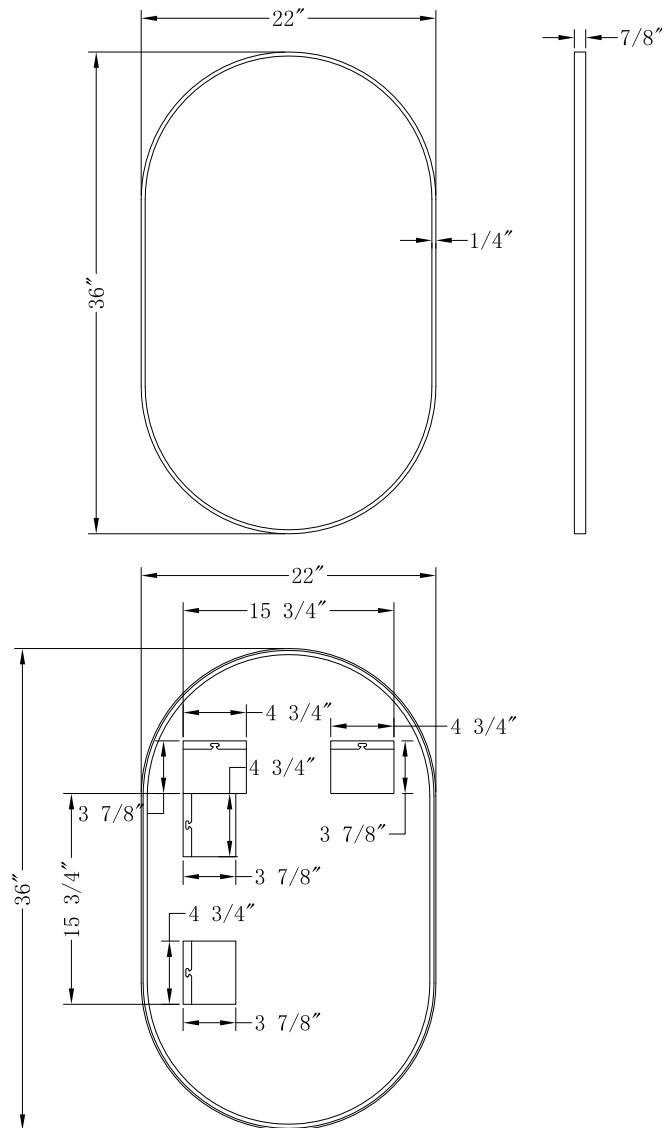

INSTALLATION SPECIFICATION

Model No.	757036-MIR-GF
Description	Bathroom Mirror
Overall Dimensions	W22"xH36"x D7/8"
Net weight(LBS)	12.3
Mount Type	Wall Mounted
Orientation	Horizontal and Vertical

All measurements are approximate. Measurements may vary +/-1/2".

Ispra

22"x36"

Bathroom Mirror

ALTAIR