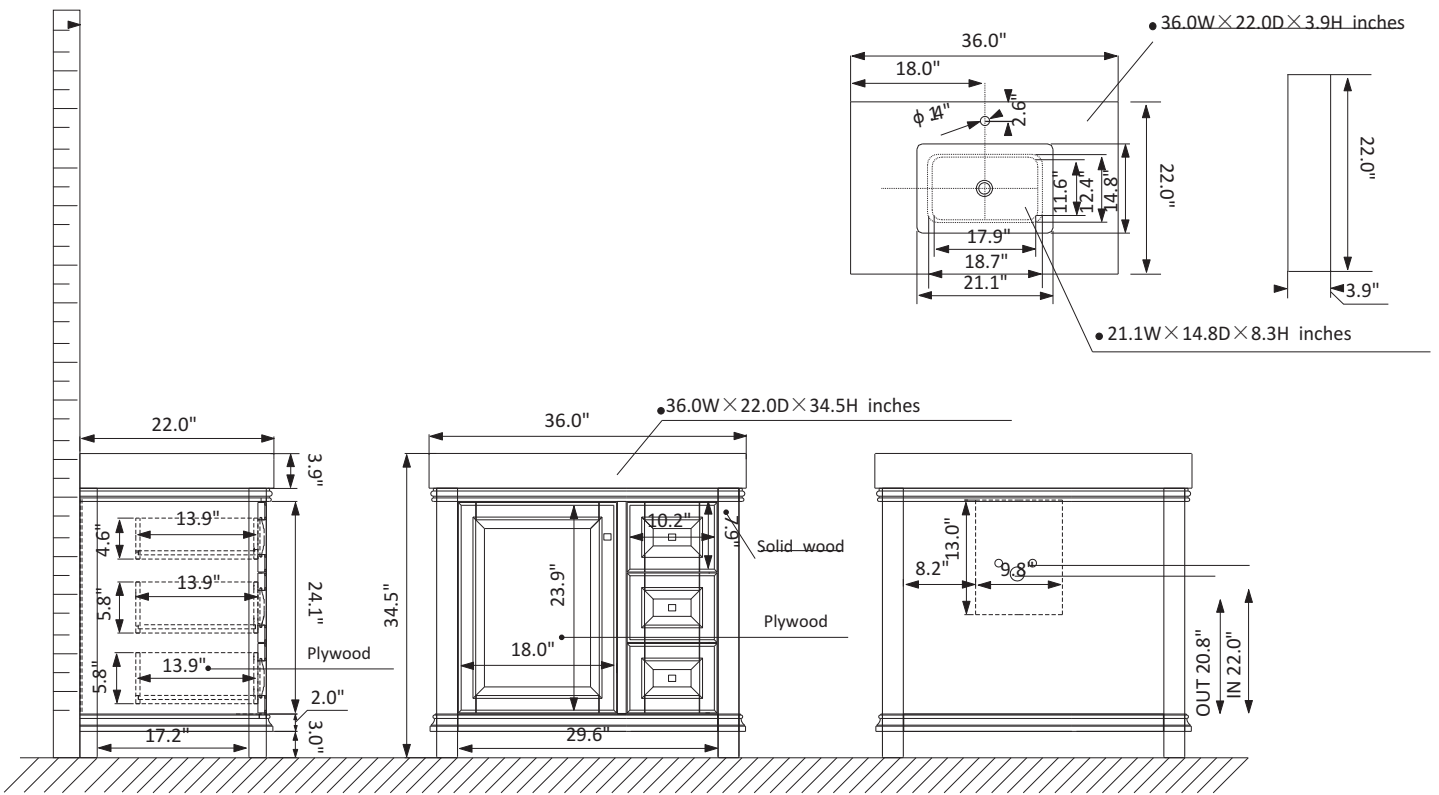

Altair Jardin Vanity Collection 539036-WH-CA-NM

Features

Construction: Solid wood / plywood

Finish: White or Jewelry Blue Finish

Countertop: Natural Carrara white marble

Sink: Rectangular, undermount ceramic basin with overflow included

Faucet: Countertop pre-drilled for single faucet hole

Door/Drawer: 1 soft-closing door and 3 soft-closing drawers

Hardware: Brushed nickel finish hardware

Installation: Easy plumbing and faucet installation*