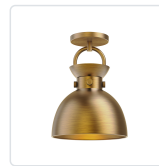

alora mood

P. 1.855.855.8926

CANADA: 19054 28TH Avenue Surrey - BC V3Z 6M3

USA: 3035 E. Lone Mountain Rd - Las Vegas, NV, 89081

WALDO SF411309

FIXTURE DIMENSIONS	D8-3/4" x H12"
LAMP TYPE	E26
WATTAGE	1 x 60W
MAX WATTAGE	60W
BULB QTY	1
BULBS INCLUDED	No
VOLTAGE	120V
MATERIAL	Steel
LOCATION	Dry
CANOPY DIMENSIONS	D6" x H7/8"
BRAND	Alora Mood

[D - Diameter, L - Length, W - Width, H - Height, E - Extension]

AVAILABLE FINISHES:

SF411309AGMB
Aged Gold/Matte
Black

SF411309AG
Aged Gold

SF411309MBAG
Matte Black/Aged
Gold

*For complete warranty terms, please visit: www.aloralighting.com/warranty