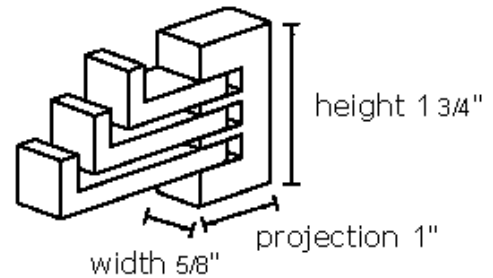

SPECIFICATIONS

LINEAR

Triple Swivel Hook

A6485-PN
TRIPLE SWIVEL HOOK

FEATURES

Contemporary styling
Multiple finishes

WARRANTY

Limited lifetime