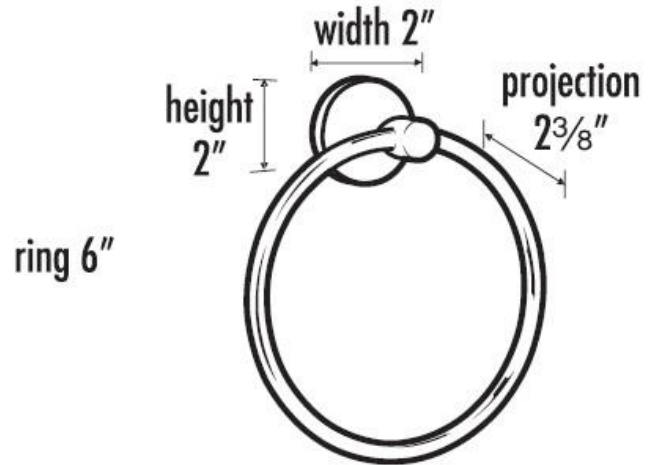

SPECIFICATIONS

CONTEMPORARY I
6" TOWEL RING

FEATURES

Modern styling
Multiple finishes
Concealed installation

WARRANTY

Limited lifetime

FINISHES

Polished Brass/Non-lacquered (PB/NL)
Polished Chrome (PC)
Bronze (BRZ)
Polished Nickel (PN)
Satin Nickel (SN)

MATERIAL

Brass

Item#

A8340

NOTE: Dimensions and specifications are subject to change without notice.