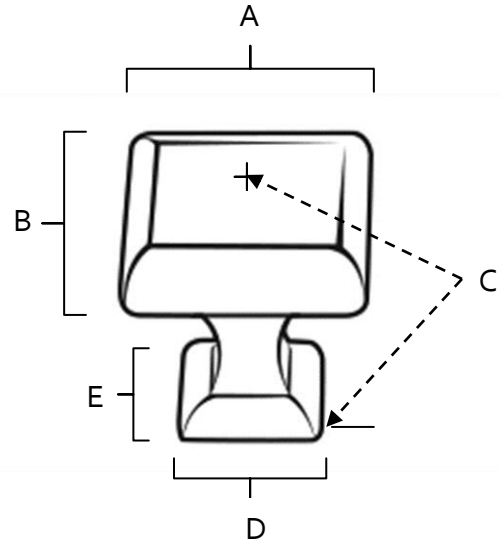

SPECIFICATIONS

MANHATTAN
SQUARE KNOBS

FEATURES

Modern styling
Multiple finishes
Concealed installation

WARRANTY

Limited lifetime

FINISHES

Polished Chrome (PC)
Bronze (BRZ)
Polished Nickel (PN)
Satin Nickel (SN)

MATERIAL

Brass

Item#	A	B	C	D	E
A310-1	1"	1"	1"	9/16"	9/16"
A310-14	1 1/4"	1 1/4"	1 1/8"	11/16"	11/16"
A310-45	1 3/4"	1 3/4"	1 1/2"	7/8"	7/8"

KEY:

A - Length
B - Width
C - Projection
D - Mount Length
E - Mount Width

NOTE: Dimensions and specifications are subject to change without notice.