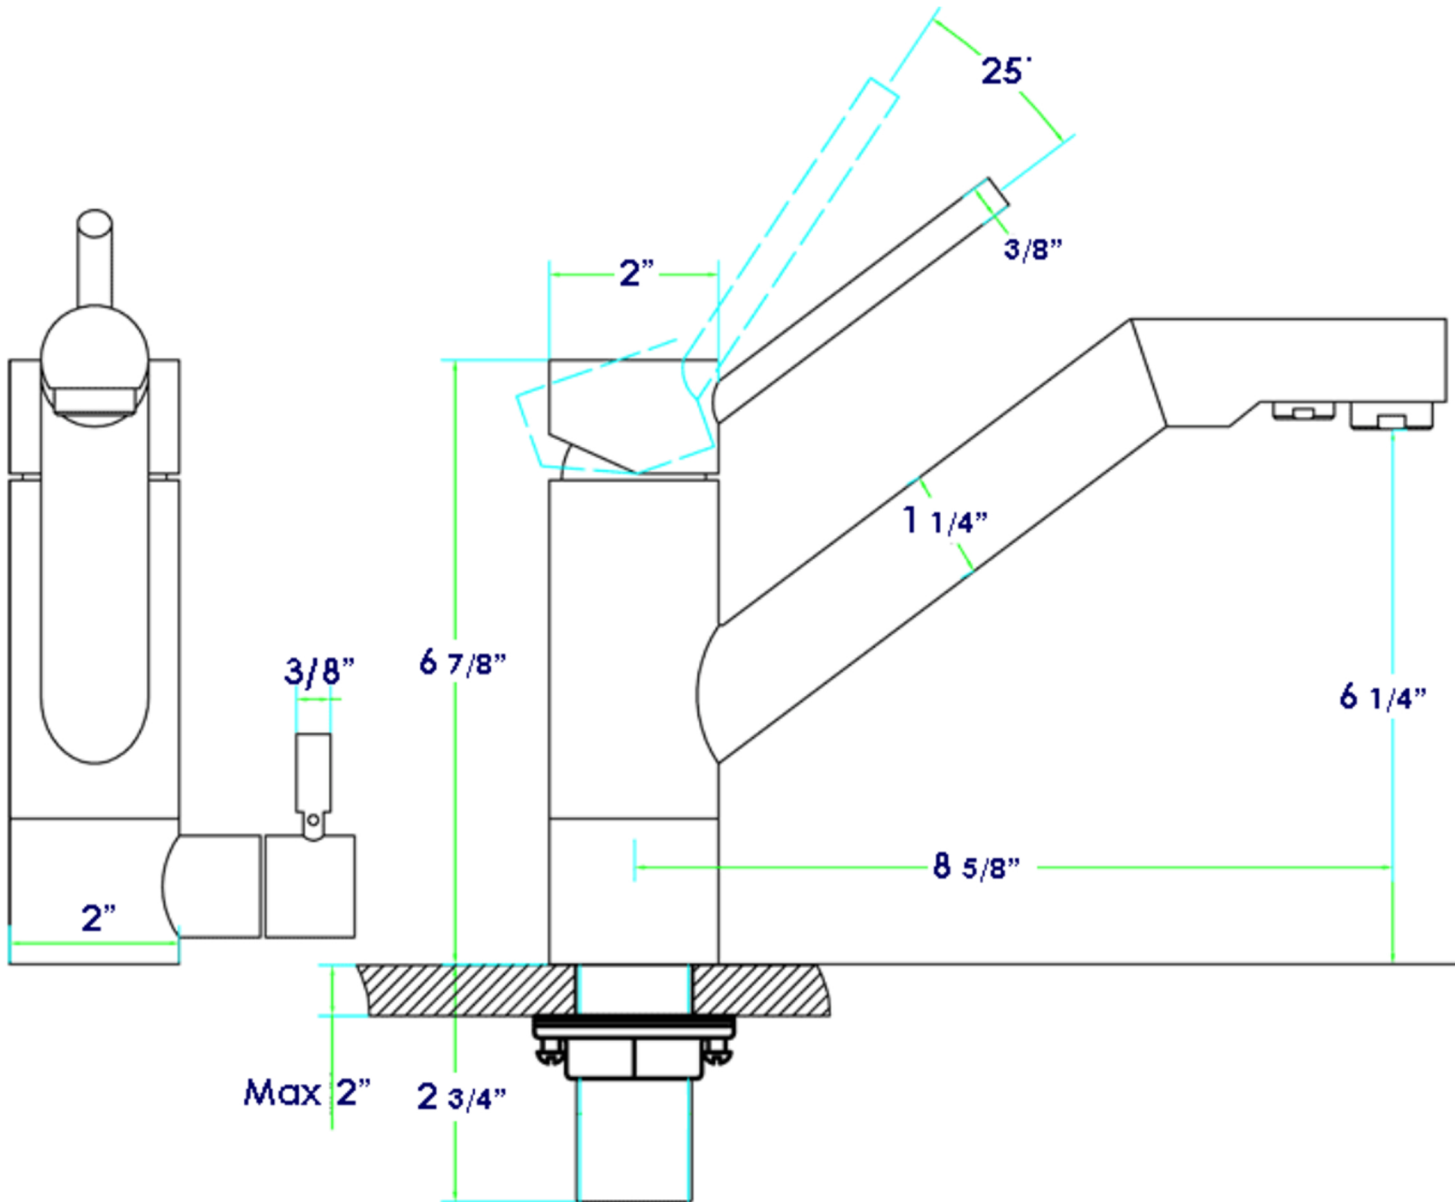

AB2040

Solid Kitchen Faucet with Built in Water Dispenser

Note: All product dimensions are approximate and should be verified on site prior to installation.
Visit www.ALFIbrand.com for more information.