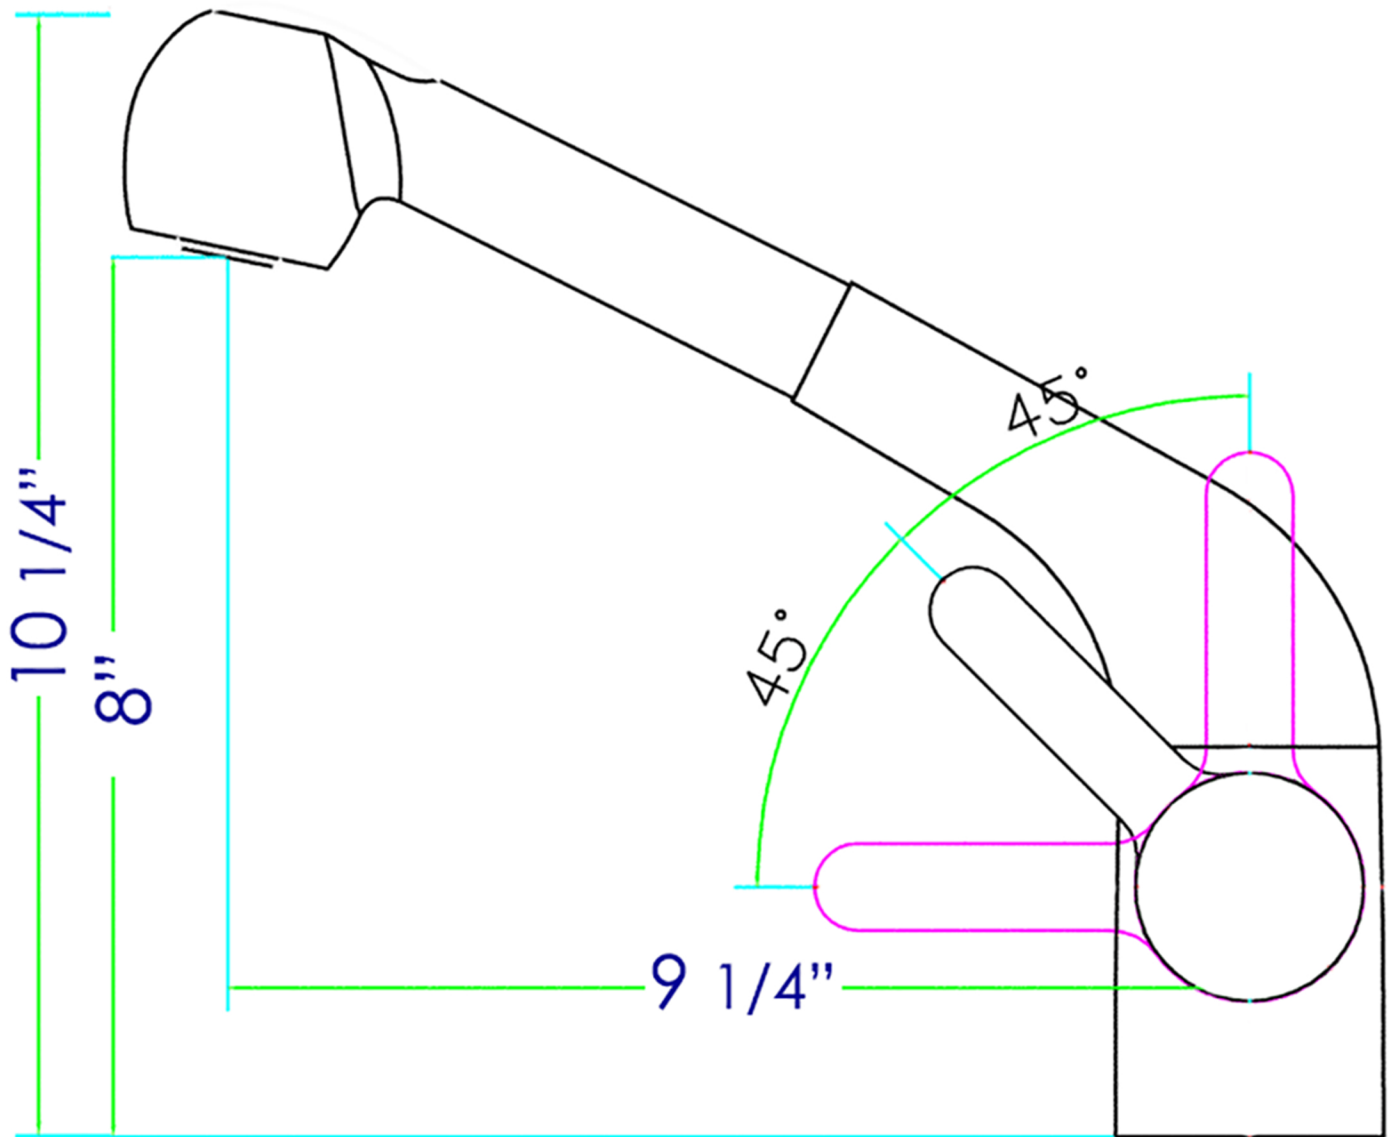

AB2023

Solid Pull Out Single Hole Kitchen Faucet

Note: All product dimensions are approximate and should be verified on site prior to installation.
Visit www.ALFIbrand.com for more information.