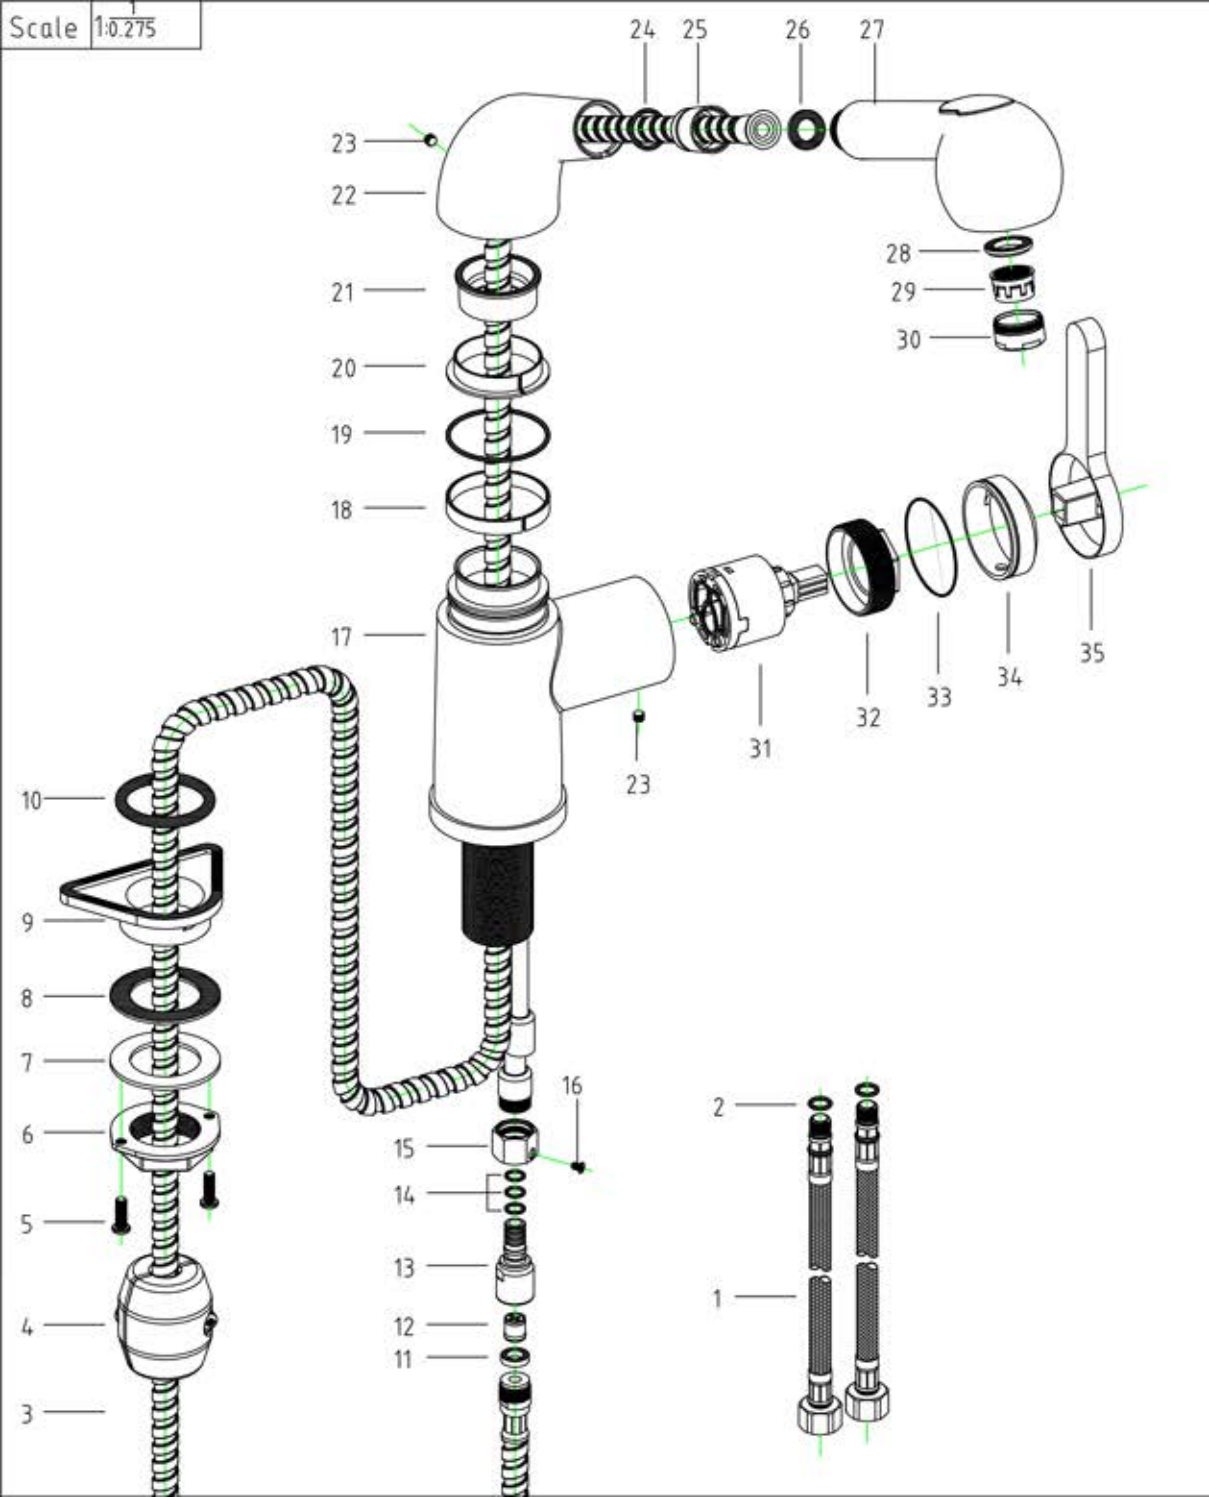

# AB2023

35	V248	handle	1	M5	304	brushed
34	V243	fixed cover	1	φ48.8	304	brushed
33	OXQ-490100-WJ	O ring	1	φ4.9x1	dingqing	black
32	V245	scerw nut	1	M4.5x1.25	304	remove burr
31	D-40AZ 5D	cartridge	1	40#	ceramic	SD
30	V140A	aerator cover	1	φ24.2	304	brushed
29	40100500002	aerator	1	M24x1	plastic	DVGW
28	PDP-230146300	rubber ring	1	φ23xφ14.6x3	dingqing	black
27	V320	shower head	1	G1/2	304	brushed
26	PDP-190110220-R	rubber ring	1	φ19xφ11x2.2	rubber	NSF
25	V818	hose connector	1	G1/2	304	brushed
24	OXQ-200200-WJ	O ring	1	φ20x2	dingqing	black
23	LS-050050N-A	screw	2	M5 L5	304	
22	V246	spout	1	M5	304	brushed
21	GT2023-06	plastic sleeve	1	φ41xφ30x15.5	POM	black
20	GT2023-07	plastic sleeve	1	φ49.5xφ42.4x9.5	PP	white
19	OXQ-460200-NJ	O ring	1	φ46x2	dingqing	DVGW
18	GT2023-08	plastic sleeve	1	φ49.8xφ46.5x7.3	PP	white
17	GT2023-01/H	body	1	M4.5x1.25	304	brushed
16	LS-030050S-B	fixed screw	1	M3 L5	304	
15	V144	screw	1	M3	304	remove burr
14	OXQ-070150-NJ	rubber ring	3	φ7x1.5	dingqing	DVGW
13	V143	connector	1	M15x1	304	
12	30401000002	check valve	1	φ10	plastic	DVGW
11	PDP-1486826318	rubber ring	1	φ14.86xφ8.26x3.18	rubber	NSF
10	OXQ-464420-WJ	O ring	1	φ46.4x4.2	rubber	black
9	V814	plastic base	1	φ37.5	plastic	white
8	PDP-530340200	rubber ring	1	φ53xφ34x2	rubber	black
7	V125	gasket	1	φ53xφ34.5x1.5	304	remove burr
6	V122	screw nut	1	M34x1.5	304	remove burr
5	LS-050160S-B	screw	2	M5 L16	304	
4	ZC-420G	weight ball	1	420g	lead alloy	black
3	DLG-M151750-1	shower hose	1	M15x1 L1750	304	NSF
2	OXQ-080180-NJ	rubber ring	2	φ8x1.8	dingqing	DVGW
1	JSG-G1/2M10500-1	flexible hose	2	M10x1 L500	304	DVGW

NO	Parts models	Name of parts	QTY	Specifications	Material	Remarks
Series name			Drawing people	Stronge Zeng	inspector	Norman Yang
Customer number			Factory number	GT2023	Date	2013-10-29
Product name		Sink mixer with pull-out hand spray			Editions	B