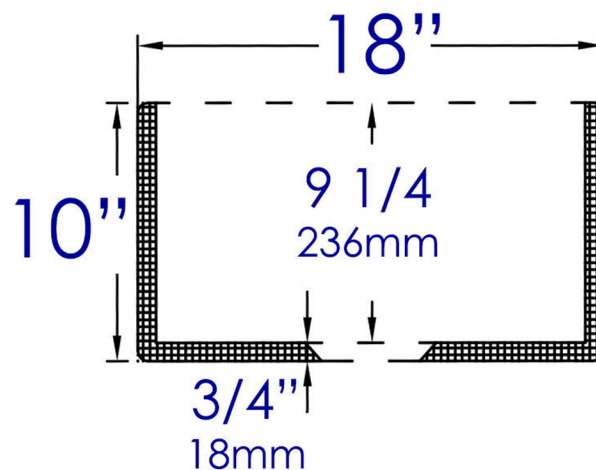

**ABF3318D**

Smooth Apron 33" x 18" Double Bowl  
Fireclay Farm Sink

Top view

Front View

Side View

**Note:** All product dimensions are approximate and should be verified on site prior to installation.  
Visit [www.ALFIbrand.com](http://www.ALFIbrand.com) for more information.