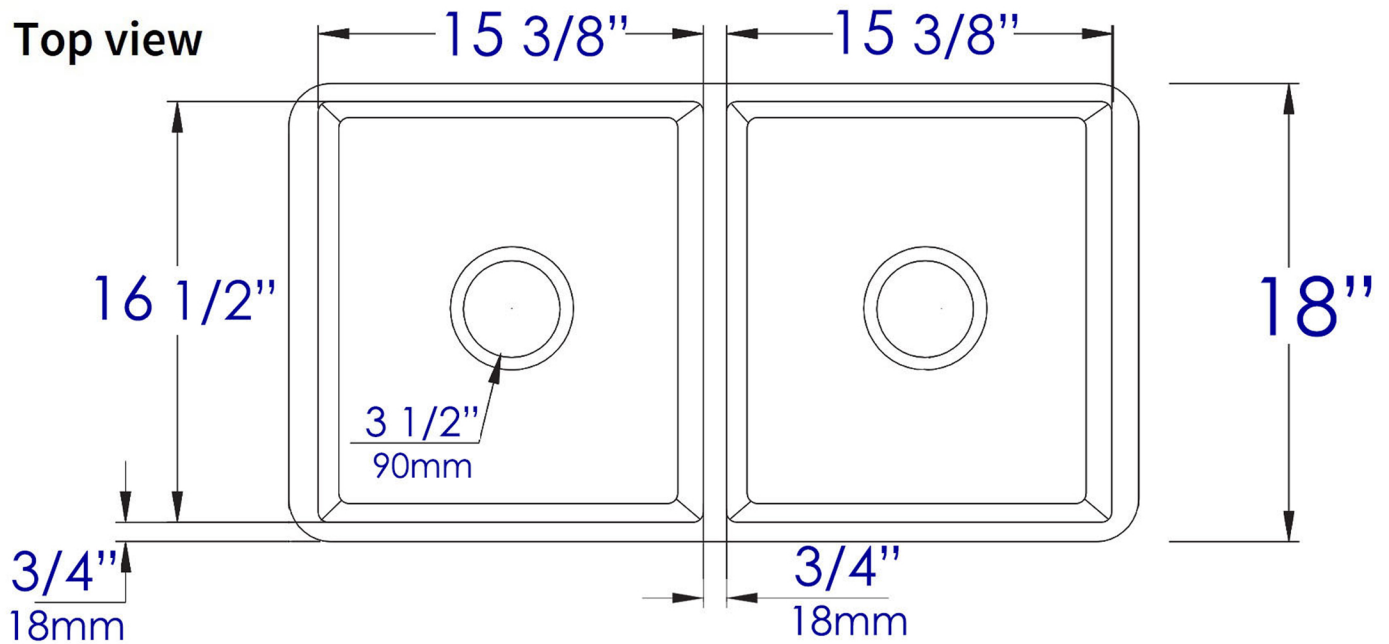

**ABF3318D**

Smooth Apron 33" x 18" Double Bowl  
Fireclay Farm Sink

Top view

Front View

Side View

**Note:** All product dimensions are approximate and should be verified on site prior to installation.  
Visit [www.ALFIbrand.com](http://www.ALFIbrand.com) for more information.