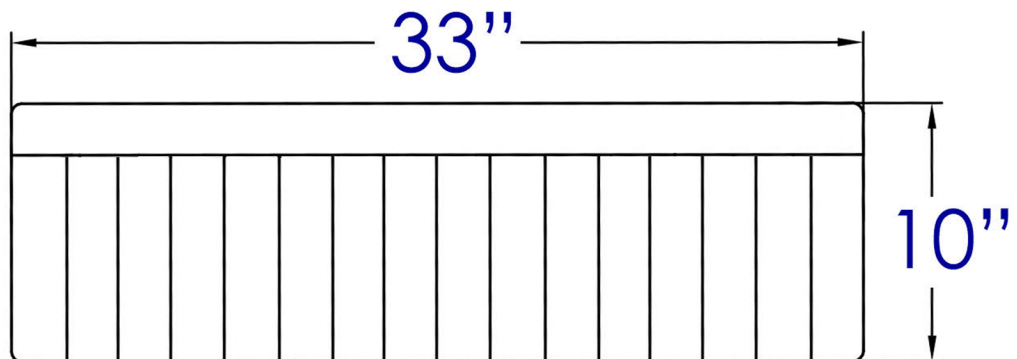

**ABF3318D**

Smooth Apron 33" x 18" Double Bowl  
Fireclay Farm Sink

Top view

Front View

Side View

**Note:** All product dimensions are approximate and should be verified on site prior to installation.  
Visit [www.ALFIbrand.com](http://www.ALFIbrand.com) for more information.