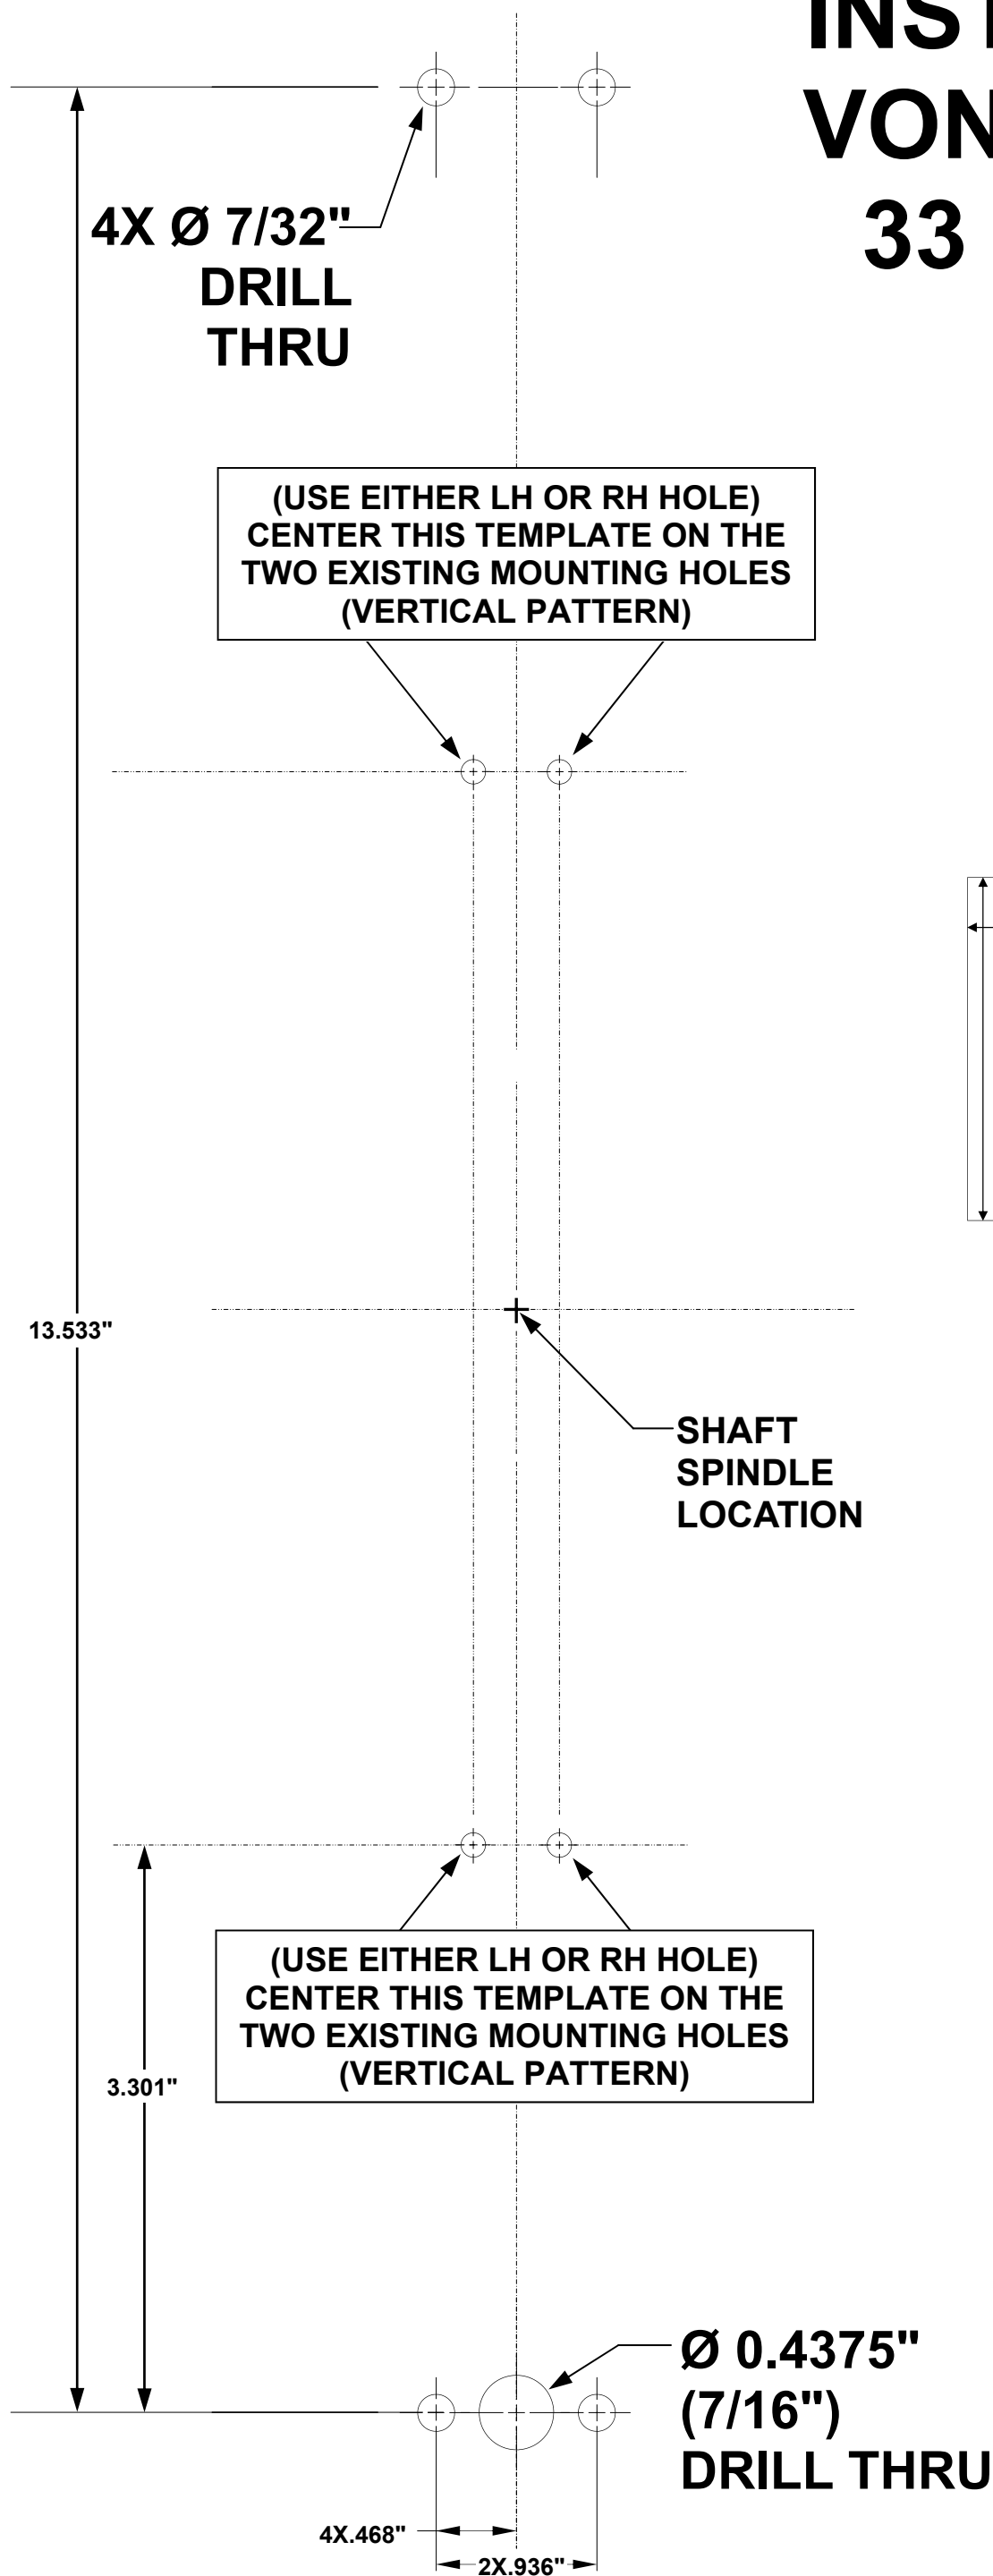

# INSTALLATION TEMPLATE

**DL1200ET  
DL1300ET  
PDL1300ET**

# USE TO INSTALL ON: VON DUPRIN 33 SERIES

**TOP**

**(USE EITHER LH OR RH HOLE)  
CENTER THIS TEMPLATE ON THE  
TWO EXISTING MOUNTING HOLES  
(VERTICAL PATTERN)**

**IMPORTANT**

ALWAYS SELECT PRINTING  
OPTIONS TO ENSURE THAT  
COPIES OF TEMPLATES ARE  
PRODUCED **WITHOUT** SIZE  
ADJUSTMENTS.

AFTER PRINTING, VERIFY  
THE DIMENSIONS OF THIS  
BOX ARE 2.000 X 2.000  
INCHES ± 0.010.

**SHAFT  
SPINDLE  
LOCATION**

**(USE EITHER LH OR RH HOLE)  
CENTER THIS TEMPLATE ON THE  
TWO EXISTING MOUNTING HOLES  
(VERTICAL PATTERN)**

**Ø 0.4375"  
(7/16")  
DRILL THRU**

**4X.468"  
2X.936"**