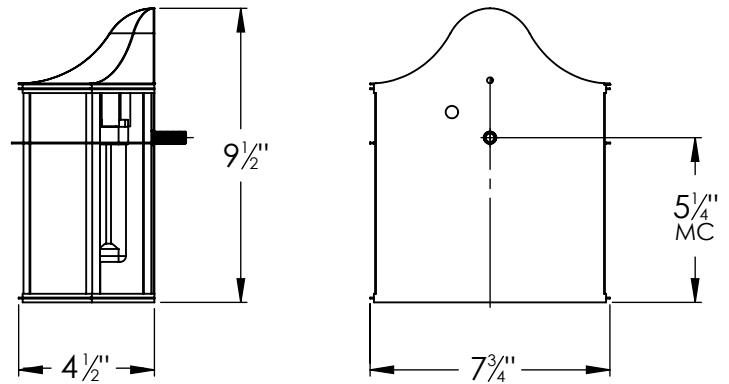

subject to change without notice.

LOCATION		DATE
PREPARED BY		QUANTITY
COMMENTS		FIXTURE TYPE
CATALOG NUMBER		

MC - Mounting Center

Ordering Information:

Black with Photocell	LED	Source Lumens	CCT	H	W	D
BSSW0810700L50BKPC-50	9W	700	5000K	9-1/2"	7-3/4"	4-1/2"