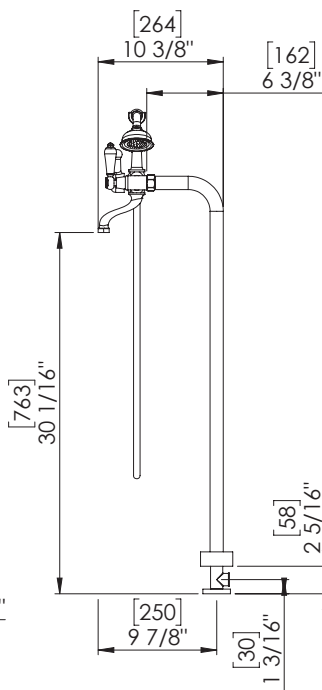

## Classic bathtub faucet *Robinet de baignoire classique*

Pillars mount  
Montage sur piliers

Wall mount  
Montage mural

- Chrome finish
- Brass component
- High quality ceramic cartridge
- Handheld shower
- Floor or wall mount installation
- Mounting hardware
- Residential and indoor use only
- CUPC certified
- Made in China