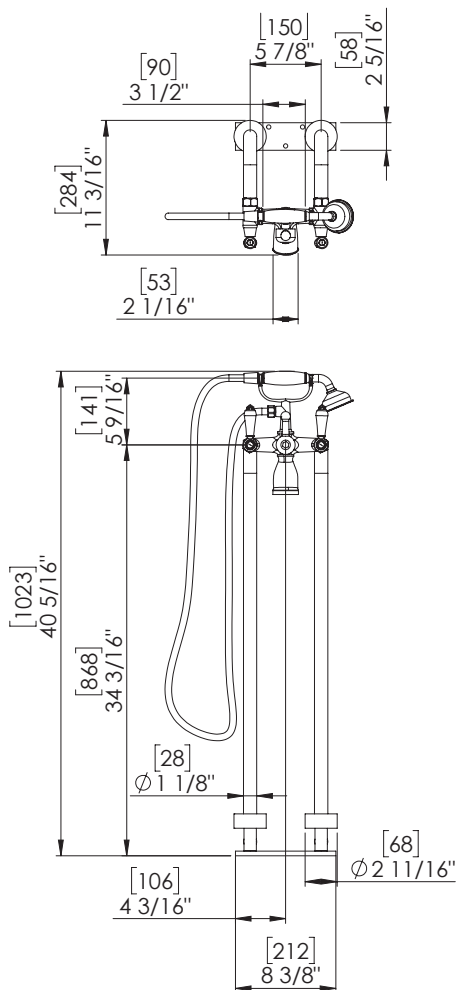

## Classic bathtub faucet *Robinet de baignoire classique*

Pillars mount  
Montage sur piliers

Wall mount  
Montage mural

- Chrome finish
- Brass component
- High quality ceramic cartridge
- Handheld shower
- Floor or wall mount installation
- Mounting hardware
- Residential and indoor use only
- CUPC certified
- Made in China