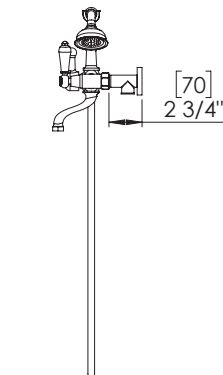

## Classic bathtub faucet *Robinet de baignoire classique*

Pillars mount  
Montage sur piliers

Wall mount  
Montage mural

- Chrome finish
- Brass component
- High quality ceramic cartridge
- Handheld shower
- Floor or wall mount installation
- Mounting hardware
- Residential and indoor use only
- CUPC certified
- Made in China