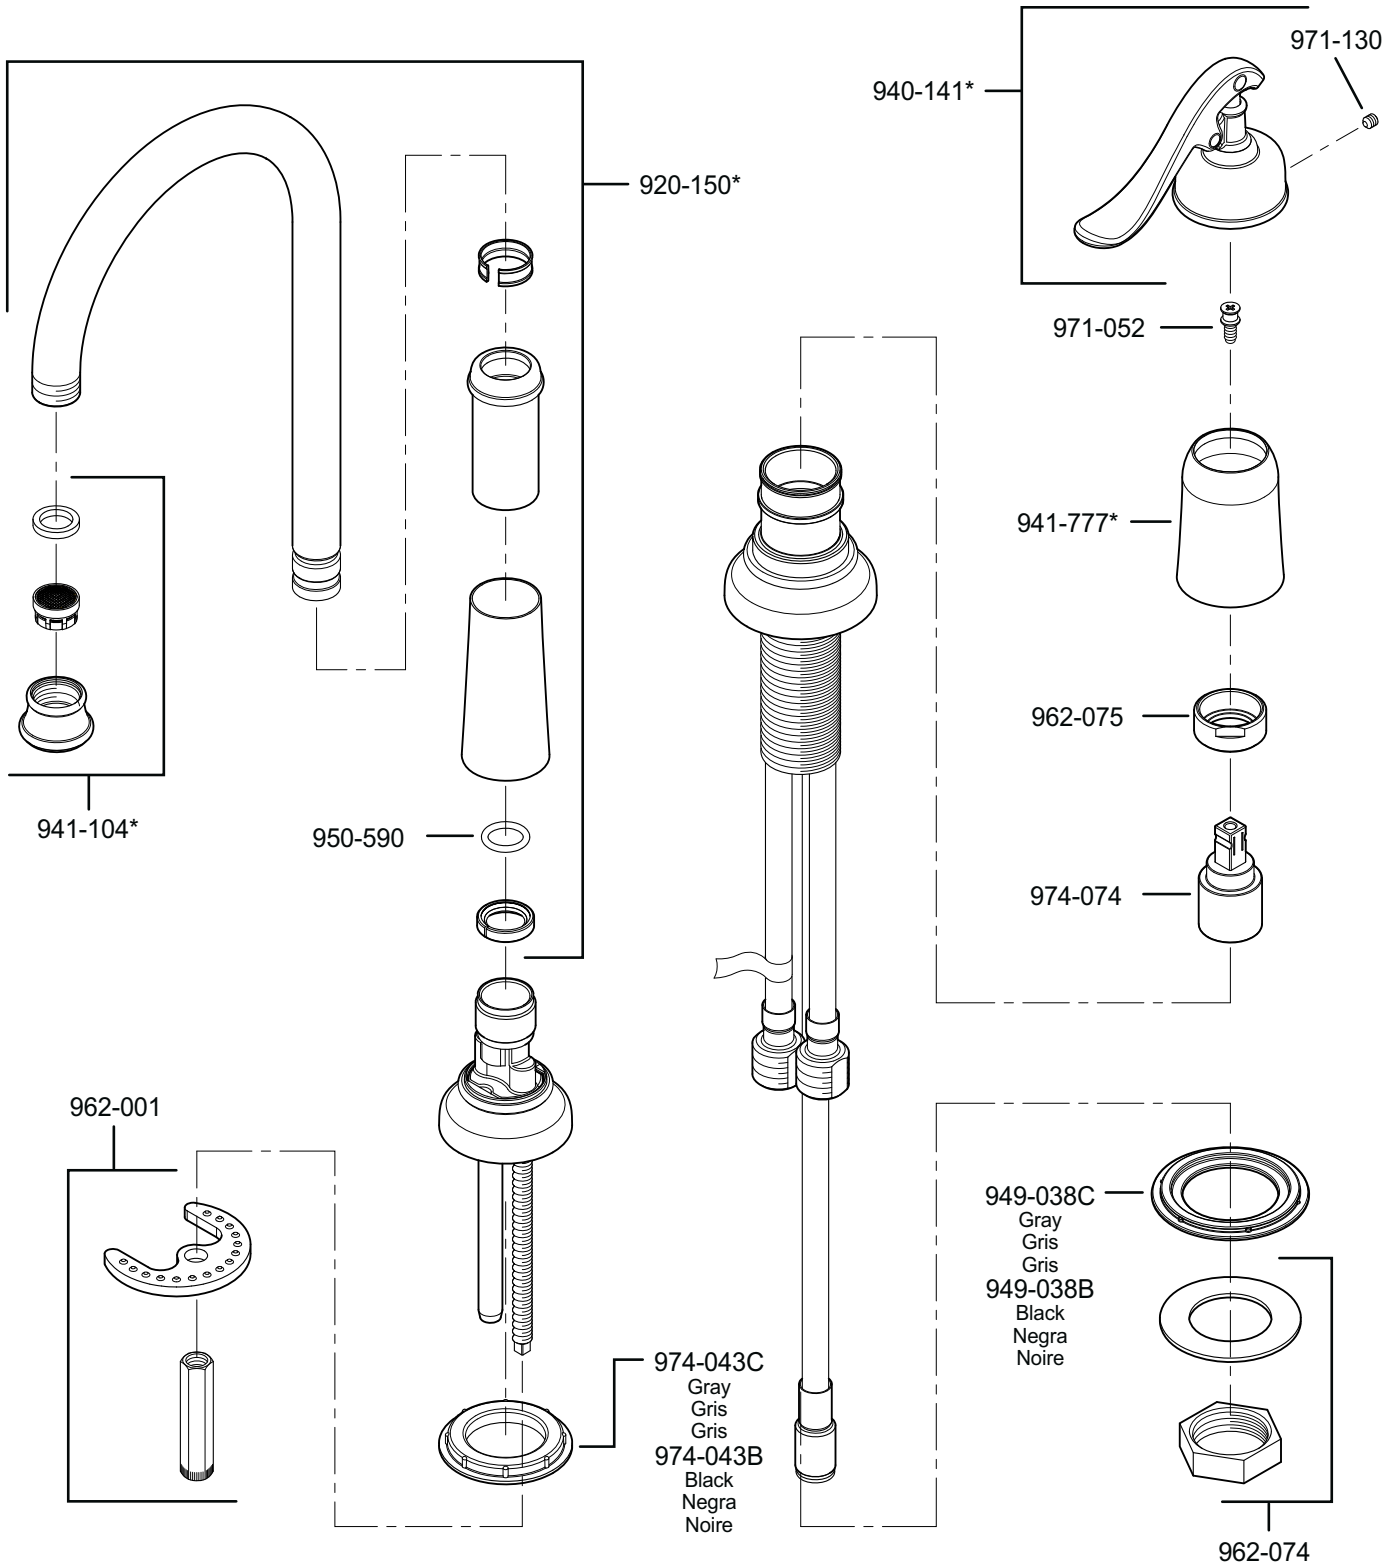

# PARTS EXPLOSION

## 72 Series Ashfield® Bar/Kitchen Island Faucet

**FINISHES \*** Indicates Finish

- |                       |                   |                      |
|-----------------------|-------------------|----------------------|
| A Polished Chrome     | M Almond          | U Rustic Bronze      |
| B Black               | N Antique Bronze  | V PVD Polished Brass |
| E Rustic Pewter       | P Polished Brass  | W White              |
| D PVD Polished Nickel | Q Satin Brass     | Y Tuscan Bronze      |
| J PVD Brushed Nickel  | R Copper          | Z Oil-Rubbed Bronze  |
| K Satin Nickel        | S Stainless Steel |                      |
| L Satin Stainless     | T Biscuit         |                      |