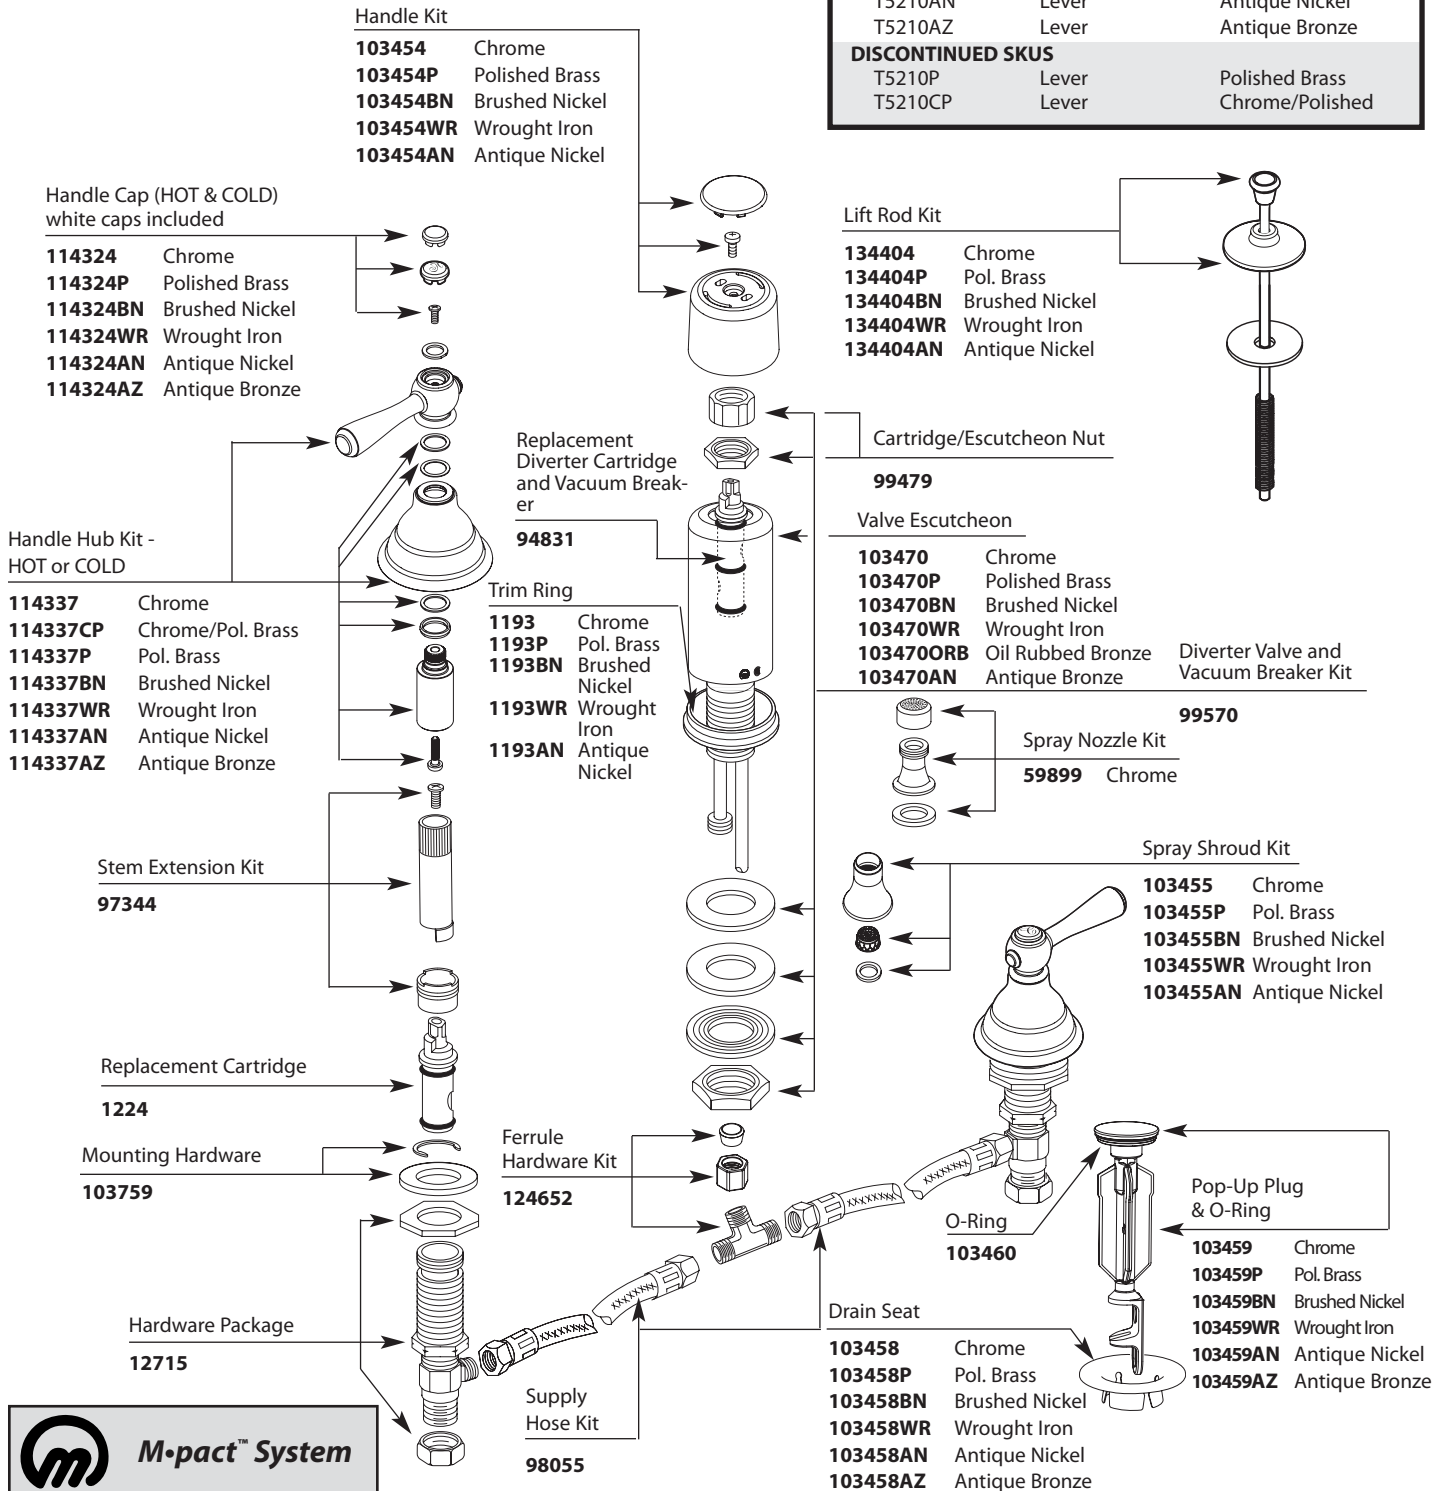

Buy it for looks. Buy it for life.®

■ Order by Part Number

# Illustrated Parts

KINGSLEY™ Two-Handle Bidet		
MODEL	HANDLE	FINISH
T5210	Lever	Chrome
T5210ORB	Lever	Oil Rubbed Bronze
T5210BN	Lever	Brushed Nickel
T5210WR	Lever	Wrought Iron
T5210AN	Lever	Antique Nickel
T5210AZ	Lever	Antique Bronze
DISCONTINUED SKUS		
T5210P	Lever	Polished Brass
T5210CP	Lever	Chrome/Polished