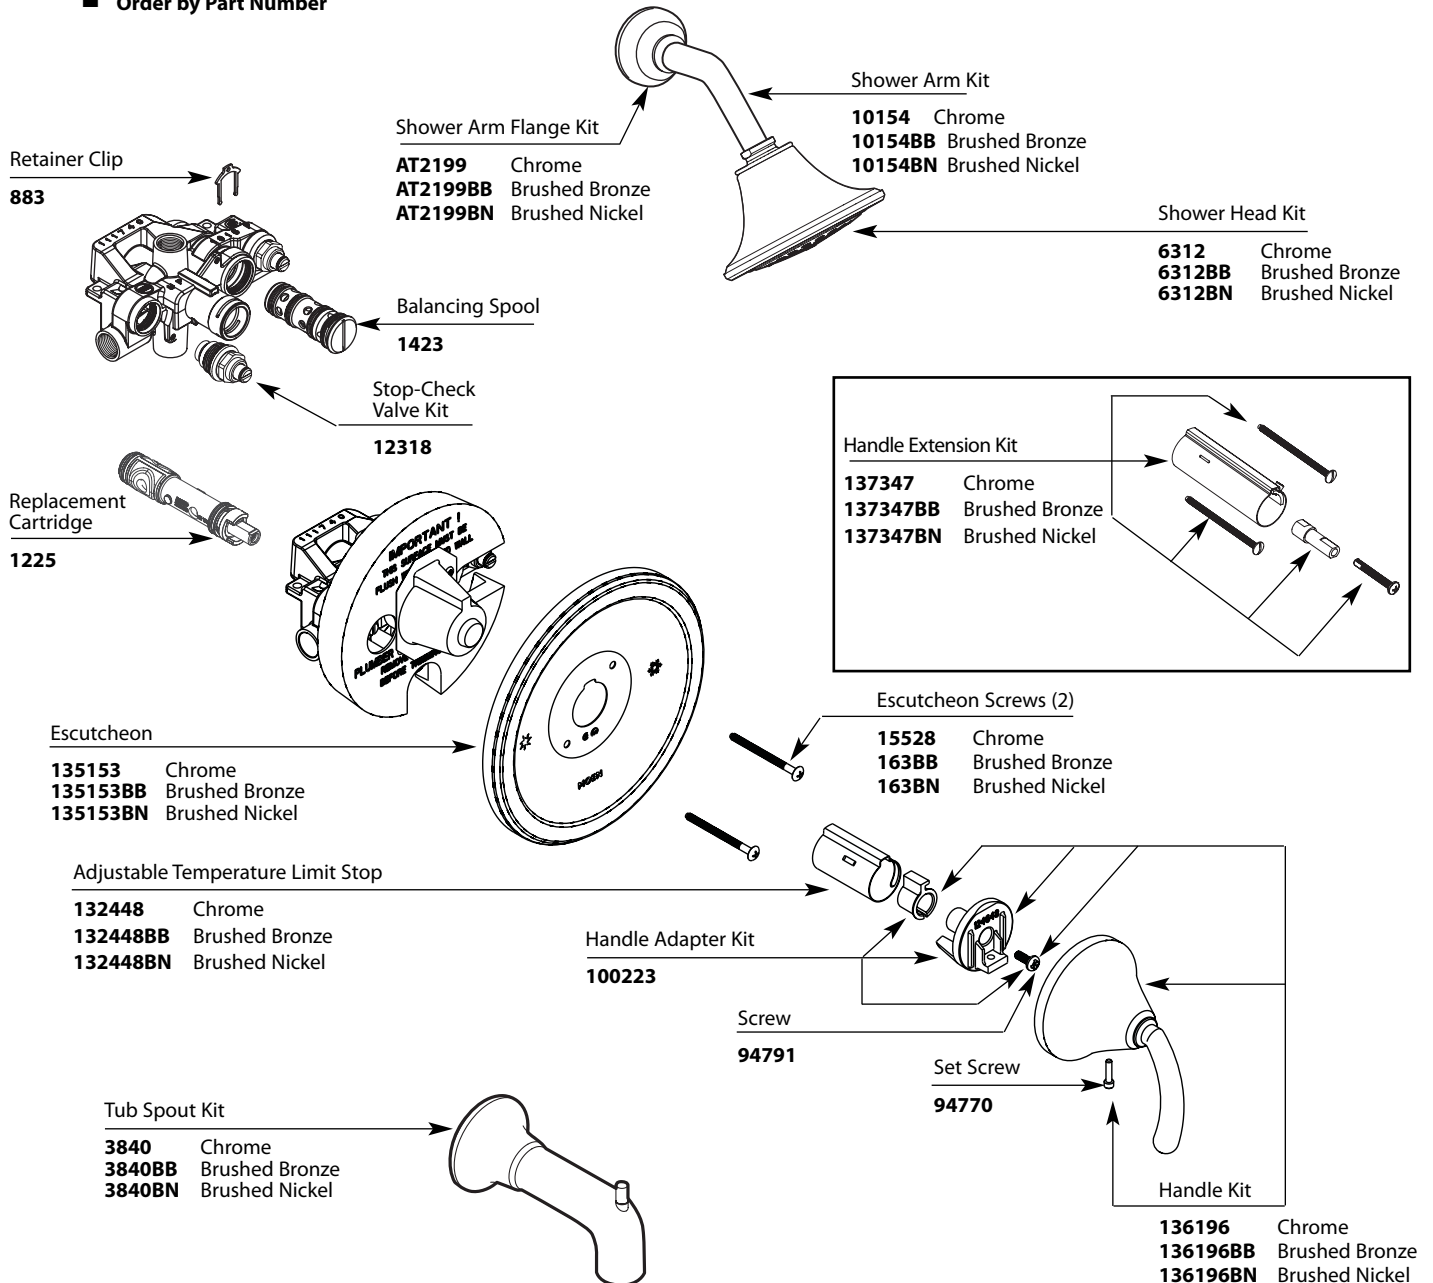

Buy it for looks. Buy it for life.®

Illustrated Parts

Valve Trim			Shower Only			Tub & Shower		
MODEL	HANDLE	FINISH	MODEL	HANDLE	FINISH	MODEL	HANDLE	FINISH
T2154	Lever	Chrome	T2155	Lever	Chrome	T2156	Lever	Chrome
T2154BB	Lever	Brushed Bronze	T2155BB	Lever	Brushed Bronze	T2156BB	Lever	Brushed Bronze
T2154BN	Lever	Brushed Nickel	T2155BN	Lever	Brushed Nickel	T2156BN	Lever	Brushed Nickel

■ Order by Part Number

TO ORDER PARTS CALL: 1-800-BUY-MOEN

www.moen.com