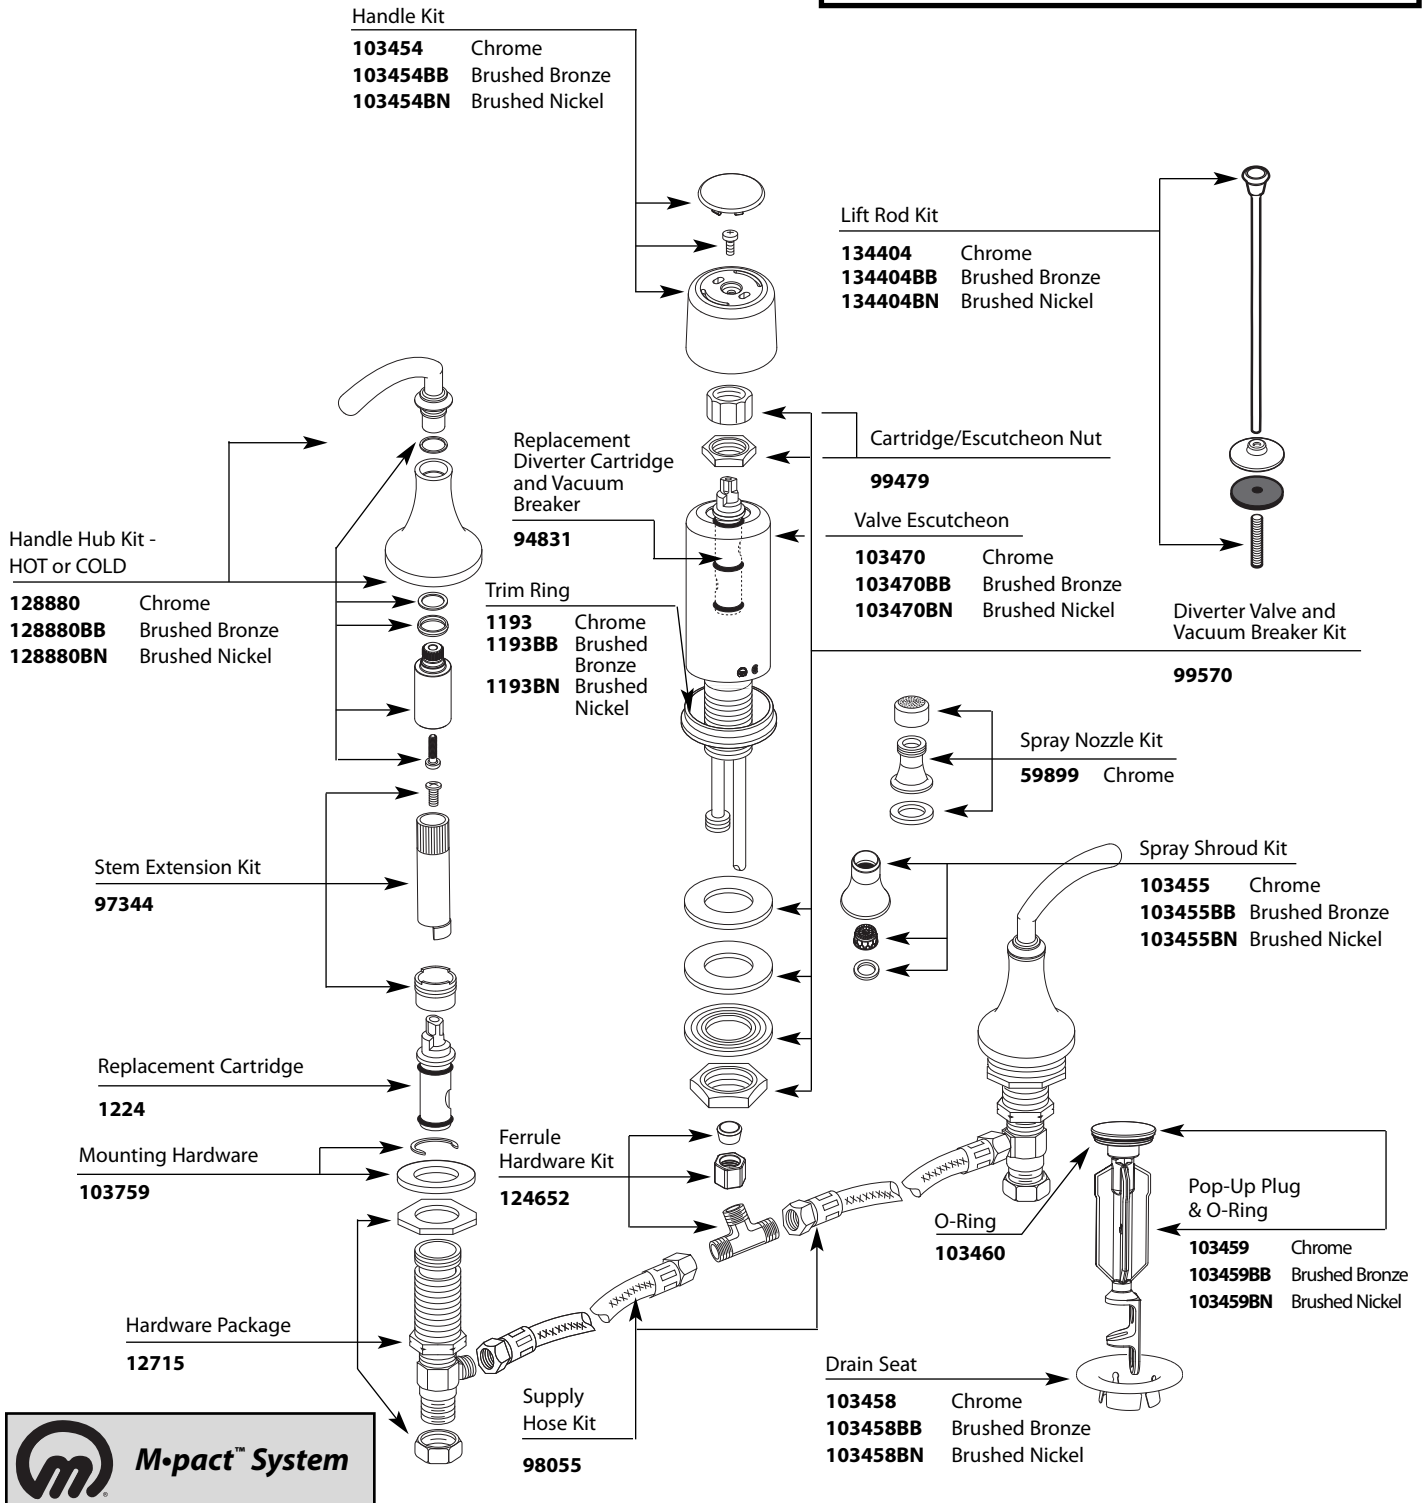

Buy it for looks. Buy it for life.®

■ Order by Part Number

# Illustrated Parts

ICON™ Two-Handle Bidet		
MODEL	HANDLE	FINISH
TS5215	Lever	Chrome
TS5215BB	Lever	Brushed Bronze
TS5215BN	Lever	Brushed Nickel

TO ORDER PARTS CALL: 1-800-BUY-MOEN

www.moen.com