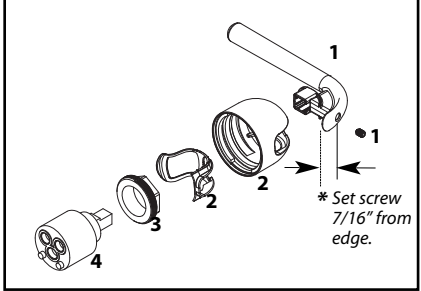

Buy it for looks. Buy it for life.®

Illustrated Parts

■ Order by Part Number

ASCENT™		
Single-Handle High Arc Pull Out Kitchen Faucet		
MODEL	TYPE	FINISH
S71708	Lever	Chrome
S71708CSL	Lever	Classic Stainless

HANDLE PLUG BUTTON PRIOR TO 1/2011

Plug Button Kit
137403

For Models Prior to 2/2009 Ceramic Cartridge Components

QUICK CONNECTION PRIOR TO 12/2009

Hose Adapter
136101

HOSE ADAPTER CLIP

Clip
152767

- 1** Handle Kit
140250 Chrome
140250CSL Classic Stainless
- 2** Dome
141797 Chrome
141797CSL Classic Stainless
- 3** Cartridge Nut
140998
- 4** Cartridge
4000