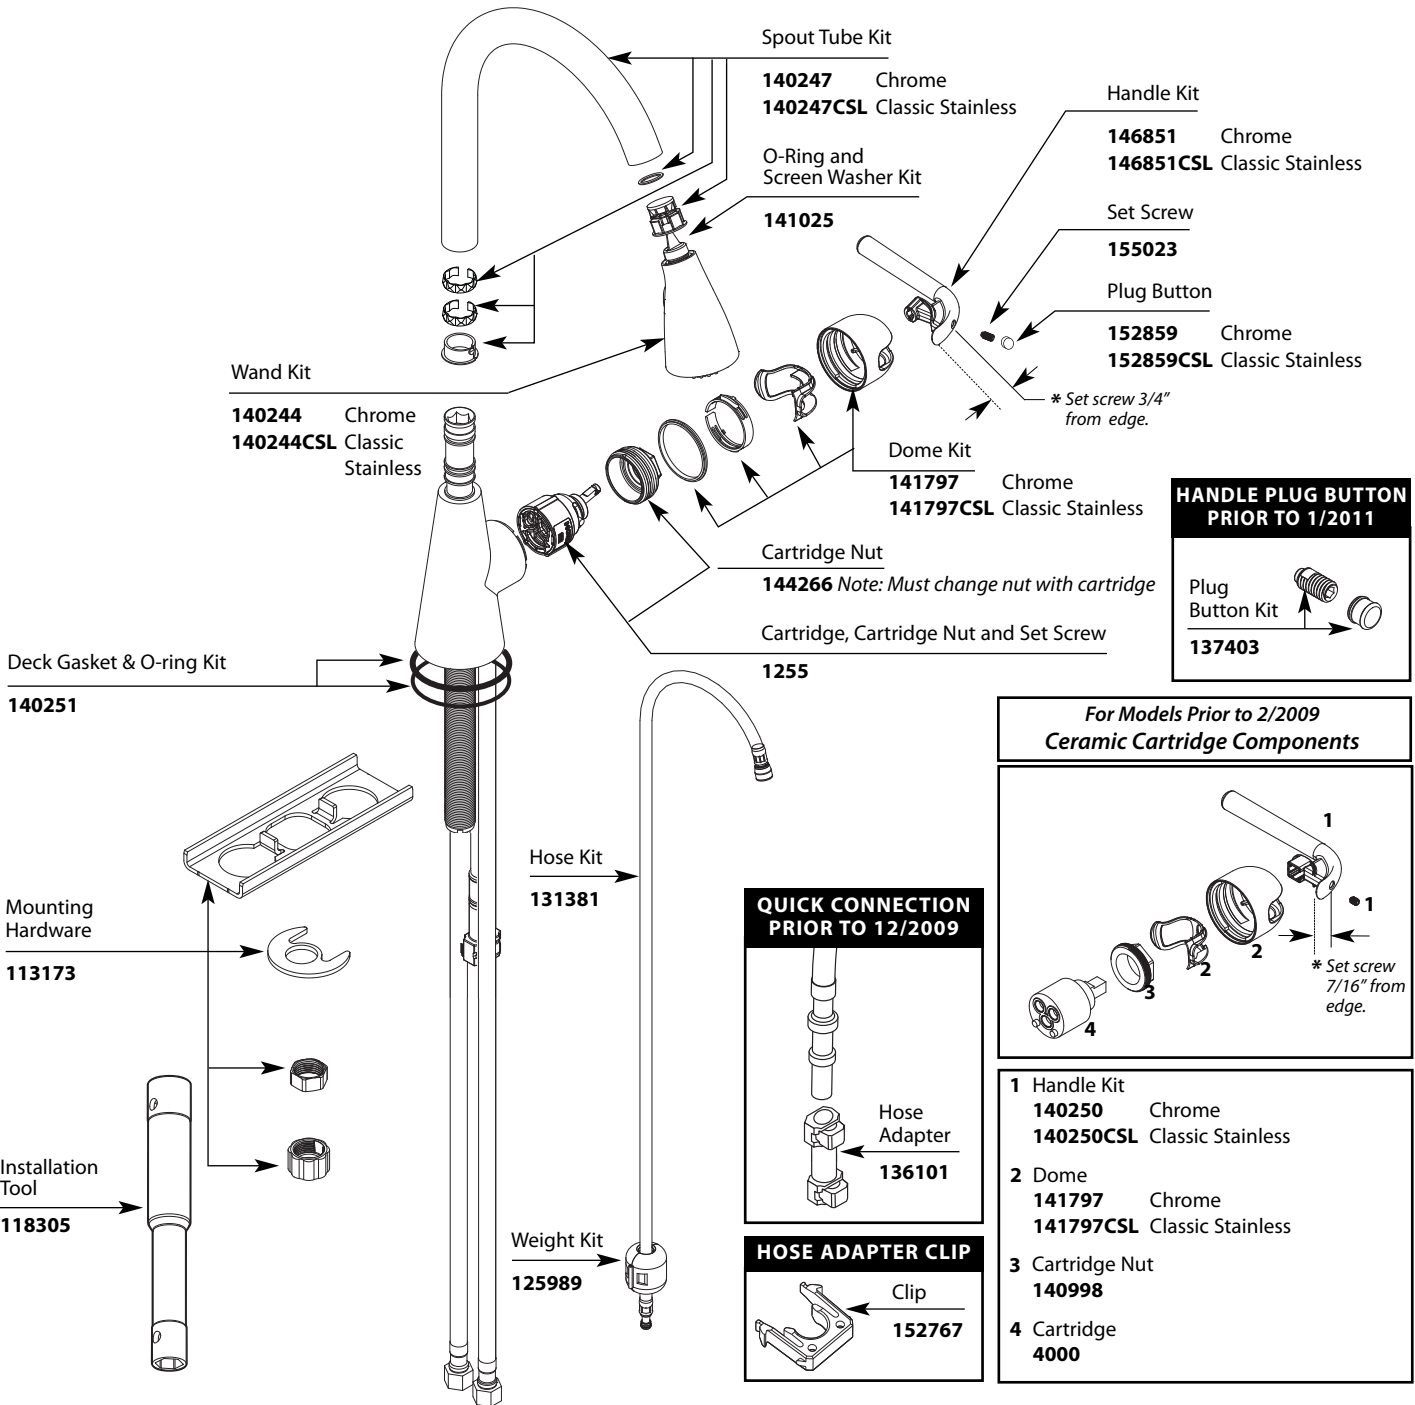

Buy it for looks. Buy it for life.®

Illustrated Parts

■ Order by Part Number

ASCENT™		
Single-Handle High Arc Pull Out Kitchen Faucet		
MODEL	TYPE	FINISH
S71708	Lever	Chrome
S71708CSL	Lever	Classic Stainless

HANDLE PLUG BUTTON PRIOR TO 1/2011

Plug Button Kit
137403

For Models Prior to 2/2009 Ceramic Cartridge Components

QUICK CONNECTION PRIOR TO 12/2009

Hose Adapter
136101

HOSE ADAPTER CLIP

Clip
152767

- 1** Handle Kit
140250 Chrome
140250CSL Classic Stainless
- 2** Dome
141797 Chrome
141797CSL Classic Stainless
- 3** Cartridge Nut
140998
- 4** Cartridge
4000