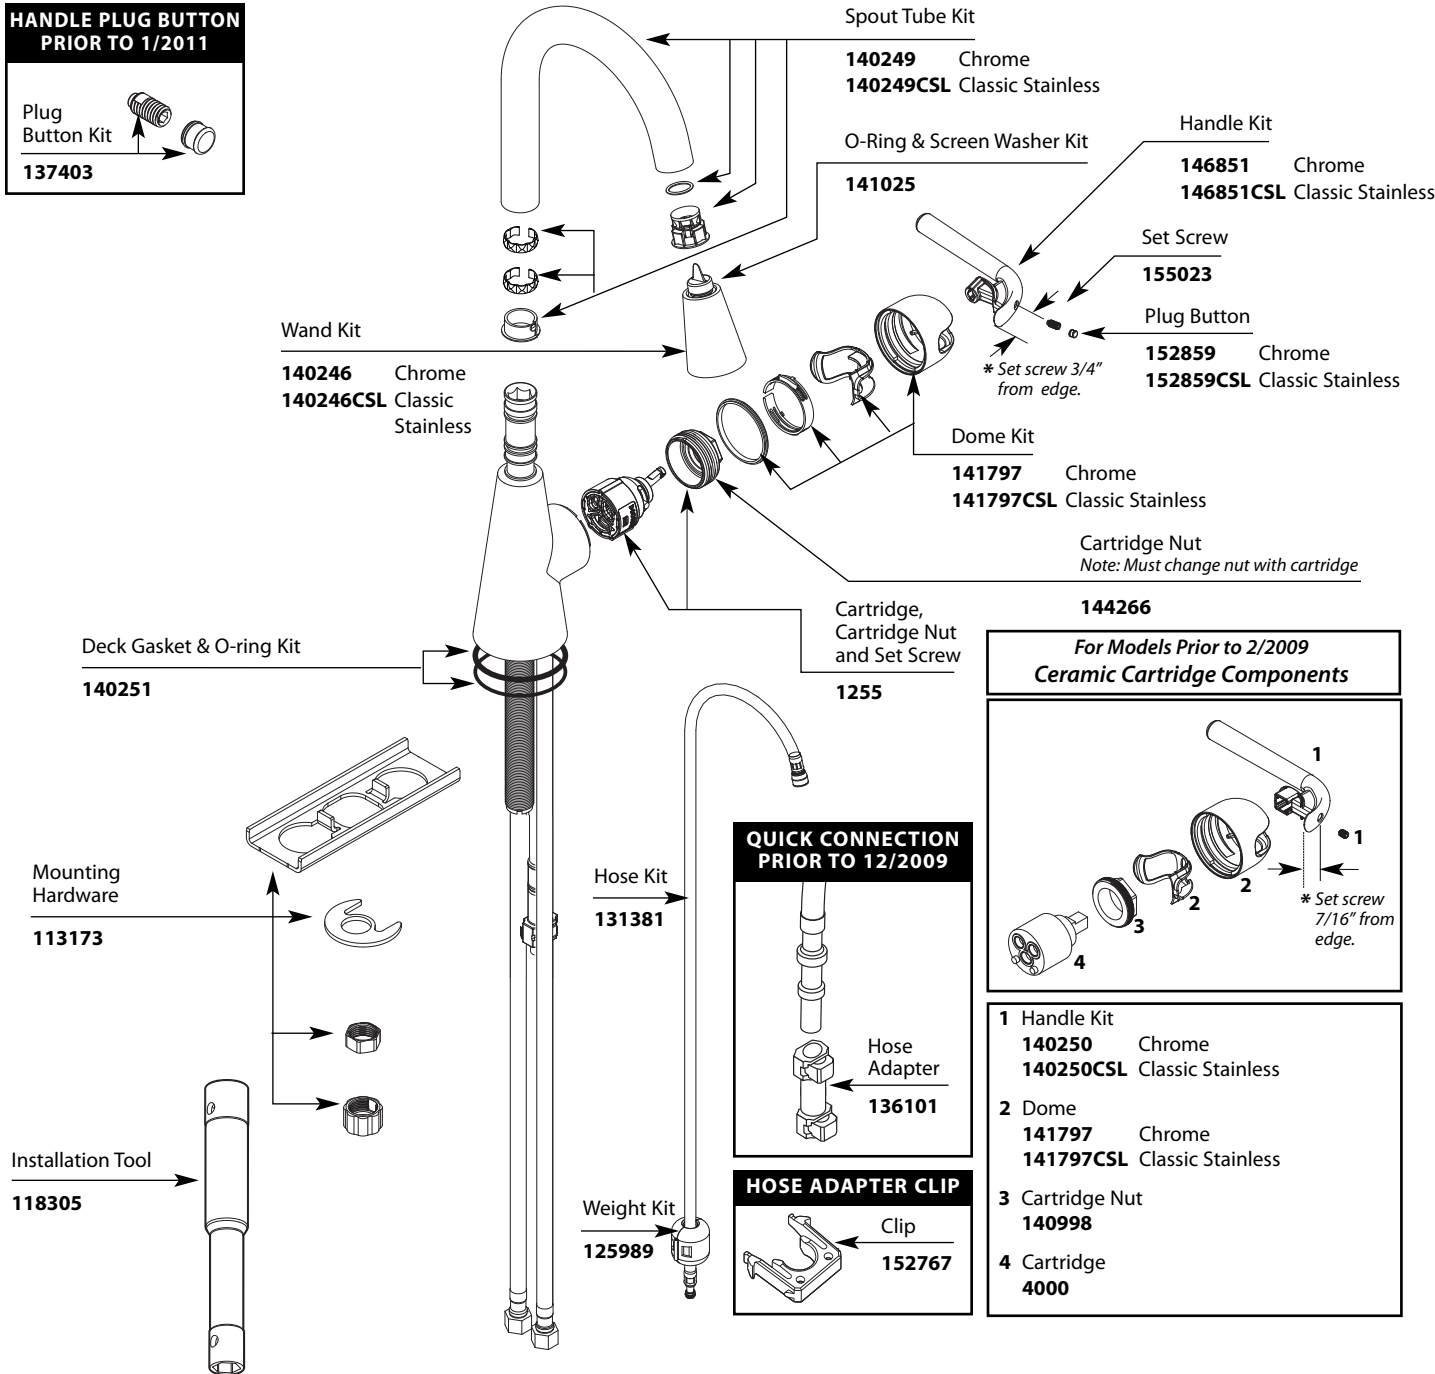

Buy it for looks. Buy it for life.®

Illustrated Parts

■ Order by Part Number

ASCENT™		
Single-Handle High Arc Pull Out Bar/Prep Faucet		
MODEL	TYPE	FINISH
S61708	Lever	Chrome
S61708CSL	Lever	Classic Stainless

**HANDLE PLUG BUTTON
PRIOR TO 1/2011**

Plug Button Kit
137403

**For Models Prior to 2/2009
Ceramic Cartridge Components**

1 Handle Kit
140250 Chrome
140250CSL Classic Stainless

2 Dome
141797 Chrome
141797CSL Classic Stainless

3 Cartridge Nut
140998

4 Cartridge
4000

** Set screw 7/16" from edge.*

1 Handle Kit
140250 Chrome
140250CSL Classic Stainless

2 Dome
141797 Chrome
141797CSL Classic Stainless

3 Cartridge Nut
140998

4 Cartridge
4000