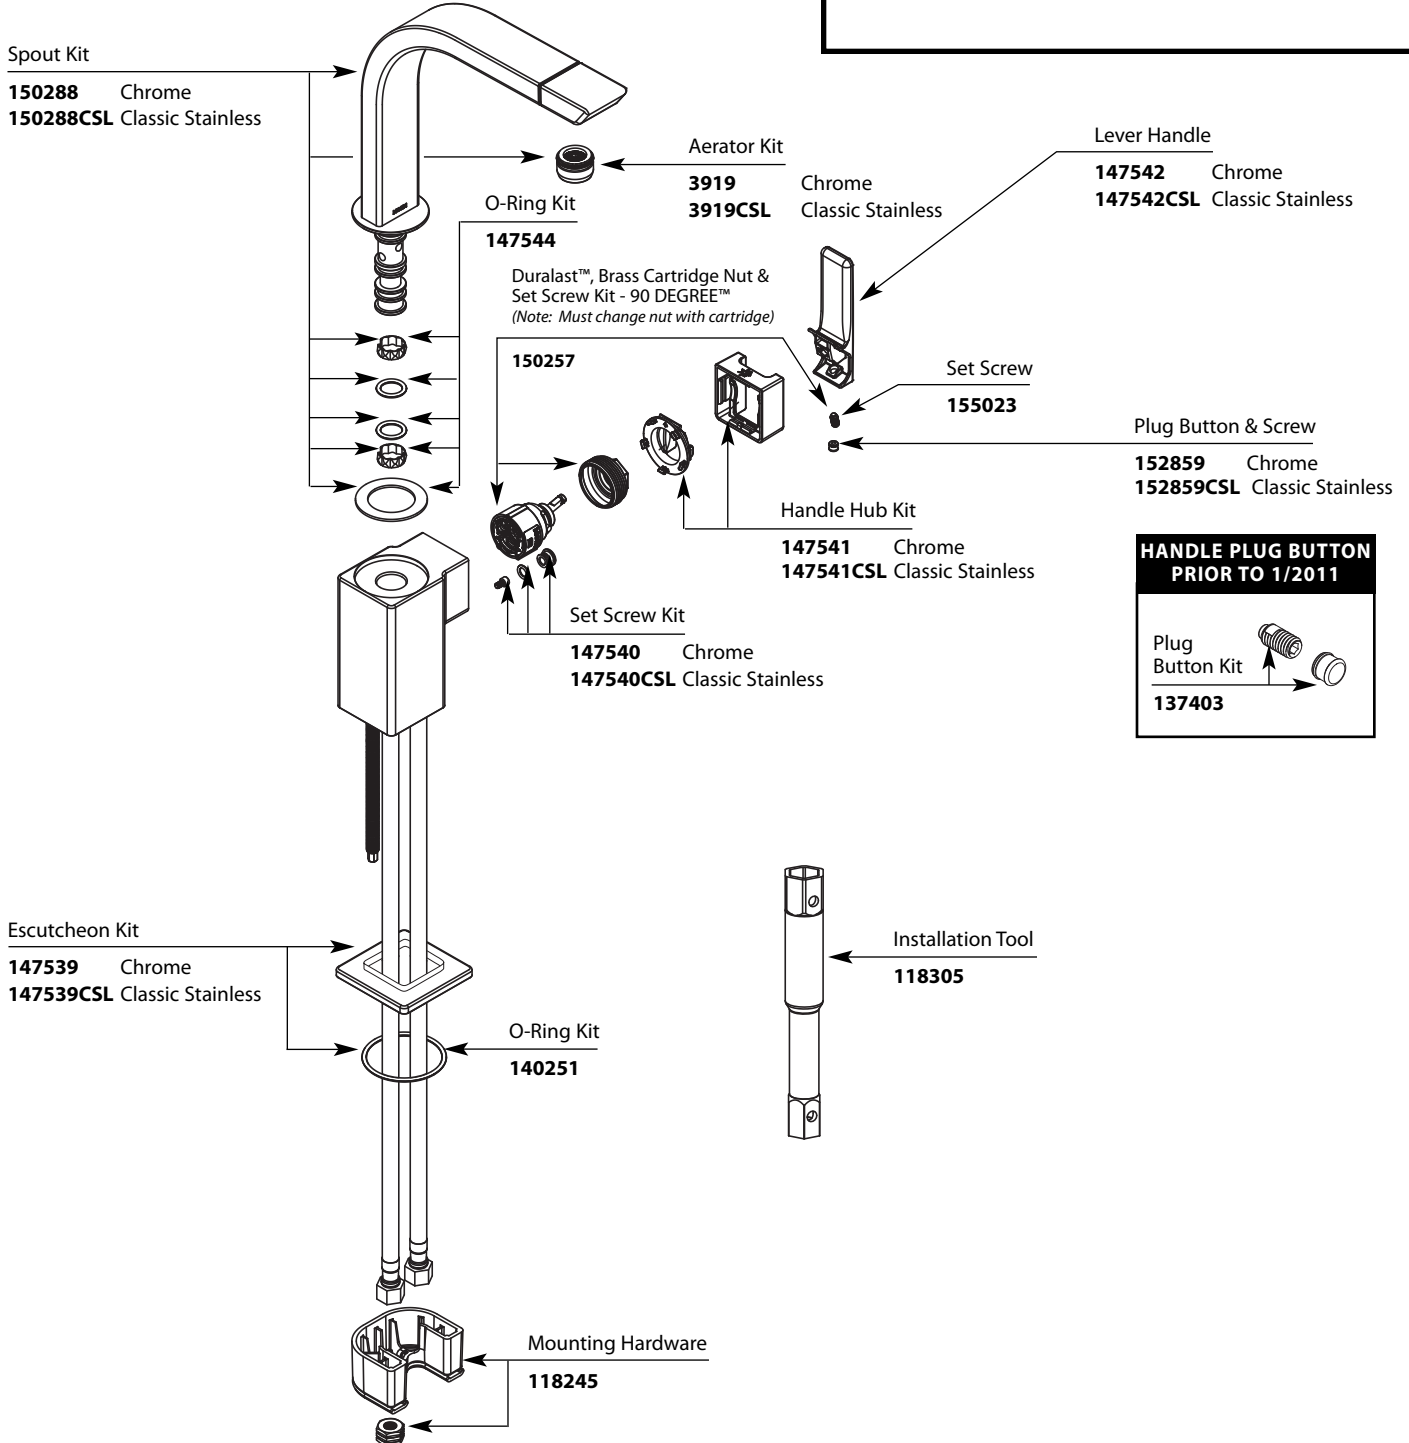

Buy it for looks. Buy it for life.®

Illustrated Parts

■ Order by Part Number

90 DEGREE™ Single-Handle High Arc Bar/Prep Faucet		
MODEL	HANDLE	FINISH
S5170	Lever	Chrome
S5170CSL	Lever	Classic Stainless

**HANDLE PLUG BUTTON
PRIOR TO 1/2011**

Plug Button Kit
137403