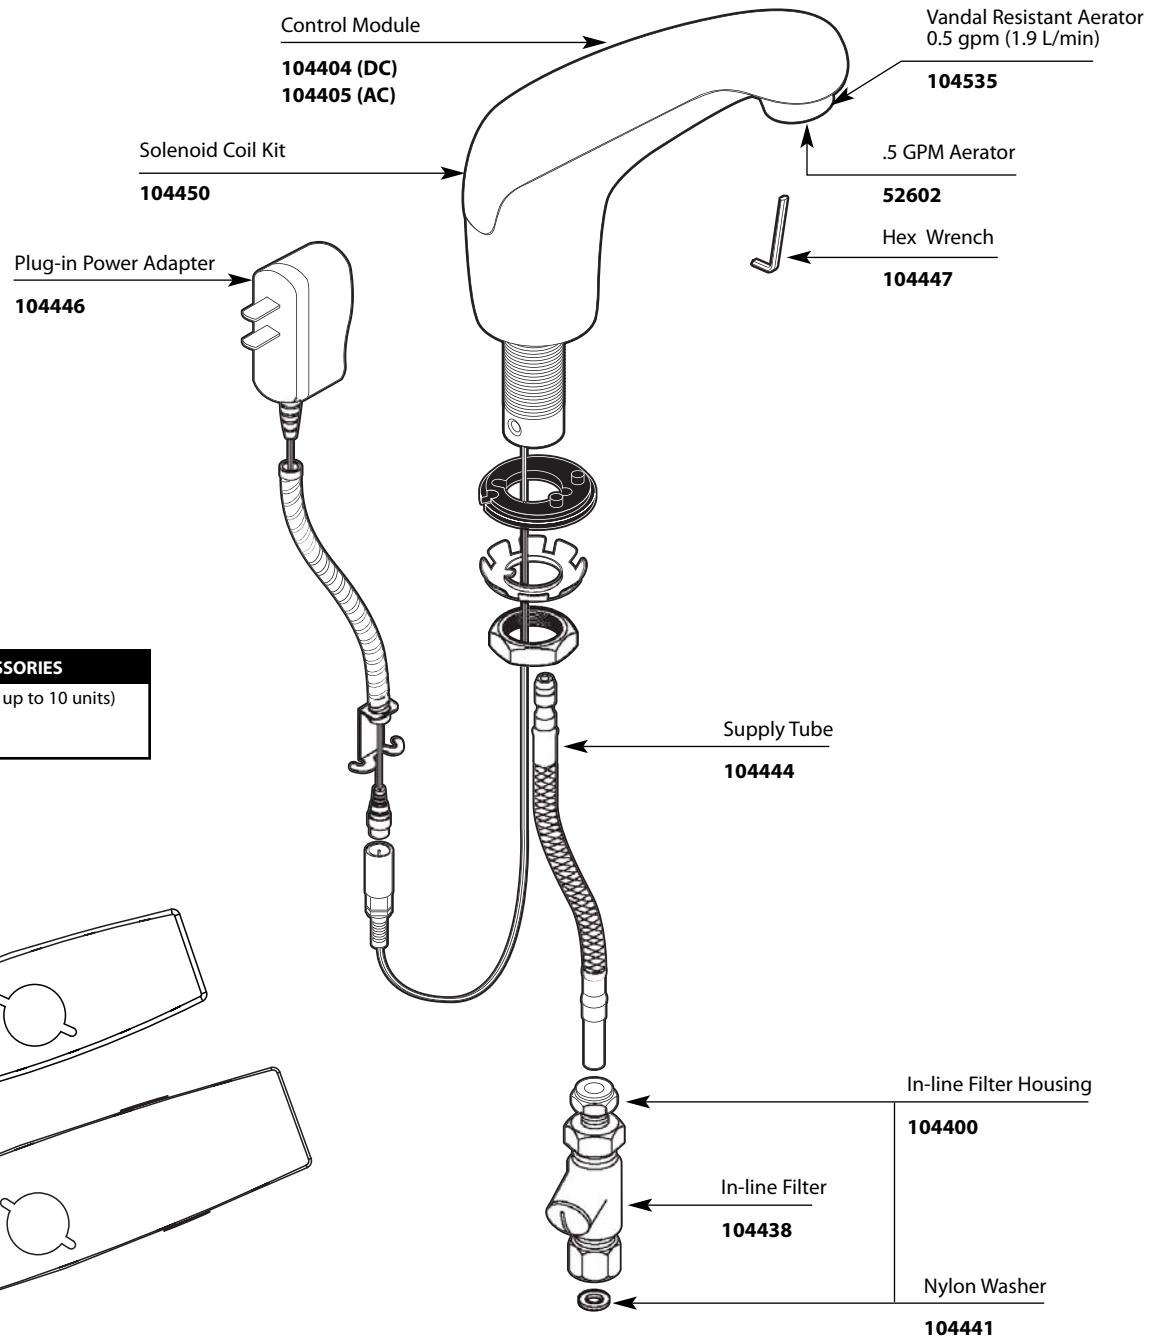

■ Order by Part Number

Electronic Non-Mixing Faucet		
MODEL		FINISH
8305 (DC)		Chrome
8306 (AC)		Chrome
Options		
104428	4" Deck Plate	Chrome
104448	8" Deck Plate	Chrome

OPTIONAL ACCESSORIES
Multi-Unit Adapter (powers up to 10 units)
104408

4" Deck Plate (optional)

104428

8" Deck Plate (optional)

104448