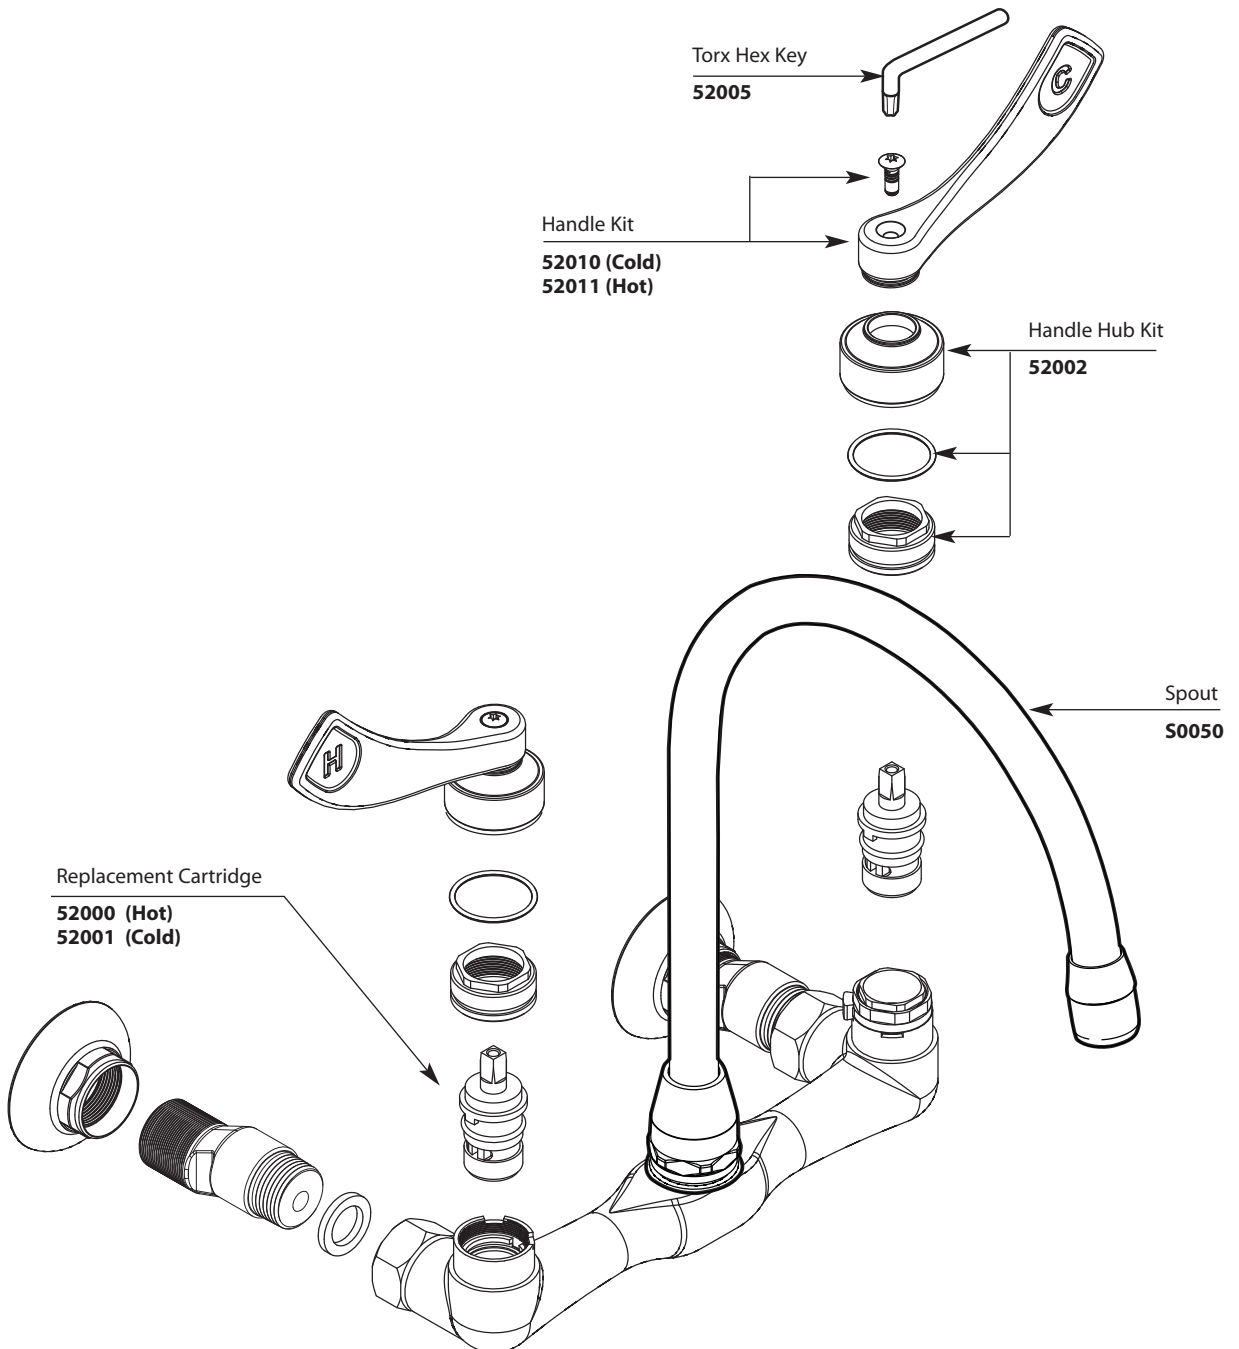

Illustrated Parts

■ Order by Part Number

*There is more than 1 version of this model.
Page down to identify the version you have.*

For Models After 3/2011

Two-Handle Wall Mount Faucet		
MODEL	HANDLE	FINISH
8126	Lever style w/spout	Chrome

■ Order by Part Number

Two-Handle Wall Mount Faucet		
<u>MODEL</u>	<u>HANDLE</u>	<u>FINISH</u>
8126	4" Wrist Blade w/spout	Chrome