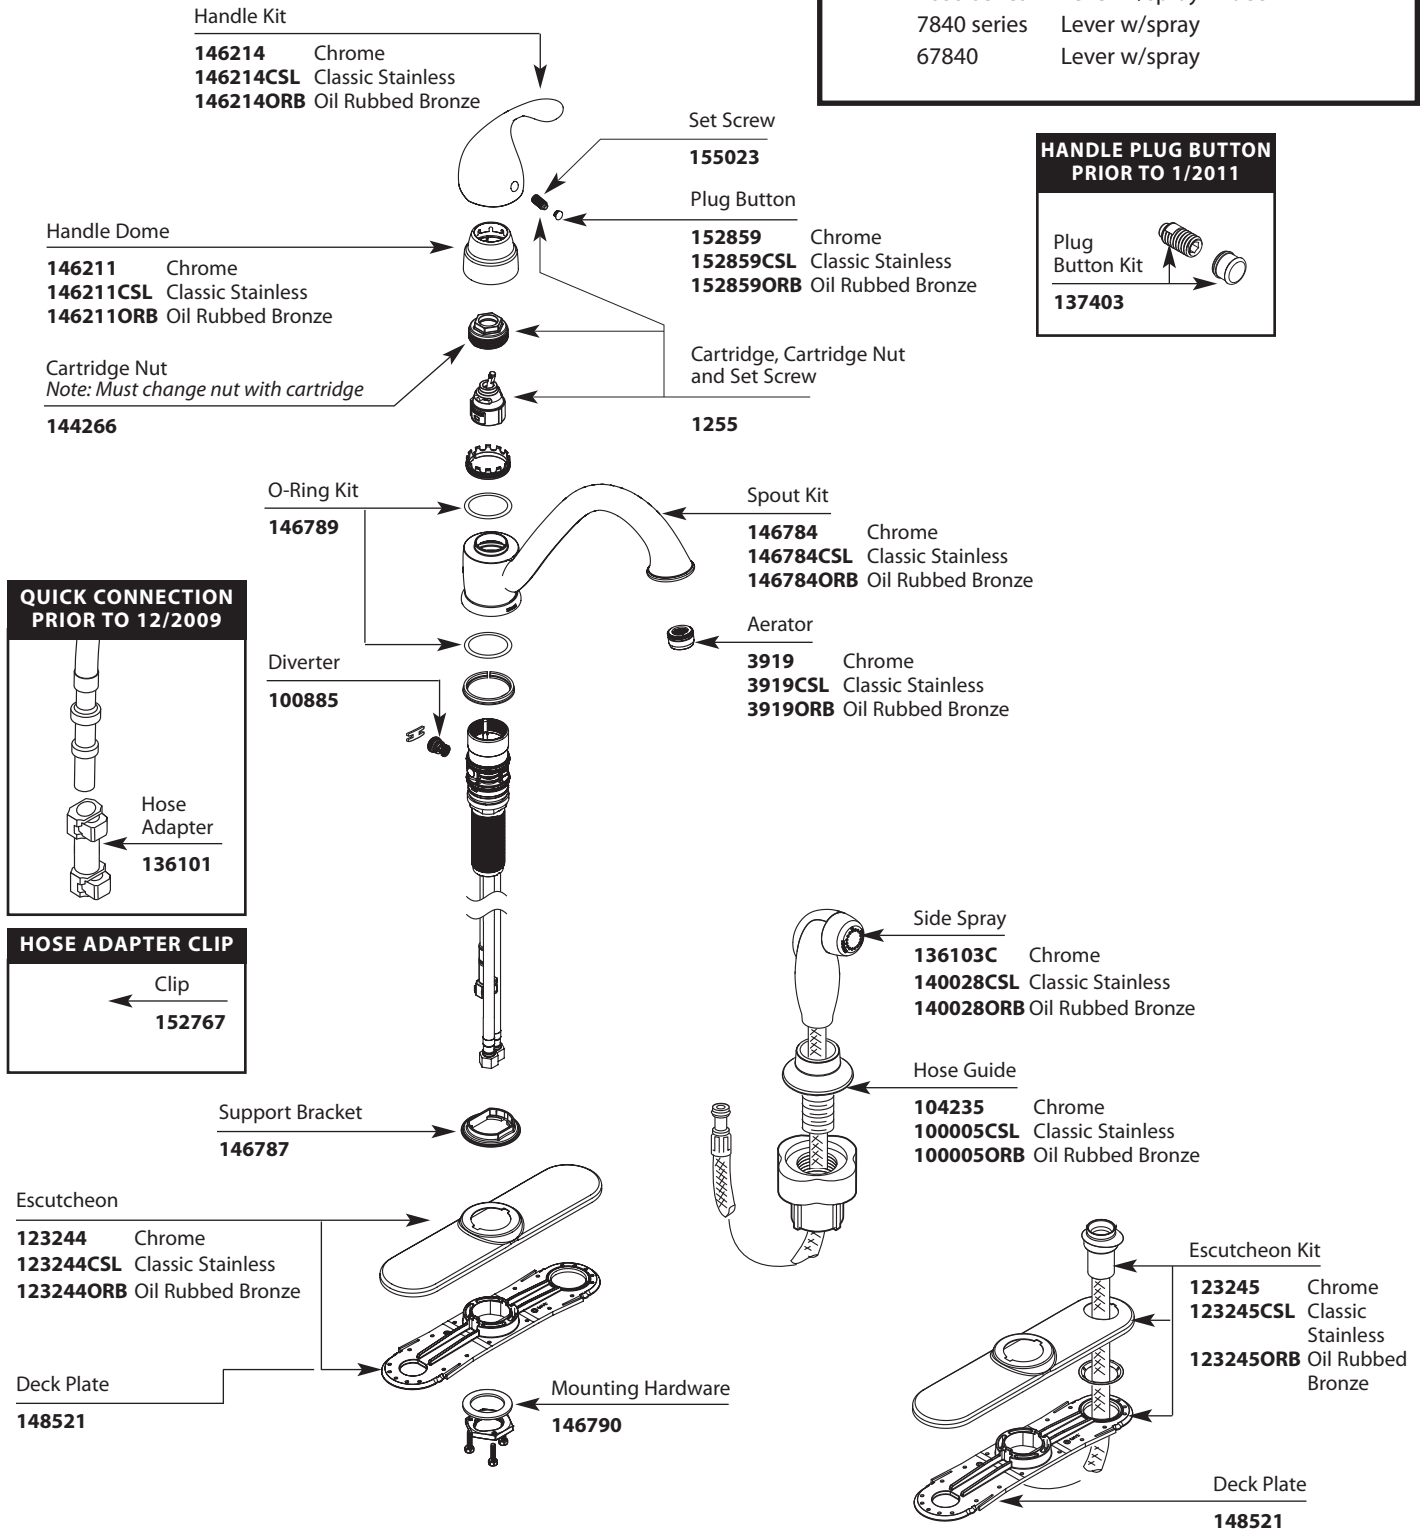

Buy it for looks. Buy it for life.®

Order by Part Number

*There is more than 1 version of this model.
Page down to identify the version you have.*

Illustrated Parts

CAMERIST™ Single-Handle Kitchen Faucet

MODEL	TYPE
7825 series	Lever
7835 series	Lever w/spray in deck
7840 series	Lever w/spray
67840	Lever w/spray

**HANDLE PLUG BUTTON
PRIOR TO 1/2011**

Buy it for looks. Buy it for life.®

■ Order by Part Number

Illustrated Parts

CAMERIST™ Single-Handle Kitchen Faucet

MODEL	TYPE
7825 series	Lever
7835 series	Lever w/spray in deck
7840 series	Lever w/spray
67840	Lever w/spray