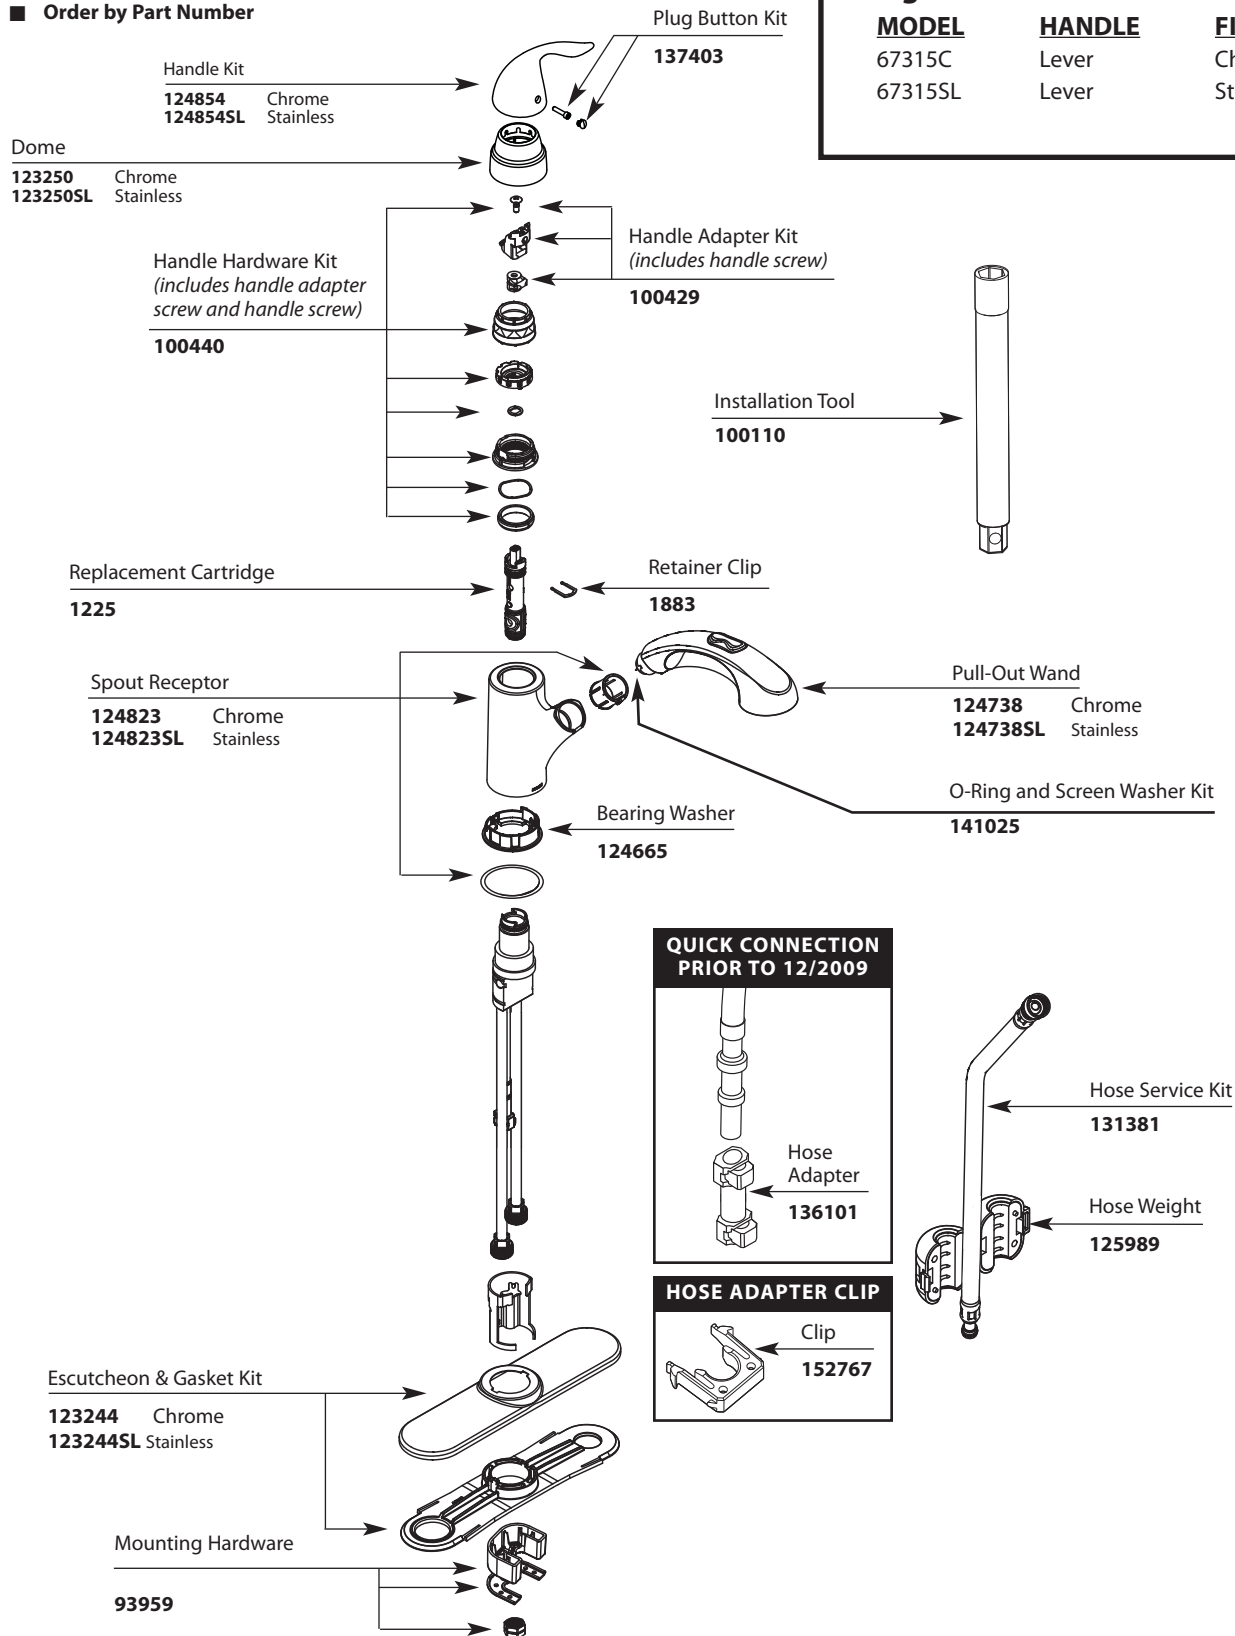

Buy it for looks. Buy it for life.®

There is more than 1 version of this model.  
Page down to identify the version you have.

■ Order by Part Number

# Illustrated Parts

Integra® Single Control Kitchen Pullout Faucet		
MODEL	HANDLE	FINISH
67315C	Lever	Chrome
67315SL	Lever	Stainless

Buy it for looks. Buy it for life.®

■ Order by Part Number

\* Models before 3/07

# Illustrated Parts

## Integra® Single Control Kitchen Pullout Faucet

MODEL	HANDLE	FINISH
67315	Lever	Chrome/Glacier
67315C	Lever	Chrome
67315BC	Lever	Brushed Chrome