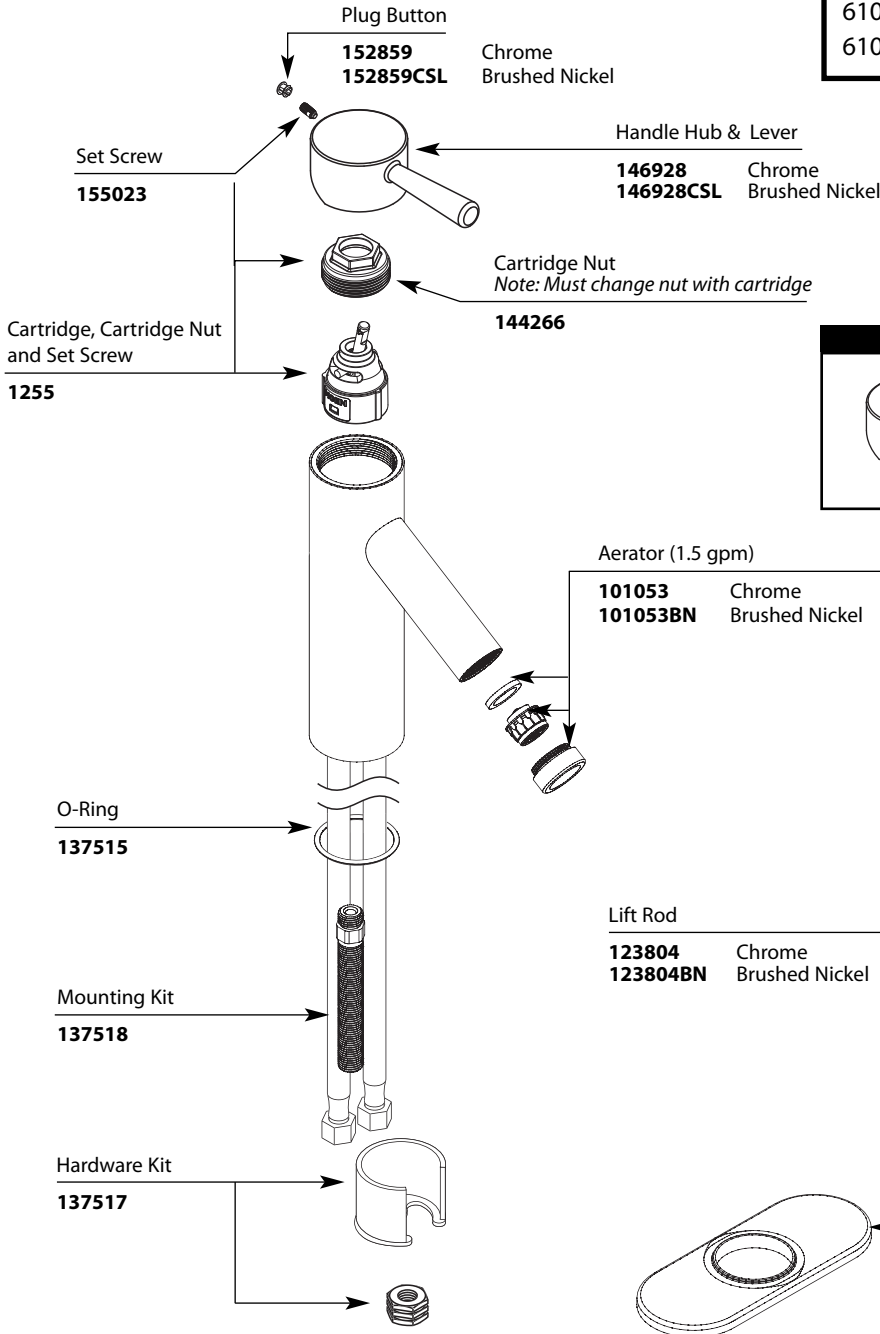

Buy it for looks. Buy it for life.®

Illustrated Parts

■ Order by Part Number

There is more than 1 version of this model.
Page down to identify the version you have.

LEVEL™	
Single-Handle Lavatory Faucet	
MODELS	FINISH
6100	Chrome
6100BN	Brushed Nickel
6100HC	Chrome w/ Red & Blue Indicators
6100HCBN	Brushed Nickel w/ Red & Blue Indicators

Option

Handle Kit with Red & Blue Indicators
158492 Chrome
158492BN Brushed Nickel

Buy it for looks. Buy it for life.®

Illustrated Parts

■ Order by Part Number

LEVEL™	
Single-Handle Lavatory Faucet	
MODELS	FINISH
6100	Chrome
6100BN	Brushed Nickel