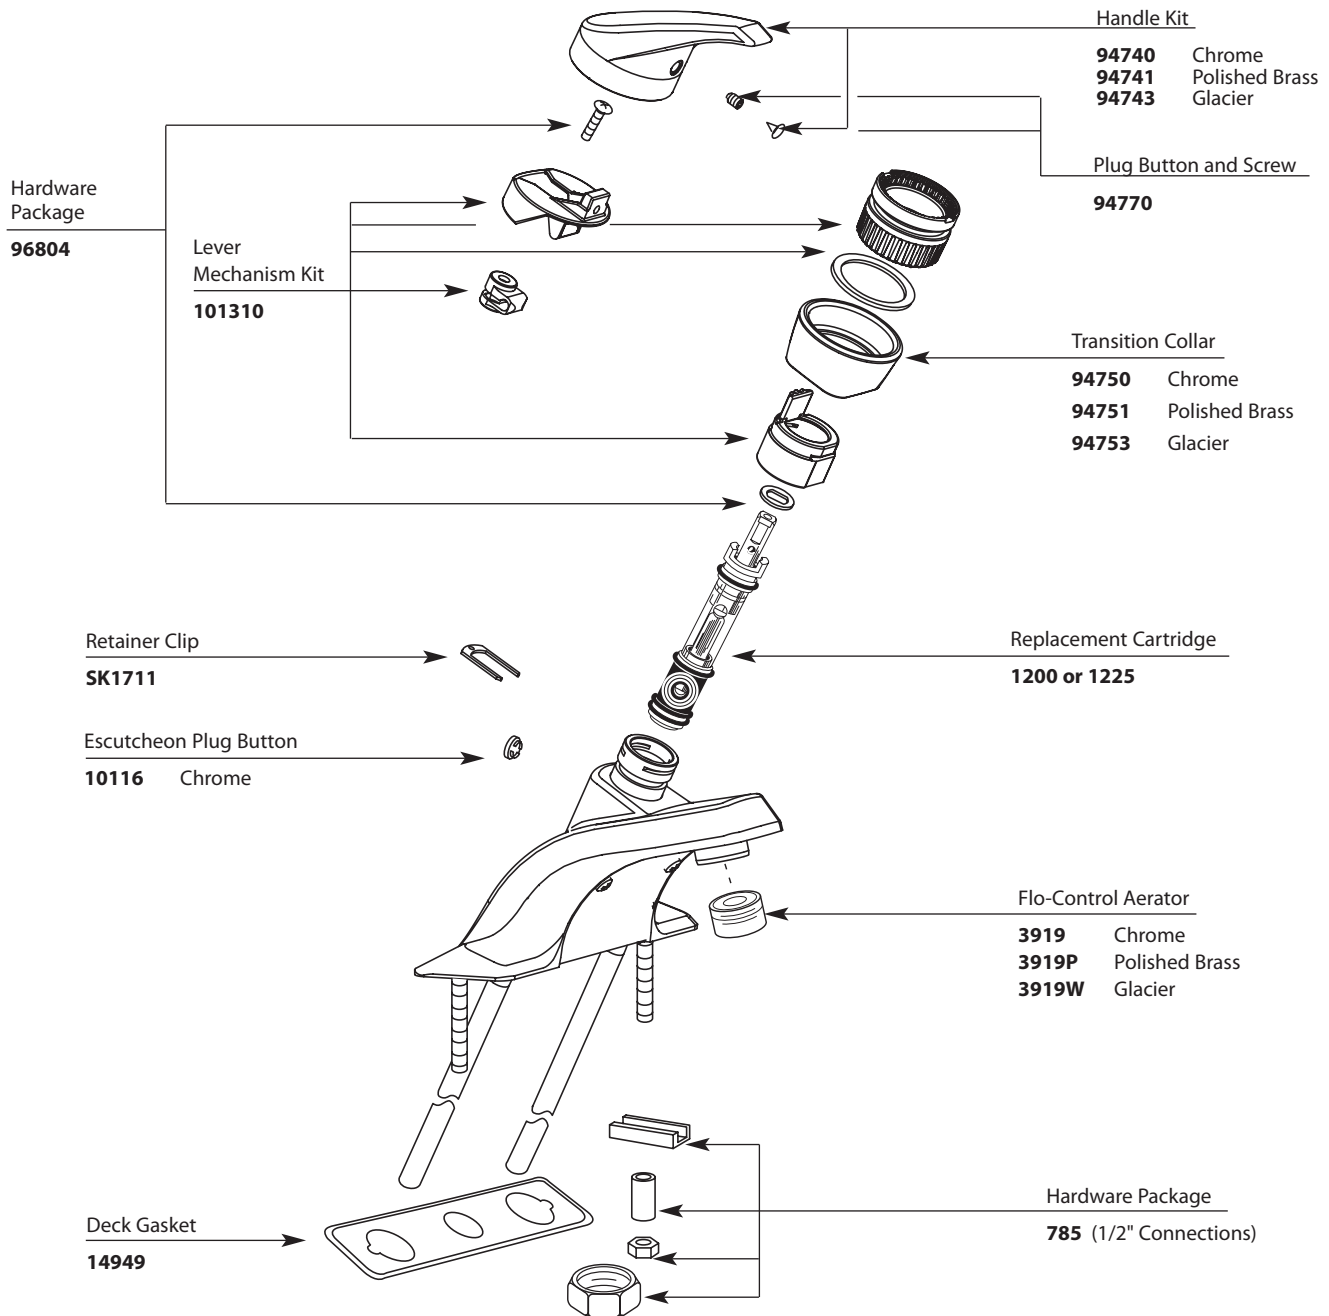

Buy it for looks. Buy it for life.®

■ Order by Part Number

*There is more than 1 version of this model.
Page down to identify the version you have.*

Illustrated Parts

CHATEAU® Single-Handle Lavatory Faucet		
MODEL	HANDLE	FINISH
L4635	Lever	Chrome
L4605	Lever	Chrome
L64635	Lever	Chrome

TO ORDER PARTS CALL: 1-800-BUY-MOEN

www.moen.com

Buy it for looks. Buy it for life.®

Illustrated Parts

CHATEAU® Single-Handle Lavatory Faucet					
MODEL	HANDLE	FINISH	MODEL	HANDLE	FINISH
L4621	Lever	Chrome	L64621	Lever	Chrome
L4621CP	Lever	Chrome/Pol. Brass	L64621P	Lever	Polished Brass
L4621P	Lever	Polished Brass	L64621W	Lever	Glacier
L4601	Lever	Chrome	L64620	Lever	Chrome
L64601	Lever	Chrome	L64635	Lever	Chrome
L4605	Lever	Chrome			
L4635	Lever	Chrome			