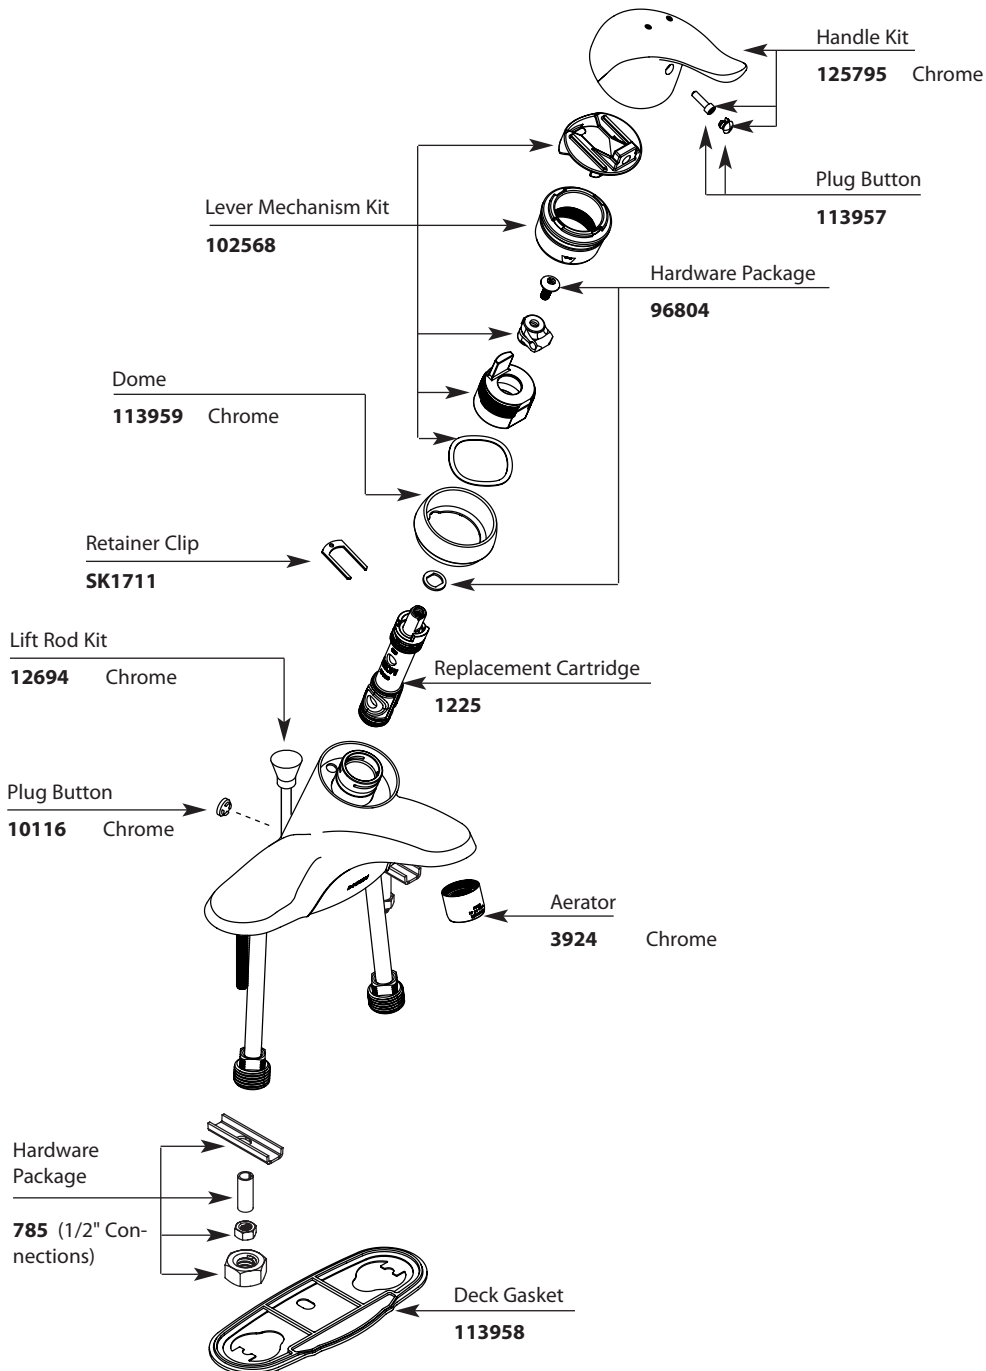

Buy it for looks. Buy it for life.®

■ Order by Part Number

*There is more than 1 version of this model.
Page down to identify the version you have.*

Illustrated Parts

CHATEAU® Single-Handle Lavatory Faucet		
MODEL	HANDLE	FINISH
L4635	Lever	Chrome
L4605	Lever	Chrome
L64635	Lever	Chrome

TO ORDER PARTS CALL: 1-800-BUY-MOEN

www.moen.com

Buy it for looks. Buy it for life.®

Illustrated Parts

CHATEAU® Single-Handle Lavatory Faucet					
MODEL	HANDLE	FINISH	MODEL	HANDLE	FINISH
L4621	Lever	Chrome	L64621	Lever	Chrome
L4621CP	Lever	Chrome/Pol. Brass	L64621P	Lever	Polished Brass
L4621P	Lever	Polished Brass	L64621W	Lever	Glacier
L4601	Lever	Chrome	L64620	Lever	Chrome
L64601	Lever	Chrome	L64635	Lever	Chrome
L4605	Lever	Chrome			
L4635	Lever	Chrome			