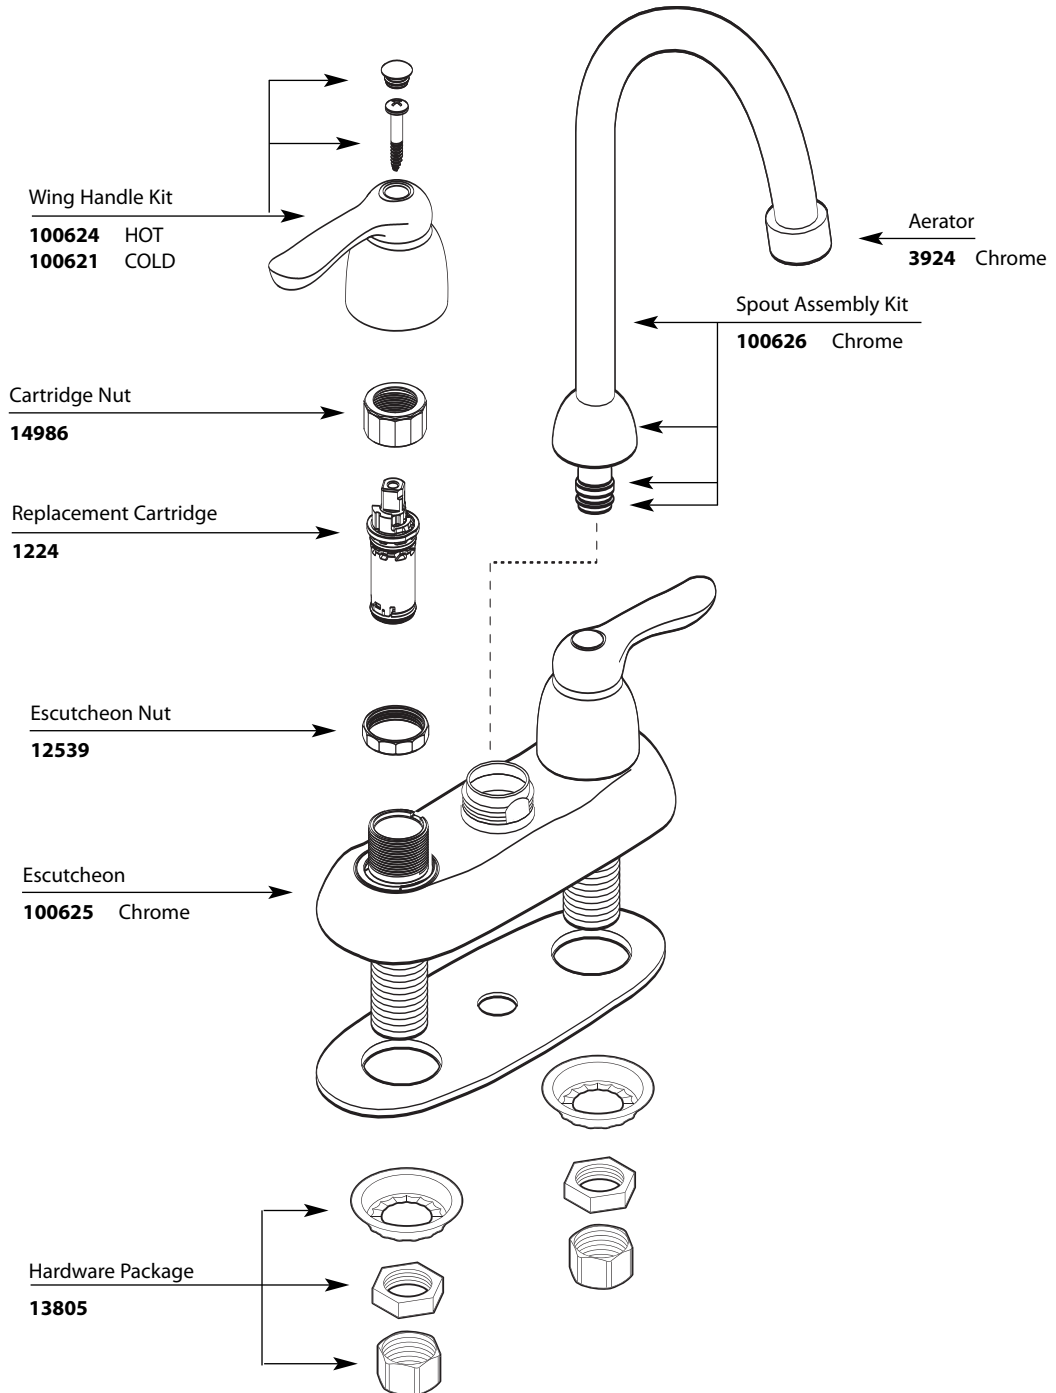

■ Order by Part Number

*There is more than 1 version of this model.
Page down to identify the version you have.*

Illustrated Parts

Two-Handle Deck Faucet		
<u>MODEL</u>	<u>HANDLE</u>	<u>FINISH</u>
8957	Wing	Chrome

Illustrated Parts

■ Order by Part Number

Two-Handle Deck Faucet		
<u>MODEL</u>	<u>HANDLE</u>	<u>FINISH</u>
8957	Wing	Chrome