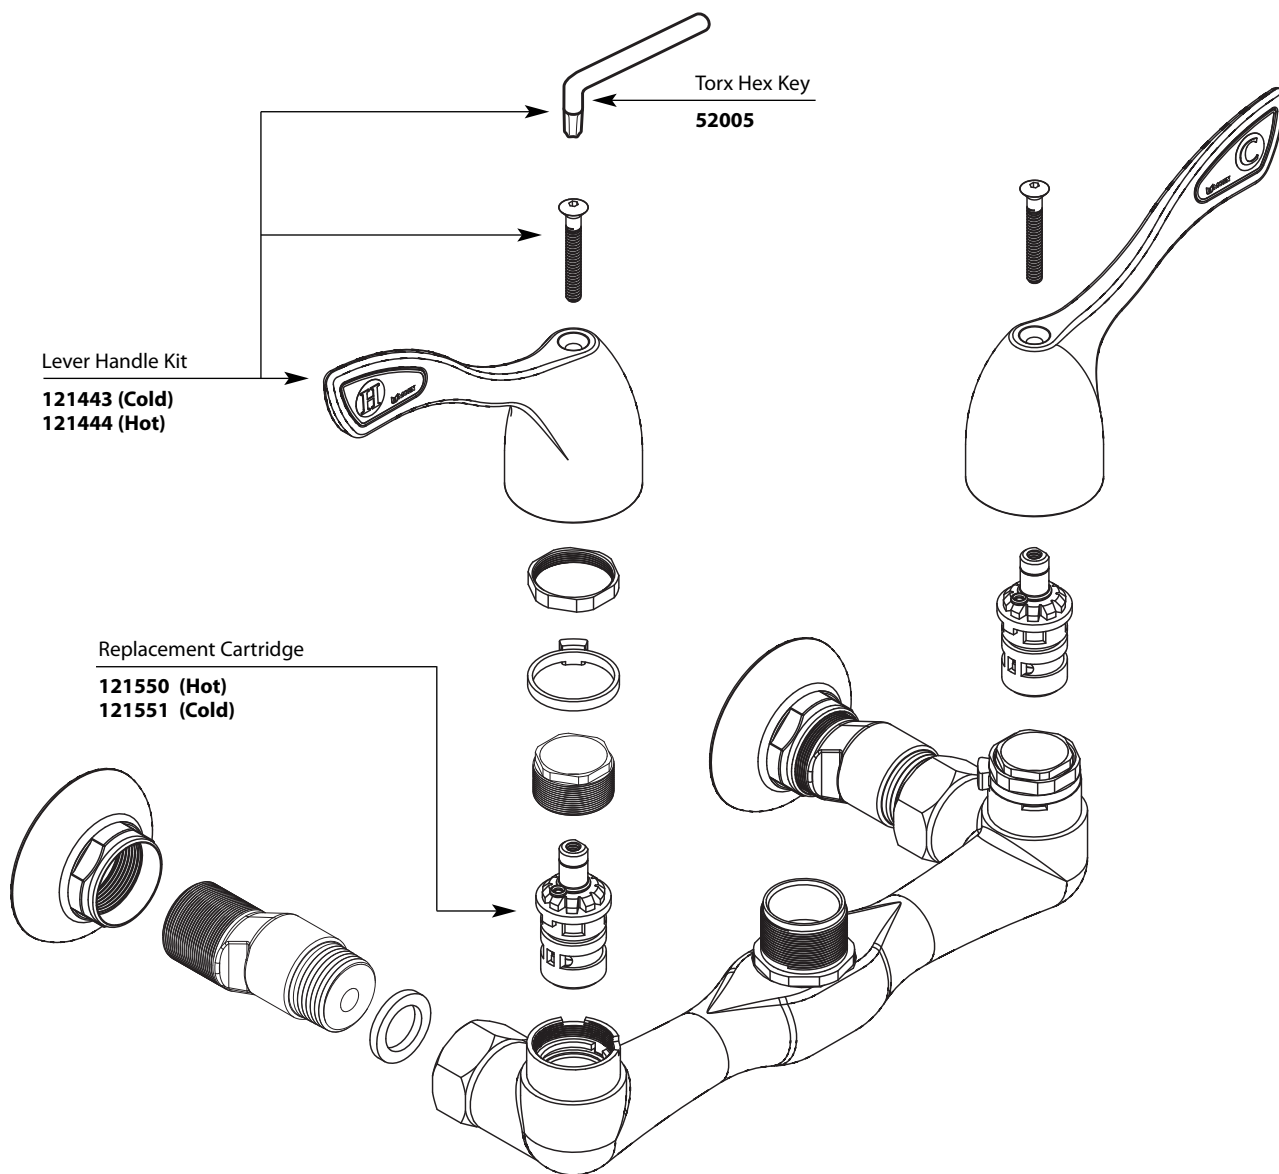

■ Order by Part Number

*There is more than 1 version of this model.  
Page down to identify the version you have.*

| Two-Handle Wall Mount Faucet |                |               |
|------------------------------|----------------|---------------|
| <u>MODEL</u>                 | <u>HANDLE</u>  | <u>FINISH</u> |
| 8121                         | 4" Wrist Blade | Chrome        |

■ Order by Part Number

| <b>Two-Handle Wall Mount Faucet</b> |                       |               |
|-------------------------------------|-----------------------|---------------|
| <b>MODEL</b>                        | <b>HANDLE</b>         | <b>FINISH</b> |
| <b>8121</b>                         | <b>4" Wrist Blade</b> | <b>Chrome</b> |