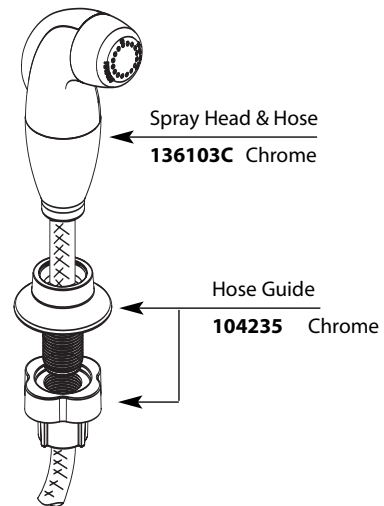

Buy it for looks. Buy it for life.®

Order by Part Number

# Illustrated Parts

CHATEAU® Two-Handle Lever Style Faucet		
MODEL	TYPE	FINISH
7906	Kitchen w/o spray	Chrome
7907	Kitchen w/spray	Chrome

**FOR MODELS WITH HYDROLOCK® CONNECTION**

**FOR MODELS WITH THREADED CONNECTION**