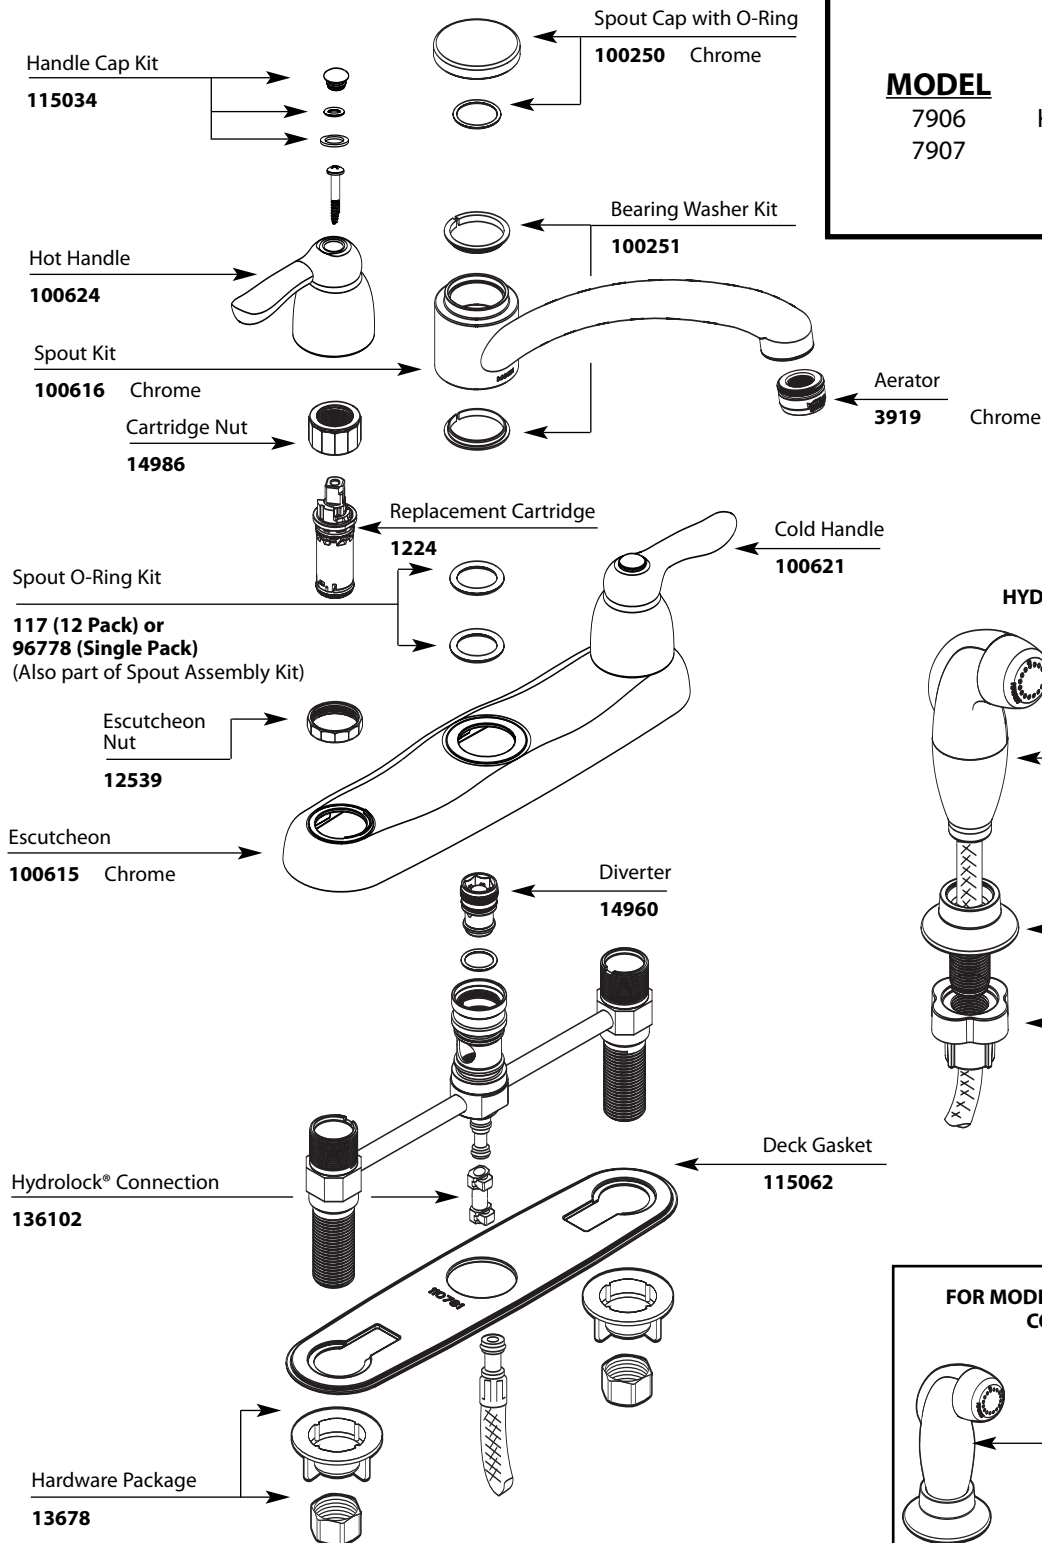

Buy it for looks. Buy it for life.®

Order by Part Number

# Illustrated Parts

CHATEAU® Two-Handle Lever Style Faucet		
MODEL	TYPE	FINISH
7906	Kitchen w/o spray	Chrome
7907	Kitchen w/spray	Chrome

**FOR MODELS WITH HYDROLOCK® CONNECTION**

**FOR MODELS WITH THREADED CONNECTION**