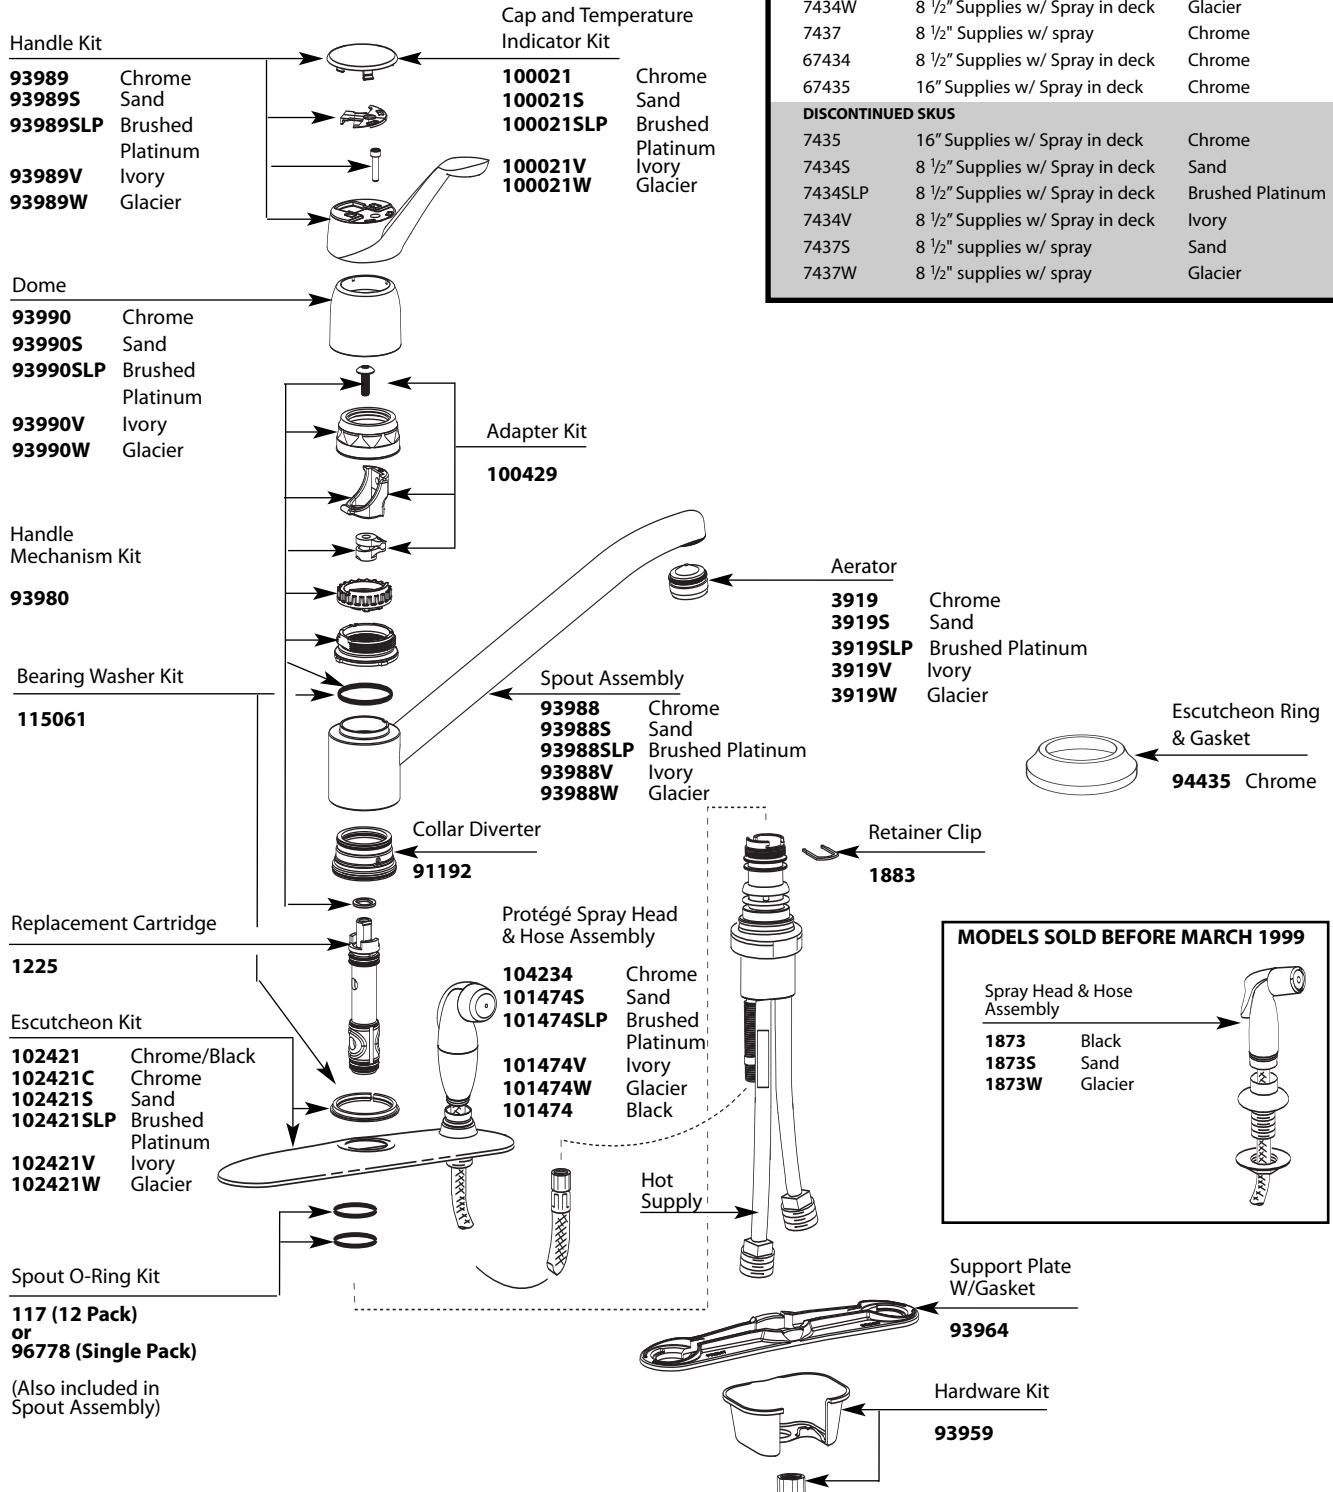

Spout Assembly

- 126967** Chrome
- 126967BC** Brushed Platinum/Brushed Chrome
- 126967V** Ivory
- 126967W** Glacier

Aerator

- 3919** Chrome
- 3919SLP** Brushed Platinum/Brushed Chrome
- 103441V** Ivory
- 3919W** Glacier

Escutcheon Ring & Gasket

94435 Chrome

Deck Extension Kit

137114

FOR MODELS WITH THREADED CONNECTION

Protégé Spray Head & Hose Assembly

- 104234** Chrome
- 101474SLP** Brushed Platinum/Brushed Chrome
- 101474V** Ivory
- 101474W** Glacier
- 101474** Black

Buy it for looks. Buy it for life.®

Order by Part Number

Illustrated Parts

CHATEAU® Single-Handle Kitchen Faucet

MODEL		FINISH
7423	8 1/2" Supplies w/o Spray	Chrome
7434	8 1/2" Supplies w/ Spray in deck	Chrome
7434BC	8 1/2" Supplies w/ Spray in deck	Brushed Chrome
7434V	8 1/2" Supplies w/ Spray in deck	Ivory
7434W	8 1/2" Supplies w/ Spray in deck	Glacier
7437	8 1/2" Supplies w/ spray	Chrome
67434	8 1/2" Supplies w/ Spray in deck	Chrome
67435	16" Supplies w/ Spray in deck	Chrome
DISCONTINUED SKUS		
7435	16" Supplies w/ Spray in deck	Chrome
7434S	8 1/2" Supplies w/ Spray in deck	Sand
7434SLP	8 1/2" Supplies w/ Spray in deck	Brushed Platinum
7434V	8 1/2" Supplies w/ Spray in deck	Ivory
7437S	8 1/2" supplies w/ spray	Sand
7437W	8 1/2" supplies w/ spray	Glacier