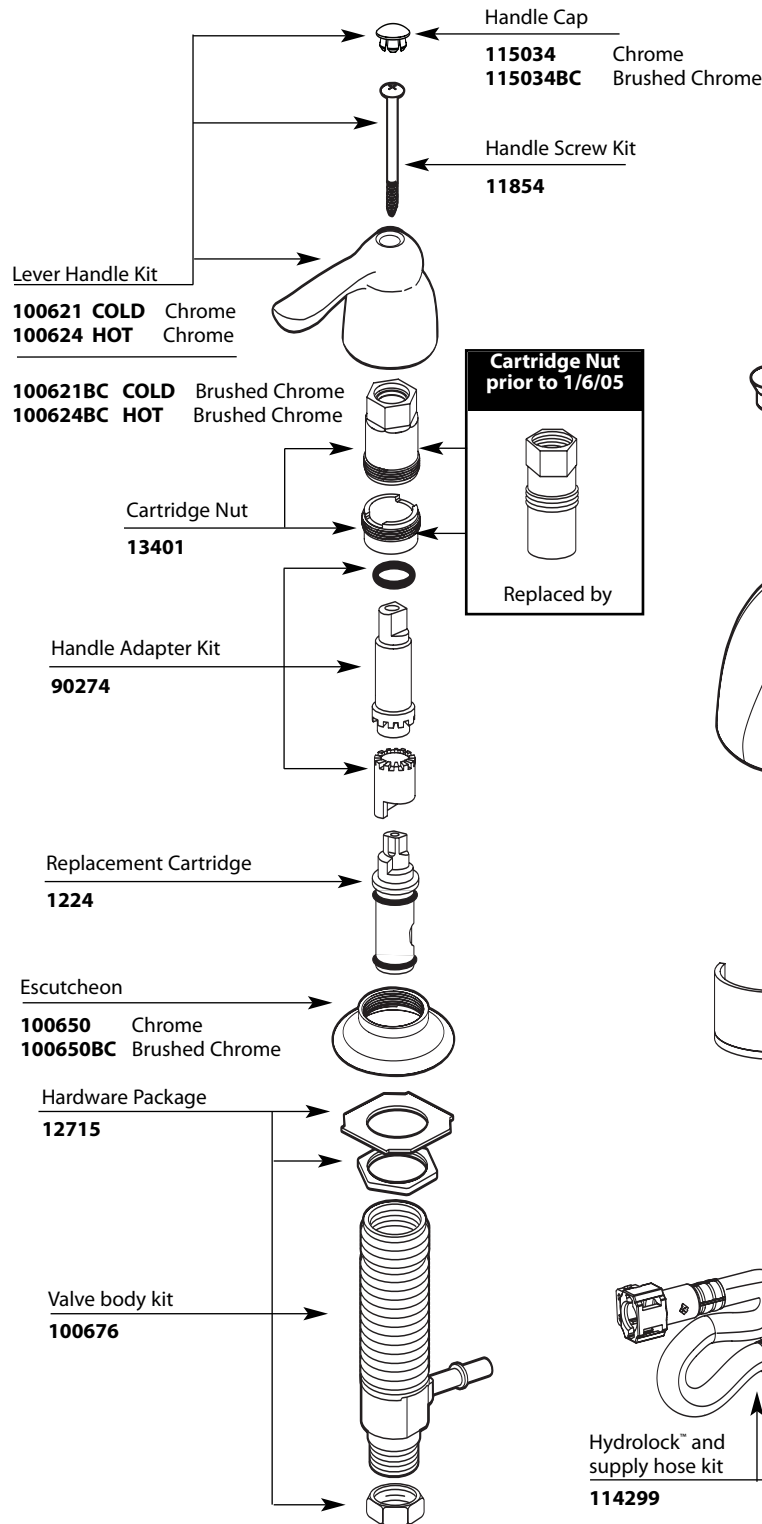

# Illustrated Parts

■ Order by Part Number

There is more than 1 version of this model.  
Page down to identify the version you have.

CHATEAU®		
Two-Handle Widespread Lavatory Faucet		
MODEL	TYPE	FINISH
4944	Lav w/metal waste	Chrome
4949	Lav w/metal waste	Chrome/Polished Brass
4945	Lav w/metal waste	Chrome
4945BC	Lav w/metal waste	Brushed Chrome
8922	Lav w/metal waste	Chrome
8924	Lav w/grid waste	Chrome
DISCONTINUED SKUS		
4944A	Lav w/metal waste	Antique Brass
4944P	Lav w/metal waste	Polished Brass
4944W	Lav w/metal waste	Glacier

# Illustrated Parts

CHATEAU®		
Two-Handle Widespread Lavatory Faucet		
MODEL	TYPE	FINISH
8922	Lav w/metal waste	Chrome
8924	Lav w/grid waste	Chrome

Handle Screw  
**90507** Chrome

Wing Handle Insert Kit  
**14904** Chrome

Wing Handle Hub Kit (Hot & Cold)  
**90506** Chrome

Cartridge Nut  
**13401**

**Cartridge Nut prior to 1/6/05**  
 Replaced by

Spout Assembly Kit  
**96472** Chrome (with lift rod hole)  
**96495** Chrome (used with 8924, no lift rod hole)

Handle Adapter Kit  
**90274**

Replacement Cartridge  
**1224**

Escutcheon  
**14349** Chrome

Hardware Package  
**11926**

Valve body (includes cartridge & cartridge nut)  
**1371 - HOT**  
**1373 - COLD**