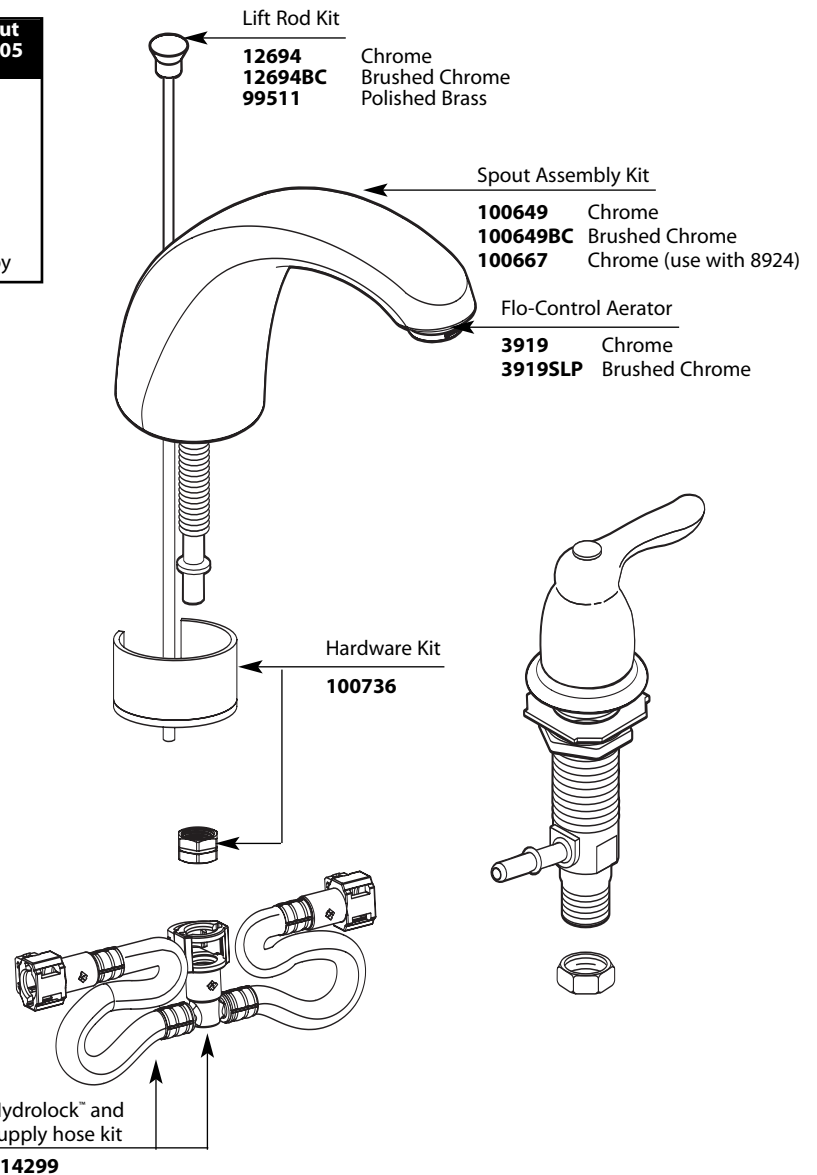

# Illustrated Parts

■ Order by Part Number

There is more than 1 version of this model.  
Page down to identify the version you have.

CHATEAU®		
Two-Handle Widespread Lavatory Faucet		
MODEL	TYPE	FINISH
4944	Lav w/metal waste	Chrome
4949	Lav w/metal waste	Chrome/Polished Brass
4945	Lav w/metal waste	Chrome
4945BC	Lav w/metal waste	Brushed Chrome
8922	Lav w/metal waste	Chrome
8924	Lav w/grid waste	Chrome
DISCONTINUED SKUS		
4944A	Lav w/metal waste	Antique Brass
4944P	Lav w/metal waste	Polished Brass
4944W	Lav w/metal waste	Glacier

# Illustrated Parts

CHATEAU®		
Two-Handle Widespread Lavatory Faucet		
MODEL	TYPE	FINISH
8922	Lav w/metal waste	Chrome
8924	Lav w/grid waste	Chrome

Handle Screw  
**90507** Chrome

Wing Handle Insert Kit  
**14904** Chrome

Wing Handle Hub Kit (Hot & Cold)  
**90506** Chrome

Cartridge Nut  
**13401**

**Cartridge Nut prior to 1/6/05**  
 Replaced by

Spout Assembly Kit  
**96472** Chrome (with lift rod hole)  
**96495** Chrome (used with 8924, no lift rod hole)

Handle Adapter Kit  
**90274**

Replacement Cartridge  
**1224**

Escutcheon  
**14349** Chrome

Hardware Package  
**11926**

Valve body (includes cartridge & cartridge nut)  
**1371 - HOT**  
**1373 - COLD**